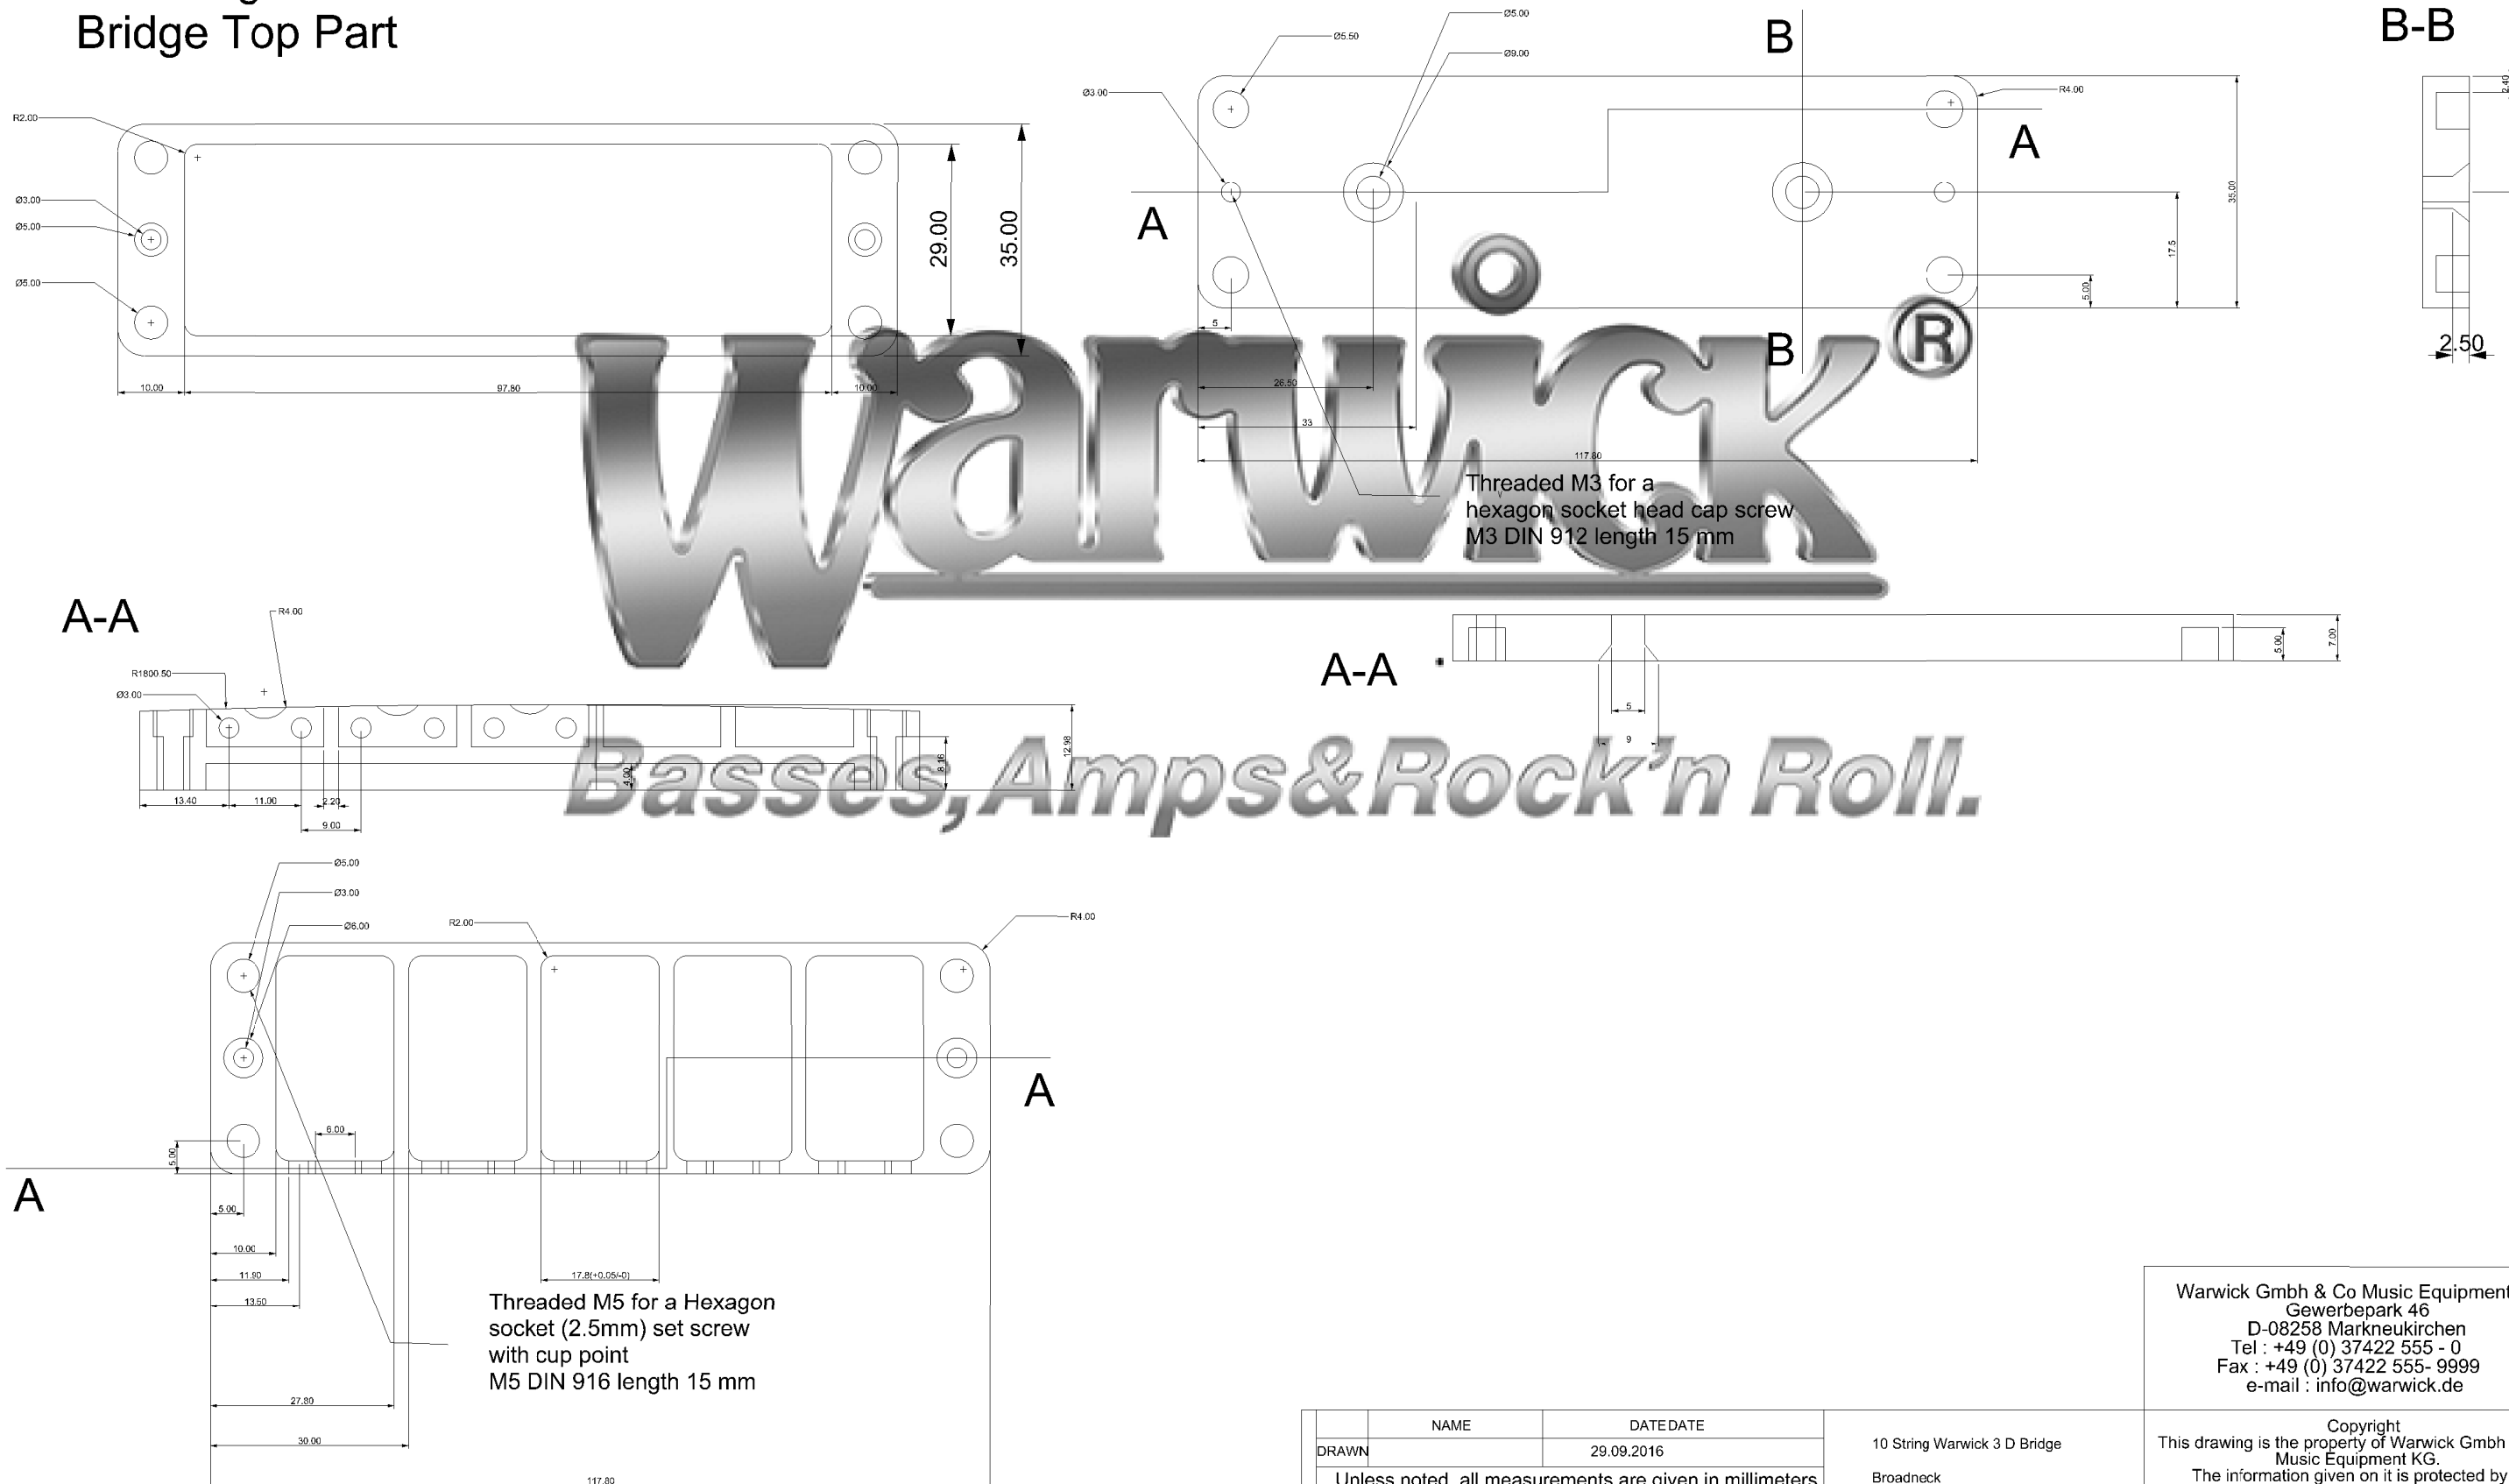

- X 30145 10BN BB
- X 30146 10BN BG
- X 30147 10BN BP
- X 30148 10BN BC

10String Bridge Broadneck Bottom

10-String Broadneck Bridge Top Part

Warwick Gmbh & Co Music Equipment KG
 Gewerbepark 46
 D-08258 Markneukirchen
 Tel : +49 (0) 37422 555 - 0
 Fax : +49 (0) 37422 555- 9999
 e-mail : info@warwick.de

| NAME | DATE |
|---|--------------|
| 10 String Warwick 3 D Bridge | 29.09.2016 |
| Unless noted, all measurements are given in millimeters | |
| Scale 1:1 | SHEET 1 OF 2 |
| A3 | |

10 String Warwick 3 D Bridge
 Broadneck
 Brass