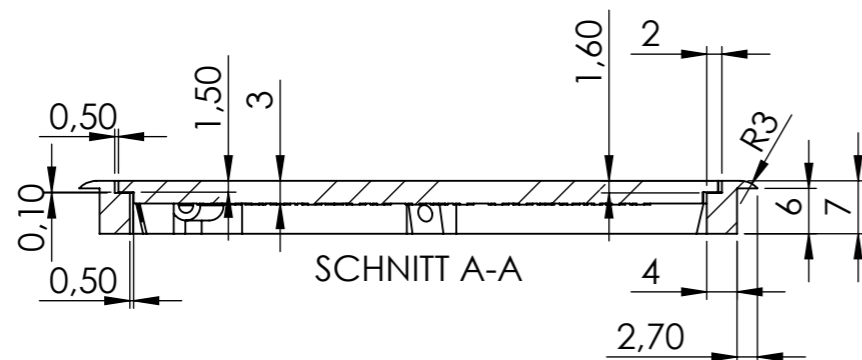

Gewerbepark 46
08258 Markneukirchen
www.warwick.de

PROPRIETARY AND CONFIDENTIAL THE INFORMATION CONTAINED IN THIS DRAWING IS THE SOLE PROPERTY OF WARWICK GmbH Und Co Music Equipment KG. ANY REPRODUCTION IN PART OR AS A WHOLE WITHOUT THE WRITTEN PERMISSION OF WARWICK GmbH Und Co Music Equipment KG IS PROHIBITED.	Sadowsky Easy Access Cover Righthand - for P-Bodies	
	All units in mm unless otherwise specified	
Warwick GmbH & Co Music Equipment KG represented by the managing director Hans Peter Wilfer Gewerbepark 46 D-08258 Markneukirchen GERMANY Phone: +49 (0) 37422 555 0 Fax: +49 (0) 37422 555 99 info@warwick.de	Scale 1:1	
	08.12.2021	Sheet 3of 4