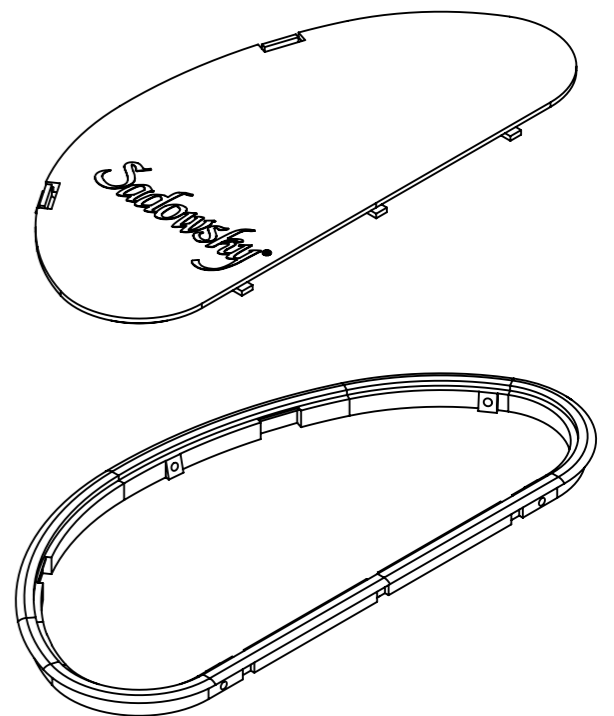

Gewerbepark 46
08258 Markneukirchen
www.warwick.de

PROPRIETARY AND CONFIDENTIAL THE INFORMATION CONTAINED IN THIS DRAWING IS THE SOLE PROPERTY OF WARWICK GmbH Und Co Music Equipment KG. ANY REPRODUCTION IN PART OR AS A WHOLE WITHOUT THE WRITTEN PERMISSION OF WARWICK GmbH Und Co Music Equipment KG IS PROHIBITED.	Sadowsky Easy Access Cover Righthand - for P-Bodies	
	All units in mm unless otherwise specified	
Warwick GmbH & Co Music Equipment KG represented by the managing director Hans Peter Wilfer Gewerbepark 46 D-08258 Markneukirchen GERMANY Phone: +49 (0) 37422 555 0 Fax: +49 (0) 37422 555 99 info@warwick.de	Scale 1:1	
	08.12.2021	Sheet 3of 4