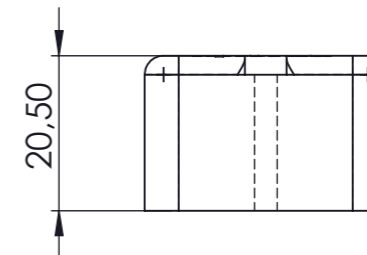

M 60206

PROPRIETARY AND CONFIDENTIAL THE INFORMATION CONTAINED IN THIS DRAWING IS THE SOLE PROPERTY OF WARWICK GmbH Und Co Music Equipment KG. ANY REPRODUCTION IN PART OR AS A WHOLE WITHOUT THE WRITTEN PERMISSION OF WARWICK GmbH Und Co Music Equipment KG IS PROHIBITED.		M 60206	
Warwick GmbH & Co Music Equipment KG represented by the managing director Hans Peter Wilfer Gewerbepark 46 D-08258 Markneukirchen GERMANY Phone. +49 (0) 37422 555 0 Fax. +49 (0) 37422 555 99 info@warwick.de		All units in mm unless otherwise specified	
		Scale 1:1	
		28.10.2019 Sheet 7 of 7	