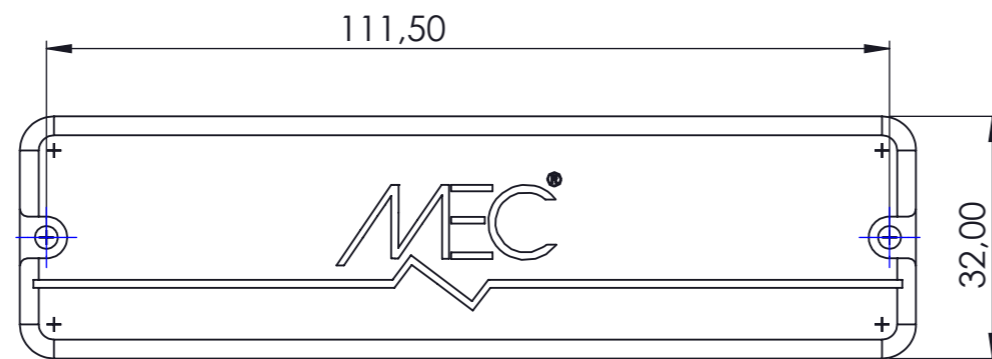

M 60206

PROPRIETARY AND CONFIDENTIAL THE INFORMATION CONTAINED IN THIS DRAWING IS THE SOLE PROPERTY OF WARWICK GmbH Und Co Music Equipment KG. ANY REPRODUCTION IN PART OR AS A WHOLE WITHOUT THE WRITTEN PERMISSION OF WARWICK GmbH Und Co Music Equipment KG IS PROHIBITED.		M 60206	
Warwick GmbH & Co Music Equipment KG represented by the managing director Hans Peter Wilfer Gewerbepark 46 D-08258 Markneukirchen GERMANY Phone. +49 (0) 37422 555 0 Fax. +49 (0) 37422 555 99 info@warwick.de		All units in mm unless otherwise specified	
		Scale 1:1	
		28.10.2019 Sheet 7 of 7	