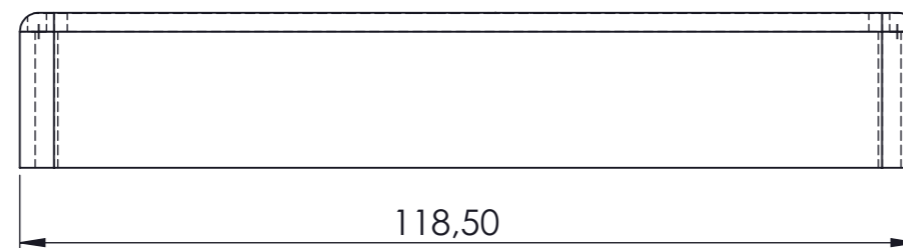

M 60206

PROPRIETARY AND CONFIDENTIAL THE INFORMATION CONTAINED IN THIS DRAWING IS THE SOLE PROPERTY OF WARWICK GmbH Und Co Music Equipment KG. ANY REPRODUCTION IN PART OR AS A WHOLE WITHOUT THE WRITTEN PERMISSION OF WARWICK GmbH Und Co Music Equipment KG IS PROHIBITED.		M 60206	
Warwick GmbH & Co Music Equipment KG represented by the managing director Hans Peter Wilfer Gewerbepark 46 D-08258 Markneukirchen GERMANY Phone. +49 (0) 37422 555 0 Fax. +49 (0) 37422 555 99 info@warwick.de		All units in mm unless otherwise specified	
		Scale 1:1	
		28.10.2019 Sheet 7 of 7	