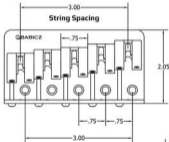

BABICZ FULL CONTACT HARDWARE® FCH 5-STRING, Z-SERIES BASS BRIDGE

*String Lefty or Righty

String From back
of the plate

String Height Adjustment Range for FCH 5-String Z-Series Bass Bridge

.350"

Lowest
string height

.650"

Highest
string height

CONFIDENTIAL & PROPRIETARY

NO PART OF THIS DRAWING MAY BE USED OR REPRODUCED WITHOUT THE WRITTEN CONSENT OF BABICZ DESIGN LTD. NOR SHALL ANY PART OF THIS DOCUMENT BE USED EXCEPT WITHIN THE TERMS LISTED UNDER AN AUTHORIZED AGREEMENT ISSUED BY BABICZ DESIGN LTD.