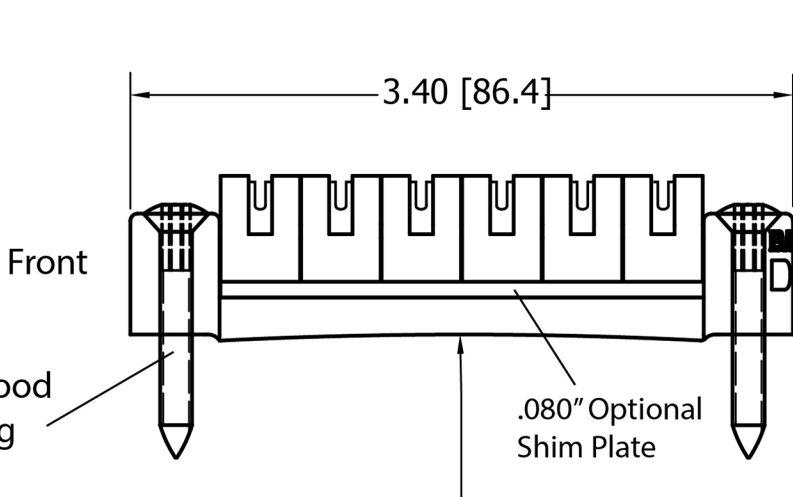

Babicz Full Contact Hardware

FCH OEM Tune-O-Matic Bridge Model (OEMTOM)

STRING SPACING

Order "Arched Plate" for Les Paul type guitars
Order "Flat Plate" for SG type guitars

NOTE: For use on new guitar builds. Cannot be used for existing guitars as a bridge upgrade

PROPERTY OF:
BABICZ DESIGN LTD.

Drawing & Design
by Jeffrey T. Babicz Sr.

All Dimensions:
INCHES/METRIC
Not to scale