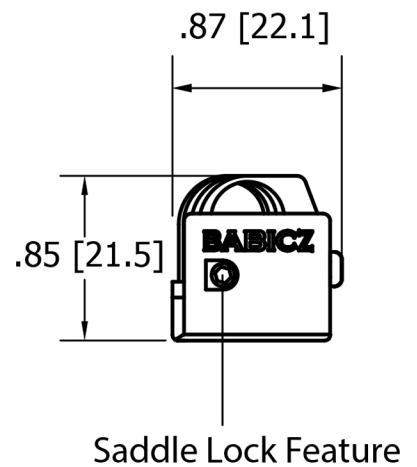

Babicz Full Contact Hardware

FCH OEM Tune-O-Matic Bridge Model (OEMTOM)

STRING SPACING

Order "Arched Plate" for Les Paul type guitars
Order "Flat Plate" for SG type guitars

NOTE: For use on new guitar builds. Cannot be used for existing guitars as a bridge upgrade