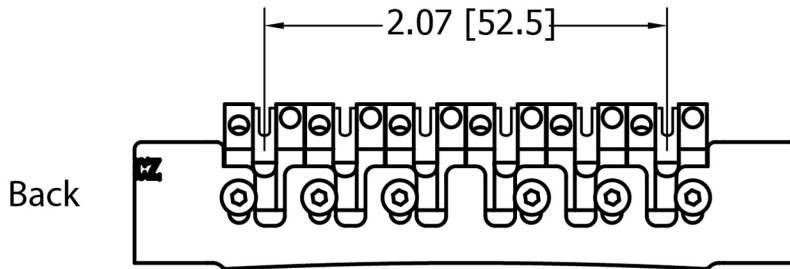

Babicz Full Contact Hardware

FCH OEM Tune-O-Matic Bridge Model (OEMTOM)

STRING SPACING

Order "Arched Plate" for Les Paul type guitars
Order "Flat Plate" for SG type guitars

NOTE: For use on new guitar builds. Cannot be used for existing guitars as a bridge upgrade