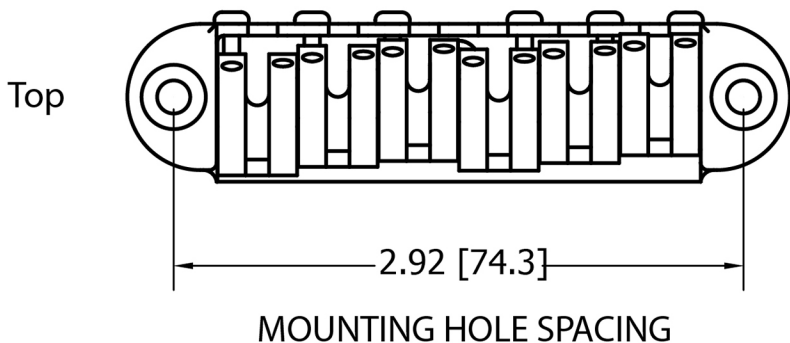

Babicz Full Contact Hardware

FCH OEM Tune-O-Matic Bridge Model (OEMTOM)

STRING SPACING

Order "Arched Plate" for Les Paul type guitars
Order "Flat Plate" for SG type guitars

NOTE: For use on new guitar builds. Cannot be used for existing guitars as a bridge upgrade