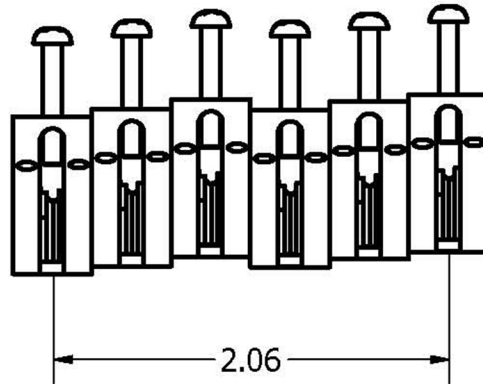

Babicz Full Contact Hardware Strat Saddle Kit (2-1/16" String Spacing) T-Swivel

(2-1/16" Narrow String Spacing)

**Intonation screw
can swivel into
various plate hole
heights**

CONFIDENTIAL & PROPRIETARY

NO PART OF THIS DRAWING MAY BE USED OR REPRODUCED WITHOUT THE WRITTEN CONSENT OF BABICZ DESIGN LTD, NOR SHALL ANY PART OF THIS DOCUMENT BE USED EXCEPT WITHIN THE TERMS LISTED UNDER AN AUTHORIZED AGREEMENT ISSUED BY BABICZ DESIGN LTD.

PROPERTY OF:
BABICZ DESIGN LTD.

All Dimensions = "Inches"