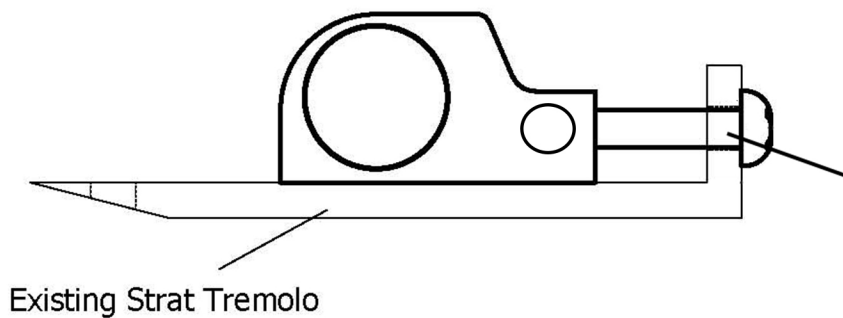

Babicz Full Contact Hardware Strat Saddle Kit (2-1/16" String Spacing) T-Swivel

(2-1/16" Narrow String Spacing)

**Intonation screw
can swivel into
various plate hole
heights**

CONFIDENTIAL & PROPRIETARY

NO PART OF THIS DRAWING MAY BE USED OR REPRODUCED WITHOUT THE WRITTEN CONSENT OF BABICZ DESIGN LTD, NOR SHALL ANY PART OF THIS DOCUMENT BE USED EXCEPT WITHIN THE TERMS LISTED UNDER AN AUTHORIZED AGREEMENT ISSUED BY BABICZ DESIGN LTD.

PROPERTY OF:
BABICZ DESIGN LTD.

All Dimensions = "Inches"