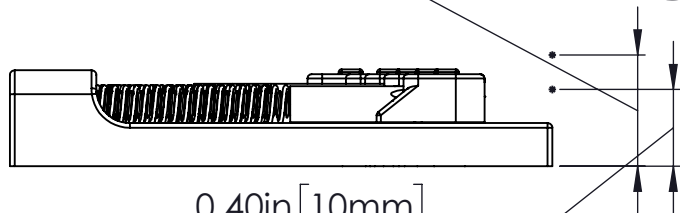

0.99in [25mm]
(MAX INTONATION)

0.450in [11.4mm]

2.825in [71.8mm]

0.49in [12mm]
(MIN INTONATION)

2.642in [67.1mm]
(MIN STRING SPACING)

3.022in [76.8mm]
(MAX STRING SPACING)

0.725in [18.4mm]
(MOUNT HOLE SPACING)

4.000in [101.6mm]

1.750in [44.5mm]
1.075in [27.3mm]

0.58in [15mm]
(MAX STRING HEIGHT)

0.40in [10mm]
(MIN STRING HEIGHT)

WEIGHT (WITH MOUNTING HARDWARE): 11oz [312g]

Scale

THIS DRAWING IS THE SOLE PROPERTY OF HIPSHOT PRODUCTS, INC. ALL RIGHTS ARE RESERVED. DIMENSIONS AND PRODUCT FEATURES MAY CHANGE WITHOUT NOTICE.

UNLESS OTHERWISE SPECIFIED: DIMENSIONS ARE IN INCHES TOLERANCE: ± .005

REV DATE: 12/29/2021

5K501 5 STG KICKASS BASS
BRIDGE STYLE 1 DIMENSIONS

8248 STATE ROUTE 96

Interlaken, NY 14847 U.S.A.

TEL: 607-532-9404 FAX: 607-532-9530