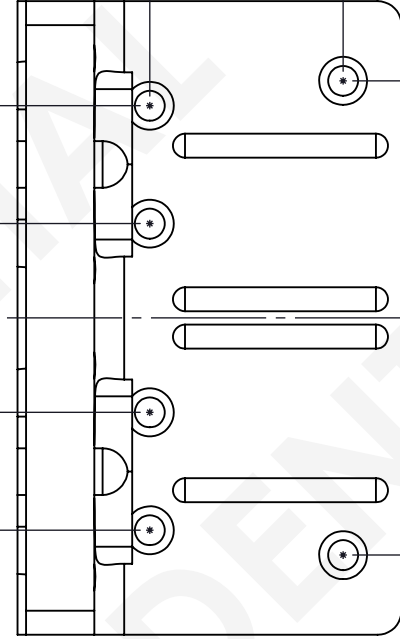

COVER

2.000

3.300

⌀

0.800
(STRING SPACING)

2

1.311

0.304

⌀

THIS DRAWING CONTAINS CONFIDENTIAL DESIGNS SHARED BETWEEN HIPSHOT AND A CUSTOMER. ANY DISSEMINATION, DISTRIBUTION OR REPRODUCTION OF THIS DRAWING WITHOUT THE WRITTEN CONSENT OF THE CUSTOMER IS PROHIBITED.

UNLESS OTHERWISE SPECIFIED: DIMENSIONS ARE IN INCHES
TOLERANCE: ± .005

5X4SAD_-800

SADOWSKY CUSTOM 4 STG 800

8248 STATE ROUTE 96

Interlaken, NY 14847 U.S.A.

TEL:607-532-9404 FAX:607-532-9530

E-MAIL: info@HipshotProducts.com