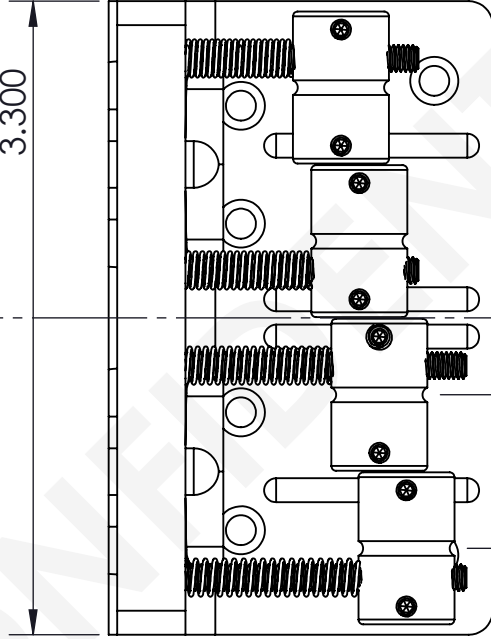

COVER

2.000

3.300

⌀

0.800
(STRING SPACING)

2

1.311

0.304

⌀

THIS DRAWING CONTAINS CONFIDENTIAL DESIGNS SHARED BETWEEN HIPSHOT AND A CUSTOMER. ANY DISSEMINATION, DISTRIBUTION OR REPRODUCTION OF THIS DRAWING WITHOUT THE WRITTEN CONSENT OF THE CUSTOMER IS PROHIBITED.

UNLESS OTHERWISE SPECIFIED: DIMENSIONS ARE IN INCHES
TOLERANCE: ± .005

5X4SAD_-800

SADOWSKY CUSTOM 4 STG 800

8248 STATE ROUTE 96

Interlaken, NY 14847 U.S.A.

TEL:607-532-9404 FAX:607-532-9530

E-MAIL: info@HipshotProducts.com