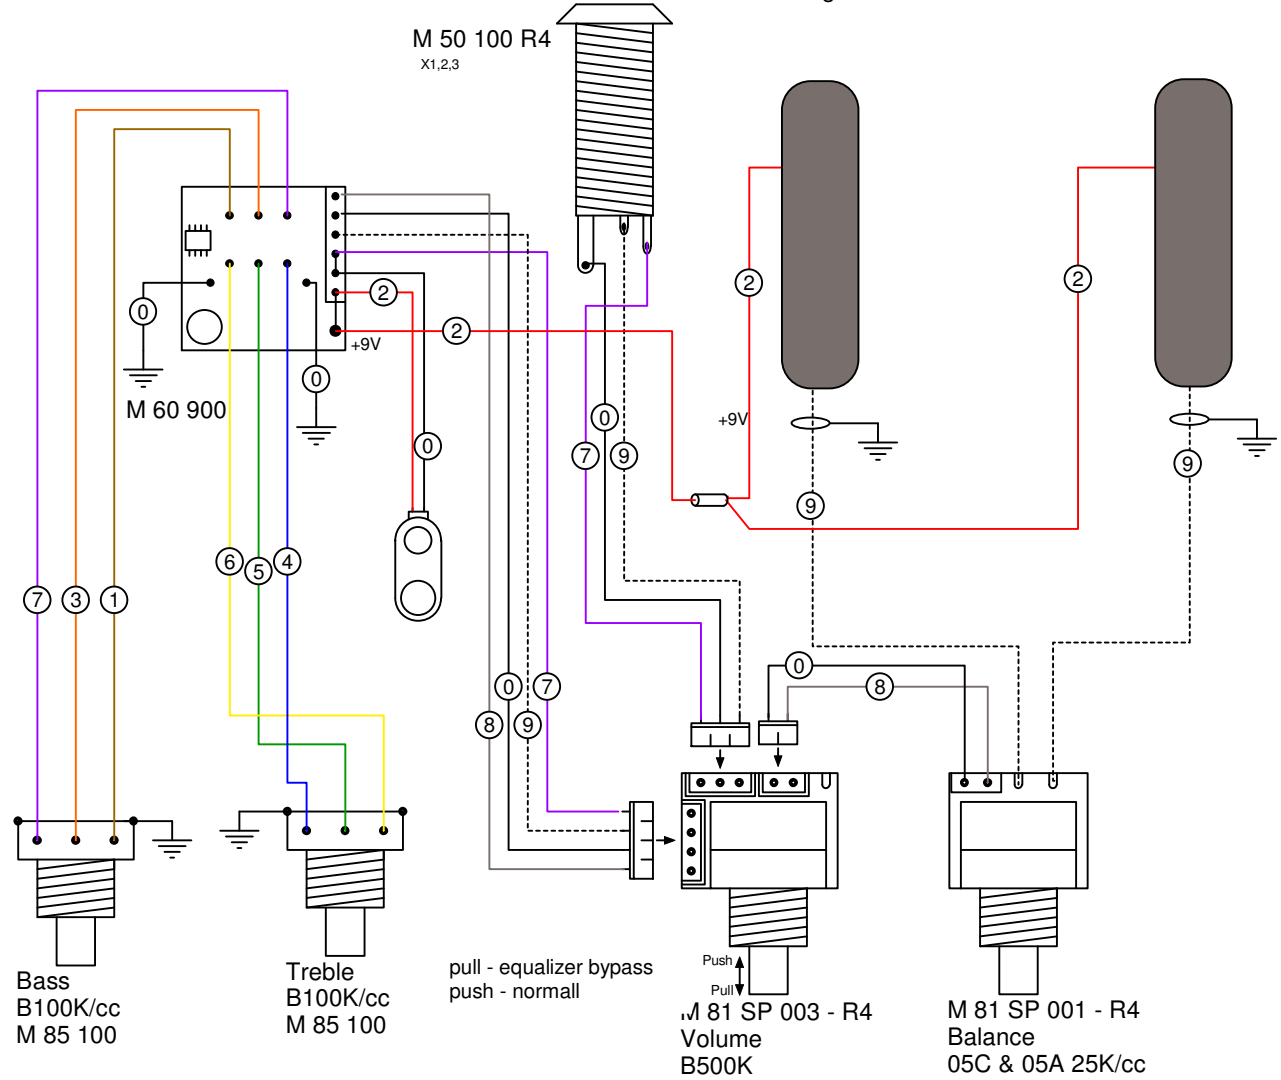

1

2

3

4

Bridge Pickup  
Active MEC J or Soapbar  
4-string: M 60201 L  
5-string: M 60201 L  
6-string: M 60206

Neck Pickup  
Active MEC P, J or Soapbar  
4-string: M 60200  
5-string: M 60201 L  
6-string: M 60206

- black ①
  - brown ②
  - red ③
  - orange ④
  - yellow ⑤
  - green ⑥
  - blue ⑦
  - purple ⑧
  - grey ⑨
  - white ⑩
- ⊕ - ground  
 ○ - shrink tube
- X1 - nickel  
 X2 - black  
 X3 - gold

Warwick GmbH & Co Music Equipment Kg  
Gewerbegebiet Wohlhausen  
D-08258 Markneukirchen  
Tel. +49 (0) 37422 555 0  
Fax. +49 (0) 37422 555 99

Updated: 07.07.2016

M 60004 rev.14 LH  
Streamer LX LH  
4-6 String

1

2

3

4