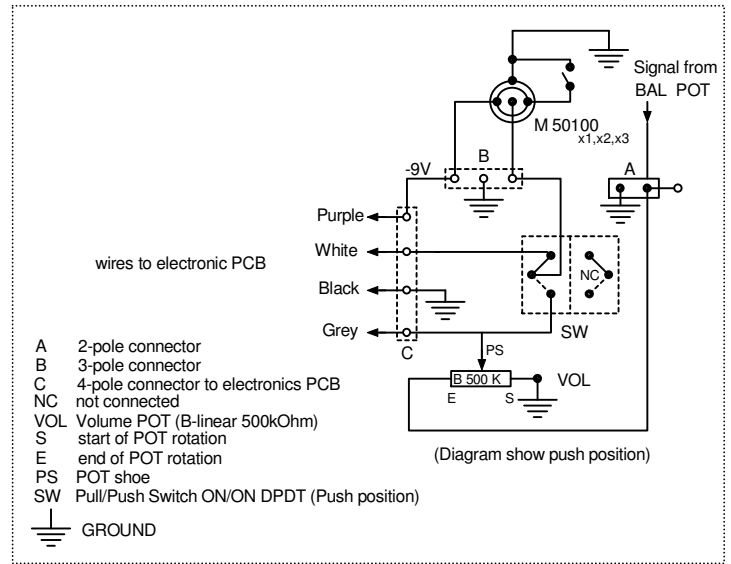

1

2

3

4

Bridge Pickup
Active MEC J or Soapbar
4-string: M 60201 L
5-string: M 60201 L
6-string: M 60206

Neck Pickup
Active MEC P, J or Soapbar
4-string: M 60200
5-string: M 60201 L
6-string: M 60206

1. black ①
   - brown ②
   - red ③
   - orange ④
   - yellow ⑤
   - green ⑥
   - blue ⑦
   - purple ⑧
   - grey ⑨
   - white ⑩
2. ⊕ - ground
   ○ - shrink tube
3. X1 - nickel
   X2 - black
   X3 - gold

Warwick GmbH & Co Music Equipment Kg
Gewerbegebiet Wohlhausen
D-08258 Markneukirchen
Tel. +49 (0) 37422 555 0
Fax. +49 (0) 37422 555 99

Updated: 07.07.2016

M 60004 rev.14 LH
Streamer LX LH
4-6 String

1

2

3

4