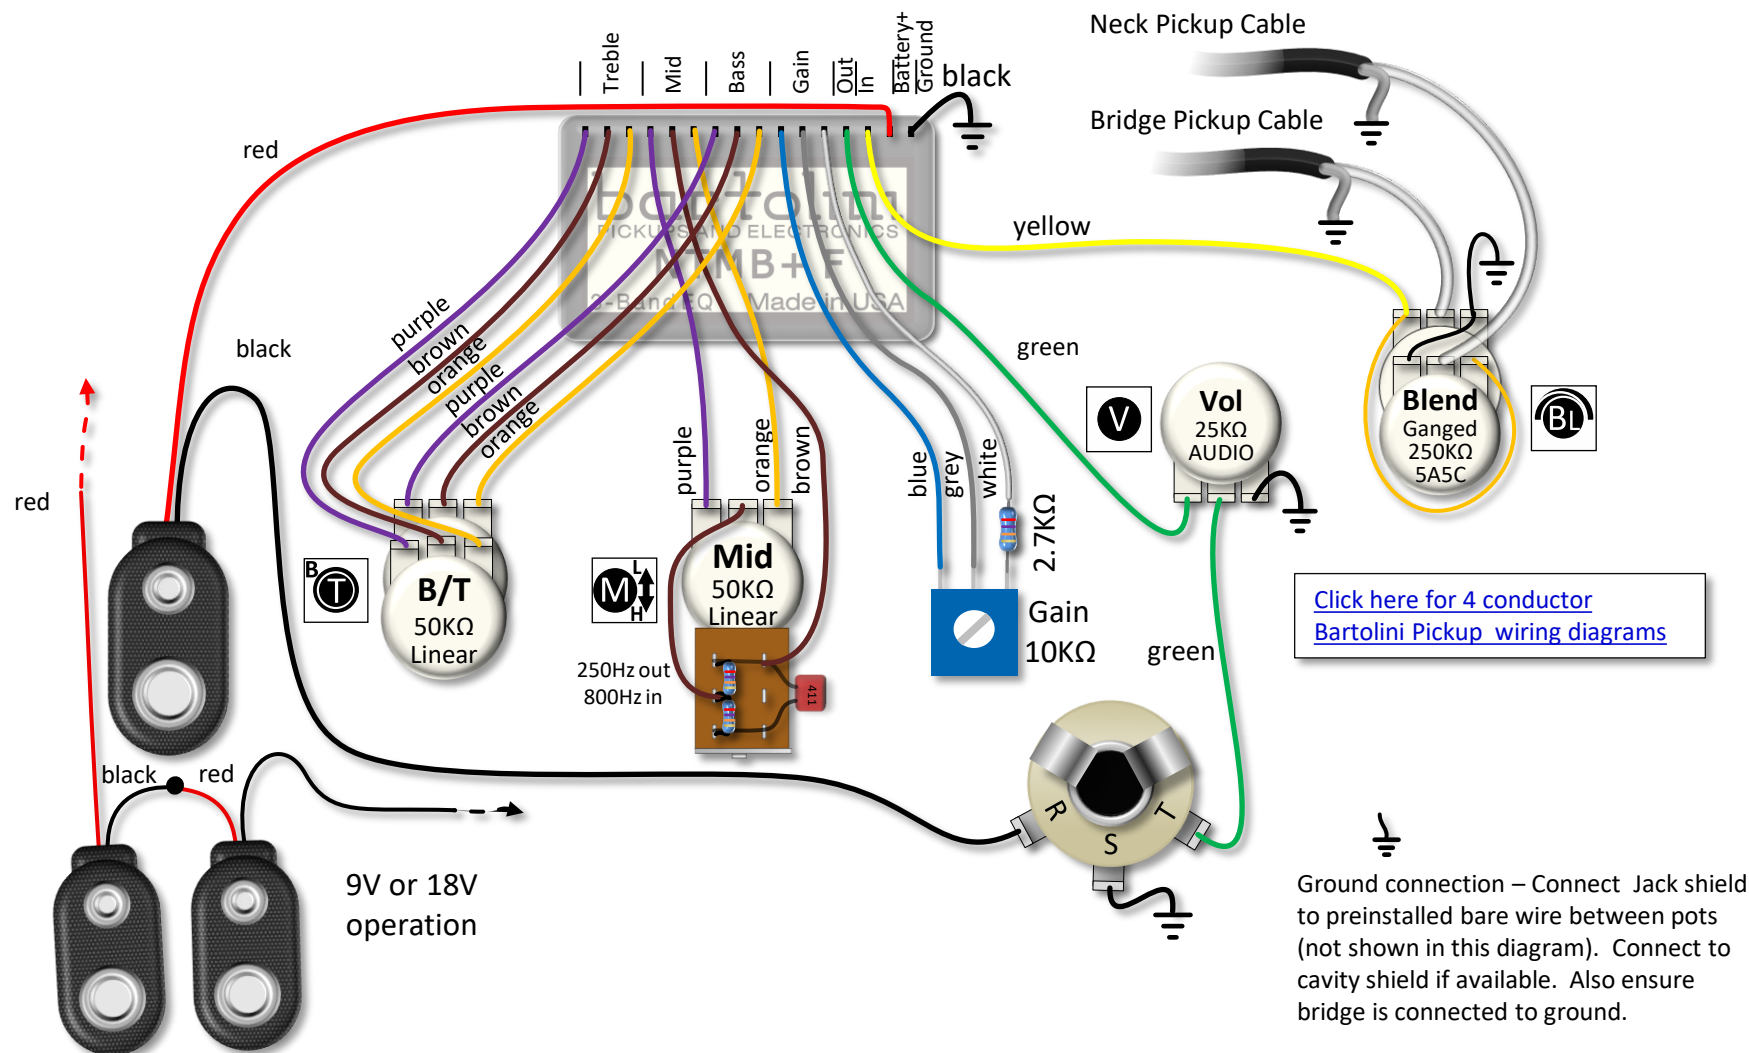

3 Band NTMB+F Preamp 4 Pots, Push/Pull Mid

Ordering Details:

Model/SKU	Description	UPC
HR-4.6/918	3 Band EQ, 4 Pots: (Volume) (Blend) (Mid with 250/800Hz push-pull) (Treble/Bass Stack)	682384500101
HR-4.6J/918	3 Band EQ, 4 Pots Jazz Layout: (Volume) (Blend) (Mid with 250/800Hz push-pull) (Treble/Bass Stack)	682384503850