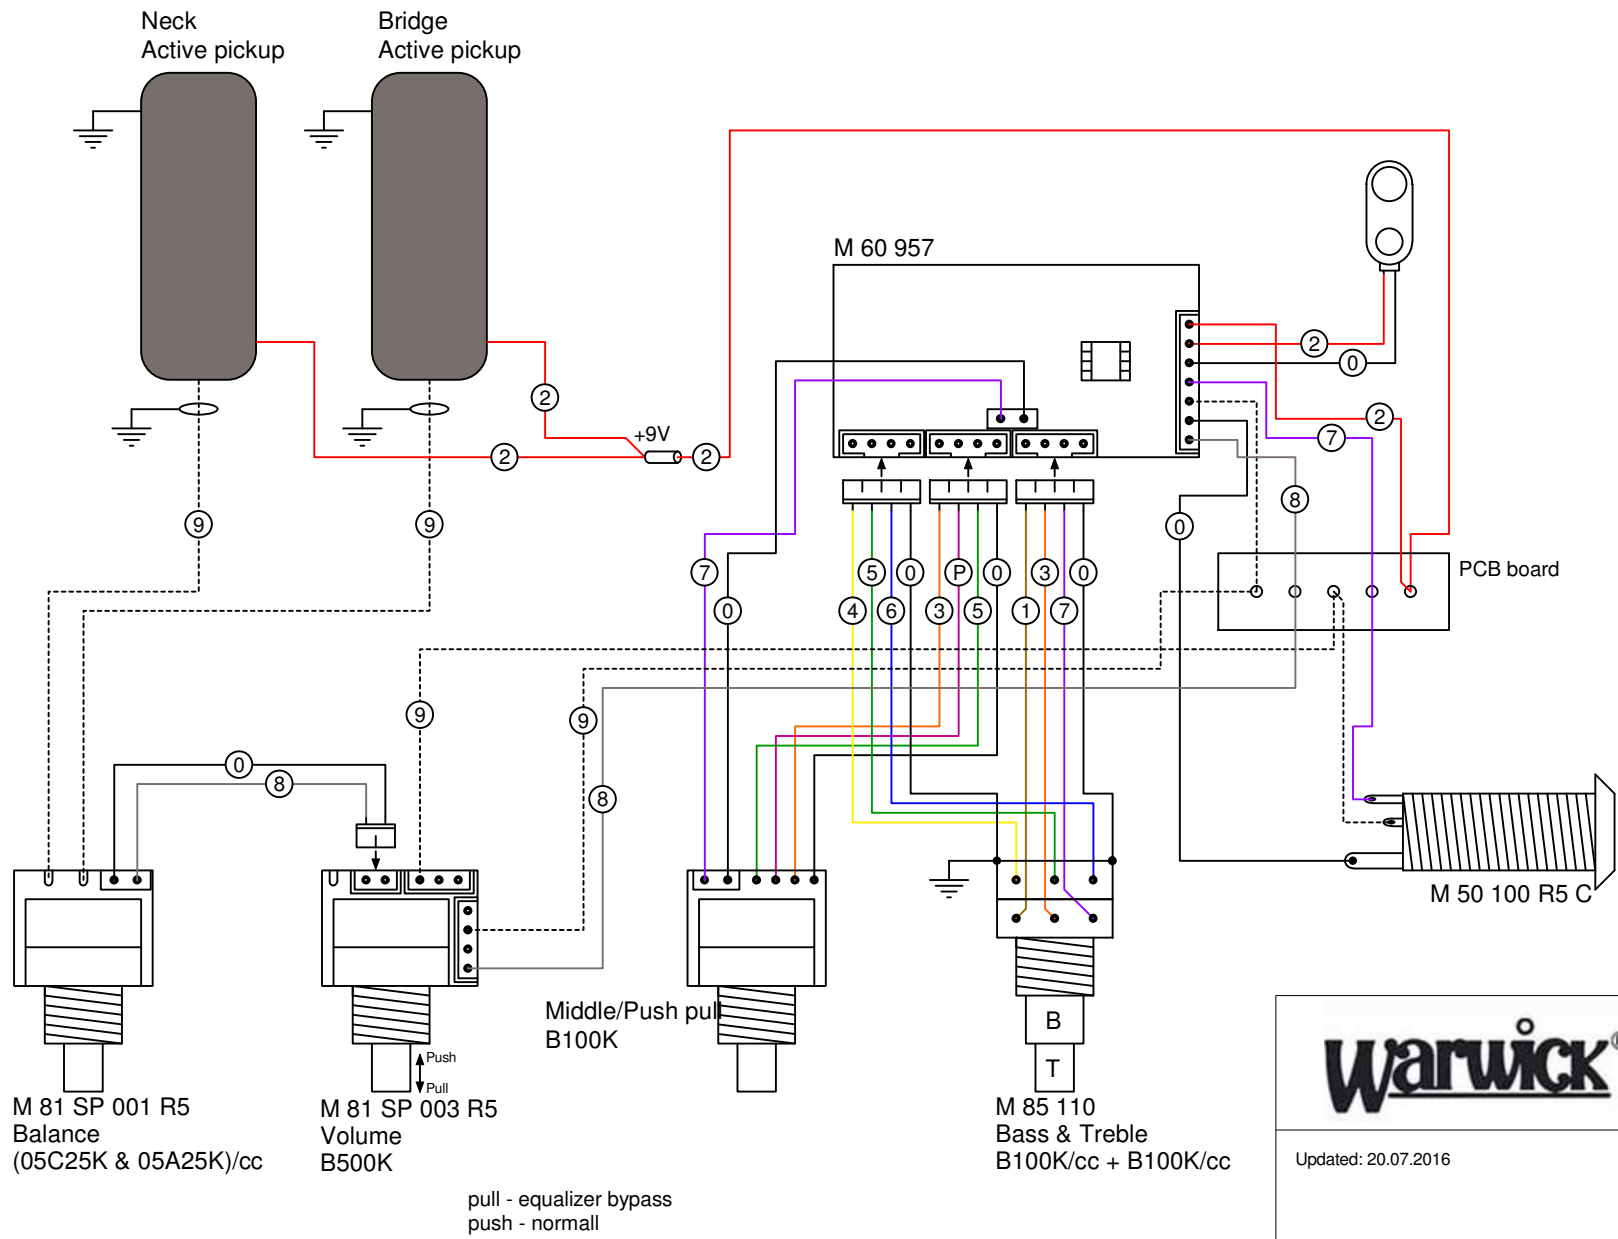

C

C

D

D

- black ①
 - brown ②
 - red ③
 - orange ④
 - yellow ⑤
 - green ⑥
 - blue ⑦
 - purple ⑧
 - grey ⑨
 - - - white ⑩
 - pink ⑪
- shrink tube
 - ground

M 81 SP 001 R5
Balance
(05C25K & 05A25K)/cc

M 81 SP 003 R5
Volume
B500K

Middle/ Push pul
B100K

M 85 110
Bass & Treble
B100K/cc + B100K/cc

pull - equalizer bypass
push - normal

Warwick GmbH & Co Music Equipment Kg
Gewerbegebiet Wohlhausen
D-08258 Markneukirchen
Tel. +49 (0) 37422 555 0
Fax. +49 (0) 37422 555 99