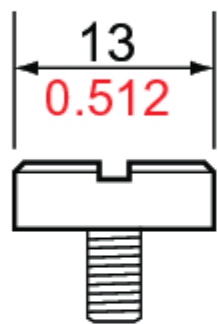

mm
inch

5/16

TonePros VS1 - Standard Steel Locking Studs (Vintage Series)