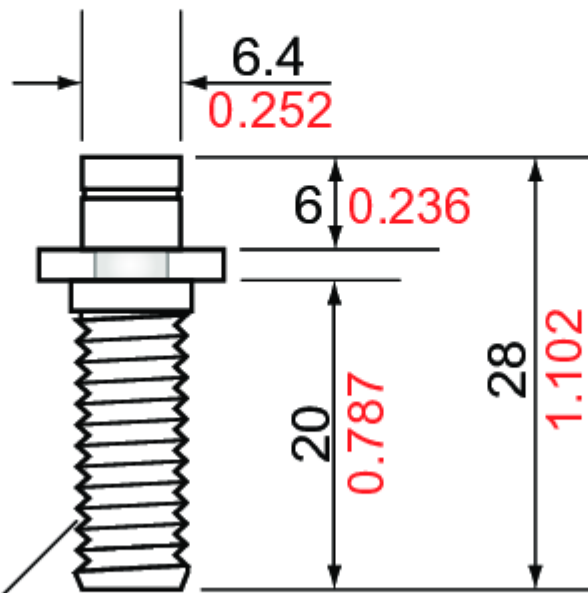

mm
inch

5/16

TonePros VS1 - Standard Steel Locking Studs (Vintage Series)