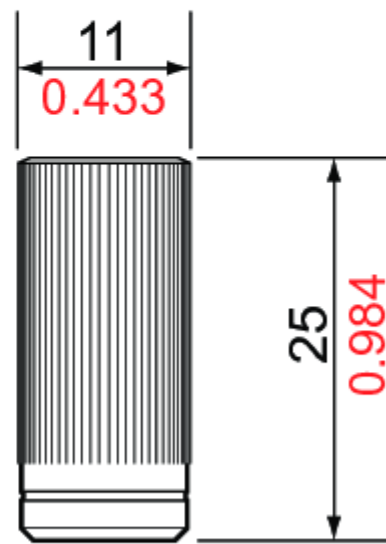

mm
inch

5/16

TonePros VS1 - Standard Steel Locking Studs (Vintage Series)