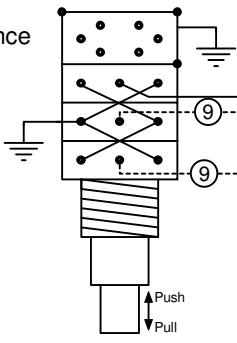

C

C

D

D

Dual PU

- black ①
- brown ②
- red ③
- orange ④
- yellow ⑤
- green ⑥
- blue ⑦
- purple ⑧
- grey ⑨
- - - white ⑩
- (shrink tube)
- ⊥ (ground)
- CM (custom made)
- X1 - nickel
- X2 - black
- X3 - gold

PUSH-PULL not connected  
knob blocked

Volume/Balance  
Push/Pull  
M88552

Bass / Treble Neck  
M 60905

Bass / Treble Bridge  
M 60905

Output Stereo M 50100

Warwick GmbH & Co Music Equipment Kg  
 Gewerbegebiet Wohlhausen  
 D-08258 Markneukirchen  
 Tel. +49 (0) 37422 555 0  
 Fax. +49 (0) 37422 555 99