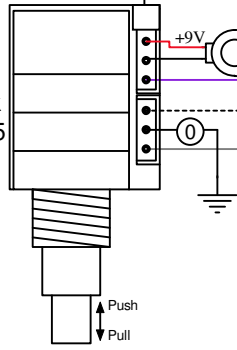

C

C

D

D

Dual PU

- black ①
- brown ②
- red ③
- orange ④
- yellow ⑤
- green ⑥
- blue ⑦
- purple ⑧
- grey ⑨
- - - white ⑩
- (shrink tube)
- ⊥ (ground)
- CM (custom made)
- X1 - nickel
- X2 - black
- X3 - gold

PUSH-PULL not connected  
knob blocked

Volume/Balance  
Push/Pull  
M88552

Bass / Treble Neck  
M 60905

Bass / Treble Bridge  
M 60905

Output Stereo M 50100

Warwick GmbH & Co Music Equipment Kg  
 Gewerbegebiet Wohlhausen  
 D-08258 Markneukirchen  
 Tel. +49 (0) 37422 555 0  
 Fax. +49 (0) 37422 555 99