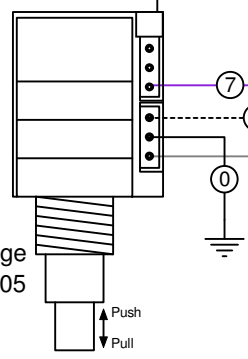

PUSH-PULL not connected  
knob blocked

Volume/Balance  
Push/Pull  
M88552

Bass / Treble Neck  
M 60905

Bass / Treble Bridge  
M 60905

Output Stereo M 50100

Warwick GmbH & Co Music Equipment Kg  
 Gewerbegebiet Wohlhausen  
 D-08258 Markneukirchen  
 Tel. +49 (0) 37422 555 0  
 Fax. +49 (0) 37422 555 99