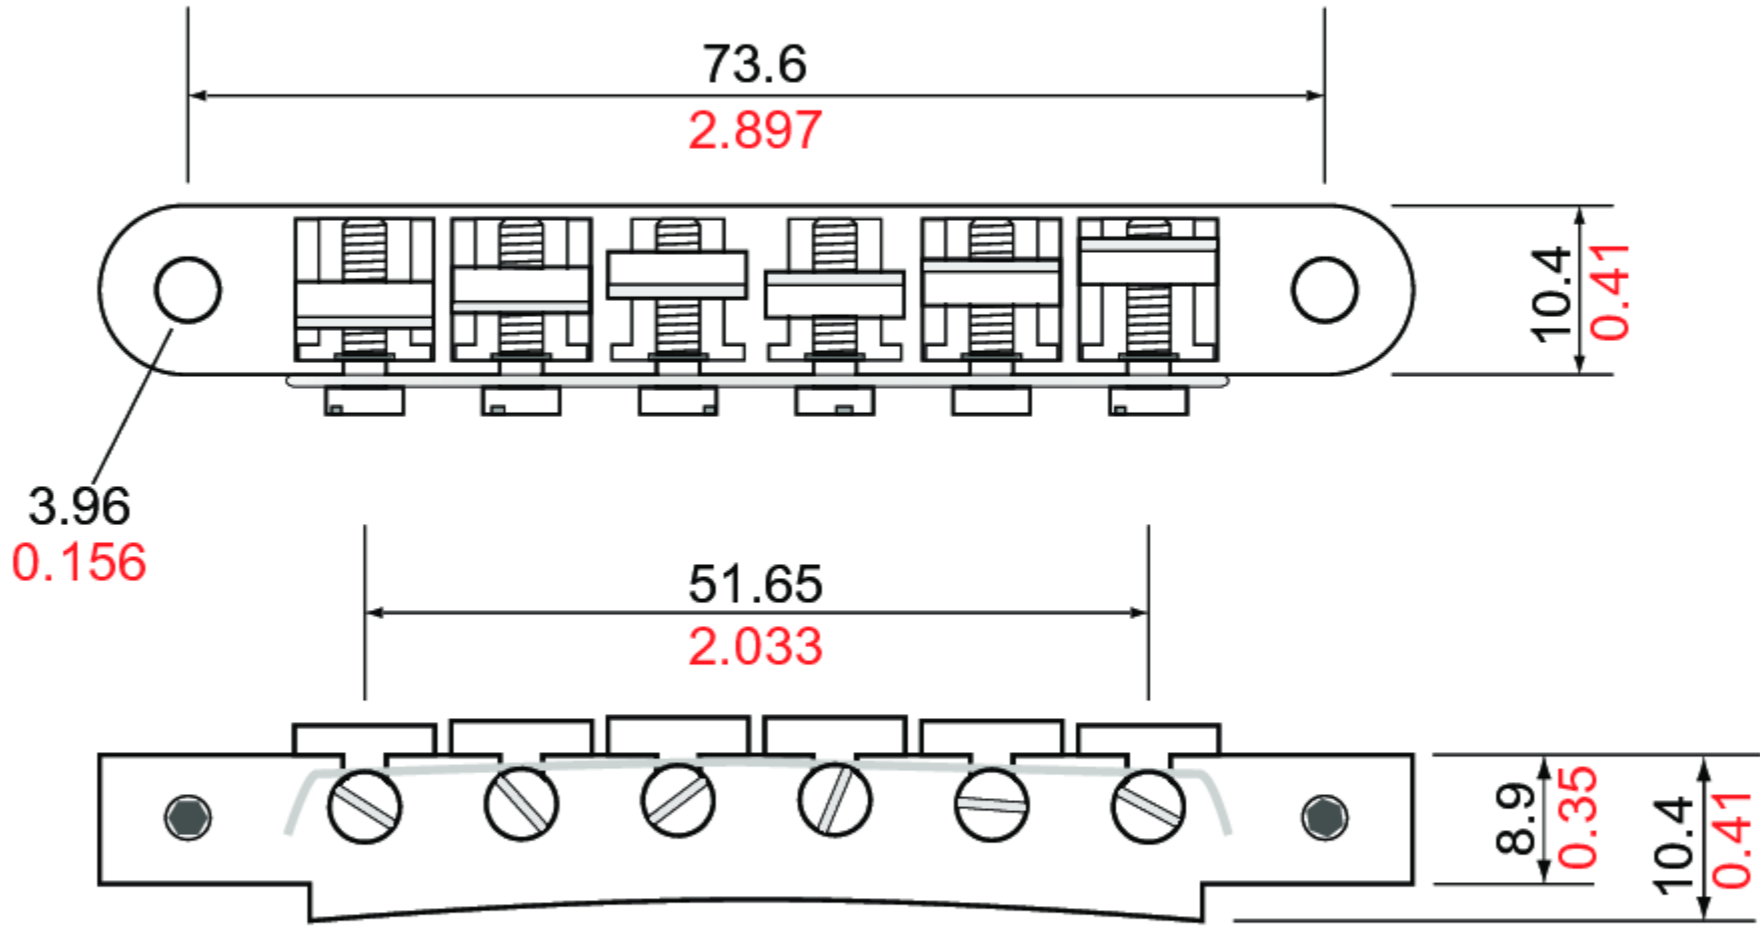

mm
inch

TonePros AVR2 - Tune-O-Matic Bridge (Vintage ABR-1 Replacement)