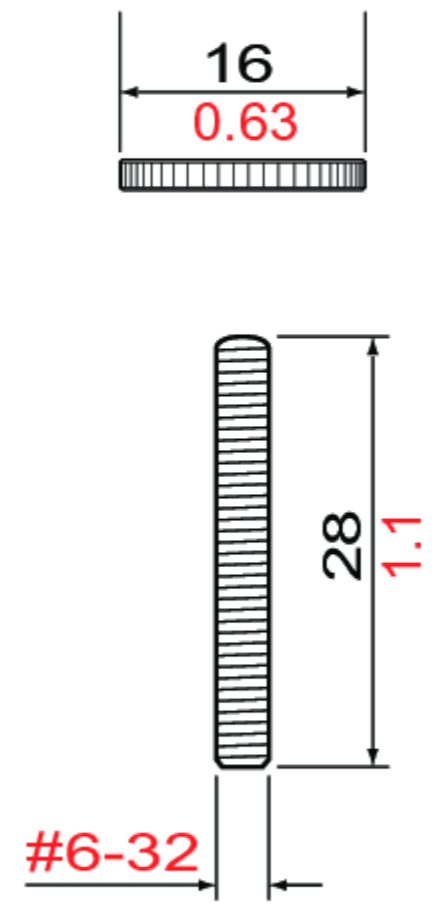

mm
inch

TonePros AVR2 - Tune-O-Matic Bridge (Vintage ABR-1 Replacement)