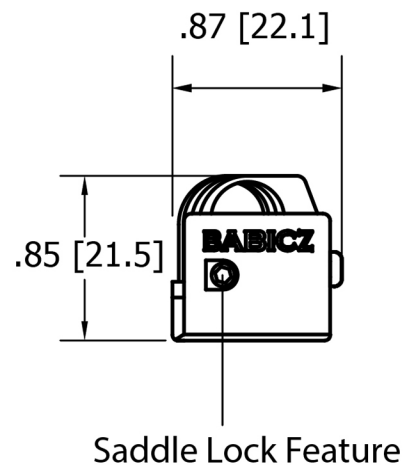

Babicz Full Contact Hardware

FCH OEM Tune-O-Matic Bridge Model (OEMTOM)

STRING SPACING

Order "Arched Plate" for Les Paul type guitars
Order "Flat Plate" for SG type guitars

NOTE: For use on new guitar builds. Cannot be used for existing guitars as a bridge upgrade