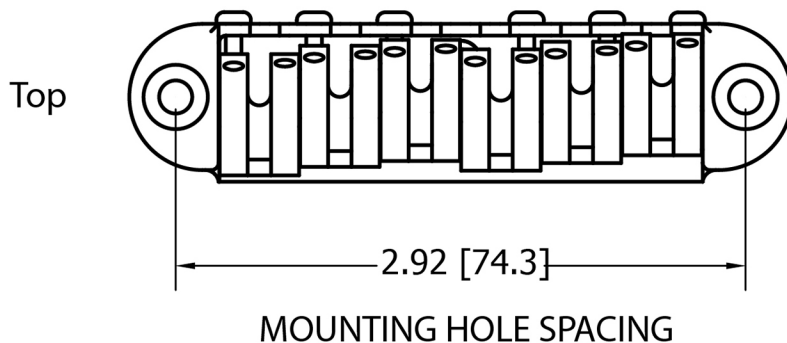

Babicz Full Contact Hardware

FCH OEM Tune-O-Matic Bridge Model (OEMTOM)

STRING SPACING

Order "Arched Plate" for Les Paul type guitars
Order "Flat Plate" for SG type guitars

NOTE: For use on new guitar builds. Cannot be used for existing guitars as a bridge upgrade