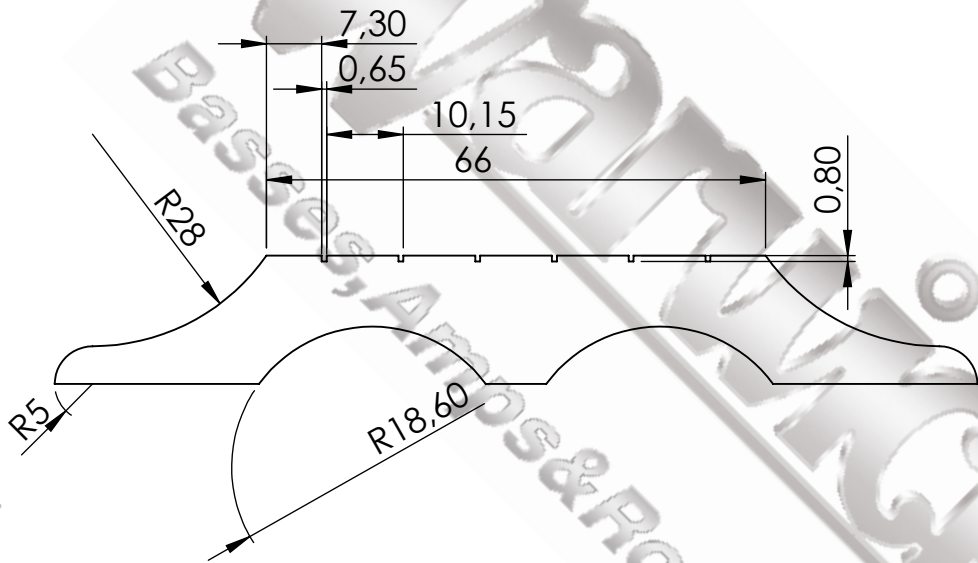

UNLESS OTHERWISE SPECIFIED:
DIMENSIONS ARE IN MILLIMETERS

DO NOT SCALE DRAWING

REVISION

Copyright: The drawing is property of Warwick GmbH&Co Music Equipment KG. The information given on it is protected by copyright any form of copying or reproduction is strictly forbidden.

TITLE:
Framus Vintage: Folk Guitar Bridge, 6-string / Hardwood

Warwick GmbH & Co. Music Equipment KG
Gewerbepark 46
08258 Markneukirchen

DWG NO. **FRV BRIDGE 00009**

A4

SCALE:1:2

SHEET 1 OF 1

4

3