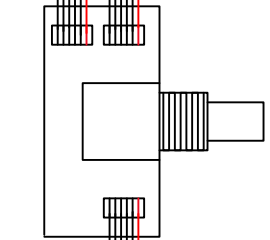

SP W 70105
Bass