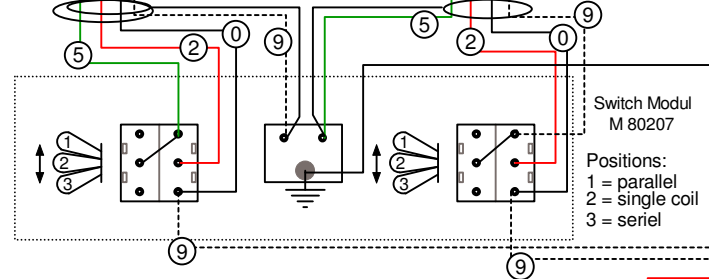

1

2

3

4

Neck Pu

Bridge Pu

Passive MEC Soapbar
 5 & 6-string: M 60 115 F
 6-string broadneck: M 60116 F

Passive MEC Soapbar
 5 & 6-string: M 60 115 R
 6-string broadneck: M 60116 R

Switch Modul
M 80207

Positions:
 1 = parallel
 2 = single coil
 3 = serial

SP W 70600 Battery

SP W 70600 CON

SP W 70600 CON WIDE

Volume/Balance/Push-Pull
SP W 70107

M 50 100 R4 c/g/b

From bridge

- black ①
- brown ②
- red ③
- orange ④
- yellow ⑤
- green ⑥
- blue ⑦
- purple ⑧
- grey ⑨
- - - white ⑩
- - shrink tube
- ⊥ - ground
- CM - custom made

- X1 - nickel
- X2 - black
- X3 - gold

- Solder Point ●
- 6 pins connector [Symbol]
- 3 pins connector [Symbol]
- Flatcable [Symbol]