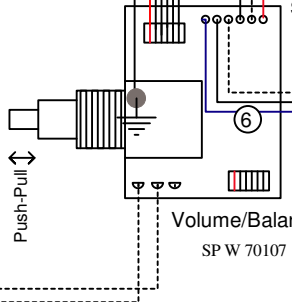

Switch Modul
M 80207

Positions:
 1 = parallel
 2 = single coil
 3 = serial

SP W 70600 Battery

SP W 70600 CON

SP W 70600 CON WIDE

Volume/Balance/Push-Pull
SP W 70107

M 50 100 R4 c/g/b

From bridge

- black ①
- brown ②
- red ③
- orange ④
- yellow ⑤
- green ⑥
- blue ⑦
- purple ⑧
- grey ⑨
- - - white ⑩
- - shrink tube
- ⊥ - ground
- CM - custom made

- X1 - nickel
- X2 - black
- X3 - gold

- Solder Point ●
- 6 pins connector [Symbol]
- 3 pins connector [Symbol]
- Flatcable [Symbol]