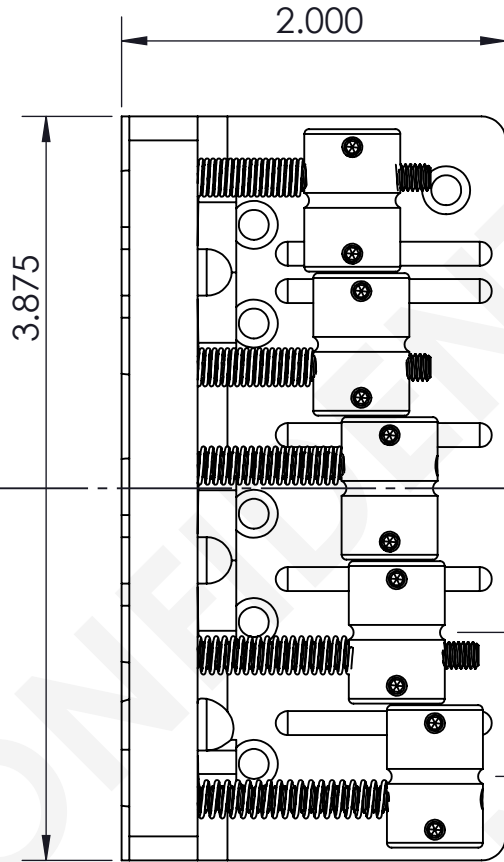

COVER

A

B

0.750
(STRING SPACING)

0.500

2

THIS DRAWING CONTAINS CONFIDENTIAL DESIGNS SHARED BETWEEN HIPSHOT AND A CUSTOMER. ANY DISSEMINATION, DISTRIBUTION OR REPRODUCTION OF THIS DRAWING WITHOUT THE WRITTEN CONSENT OF THE CUSTOMER IS PROHIBITED.

UNLESS OTHERWISE SPECIFIED: DIMENSIONS ARE IN INCHES
TOLERANCE: ± .005

5X5SAD_-750

SADOWSKY CUSTOM 5 STG 750

8248 STATE ROUTE 96
 Interlaken, NY 14847 U.S.A.
 TEL:607-532-9404 FAX:607-532-9530
 E-MAIL: info@HipshotProducts.com