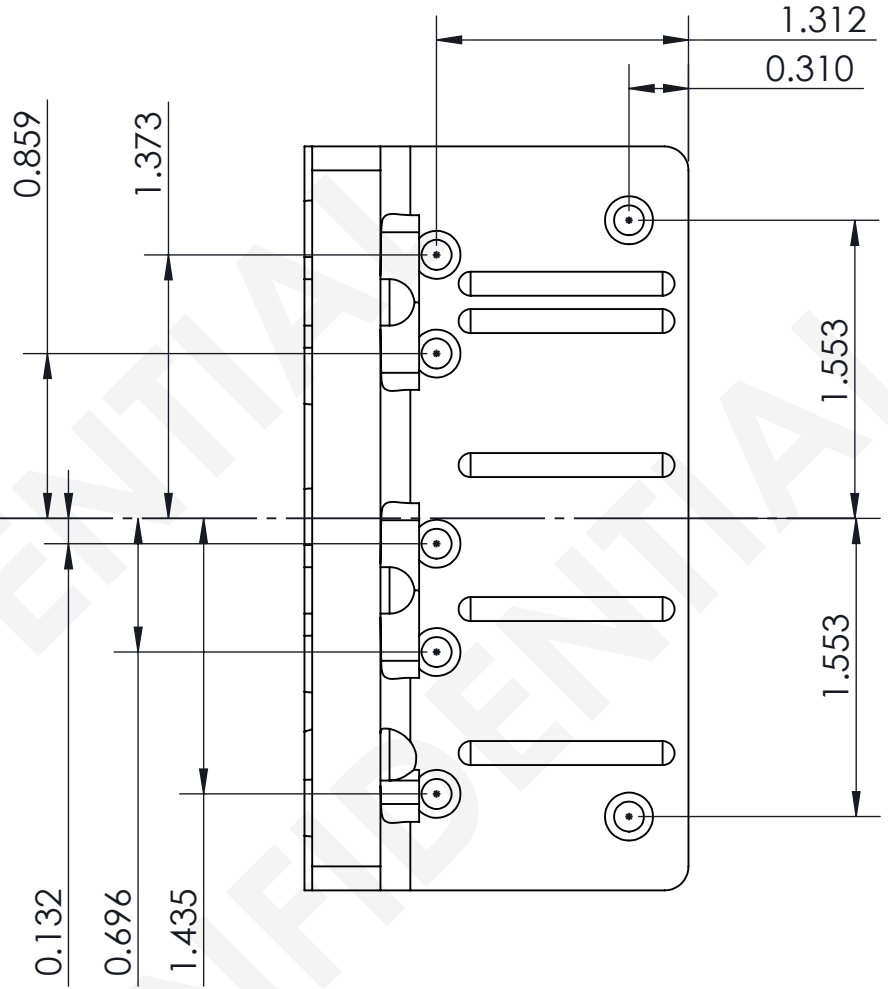

COVER

A

B

0.750
(STRING SPACING)

0.500

2

THIS DRAWING CONTAINS CONFIDENTIAL DESIGNS SHARED BETWEEN HIPSHOT AND A CUSTOMER. ANY DISSEMINATION, DISTRIBUTION OR REPRODUCTION OF THIS DRAWING WITHOUT THE WRITTEN CONSENT OF THE CUSTOMER IS PROHIBITED.

UNLESS OTHERWISE SPECIFIED: DIMENSIONS ARE IN INCHES
TOLERANCE: ± .005

5X5SAD_-750

SADOWSKY CUSTOM 5 STG 750

8248 STATE ROUTE 96
 Interlaken, NY 14847 U.S.A.
 TEL:607-532-9404 FAX:607-532-9530
 E-MAIL: info@HipshotProducts.com