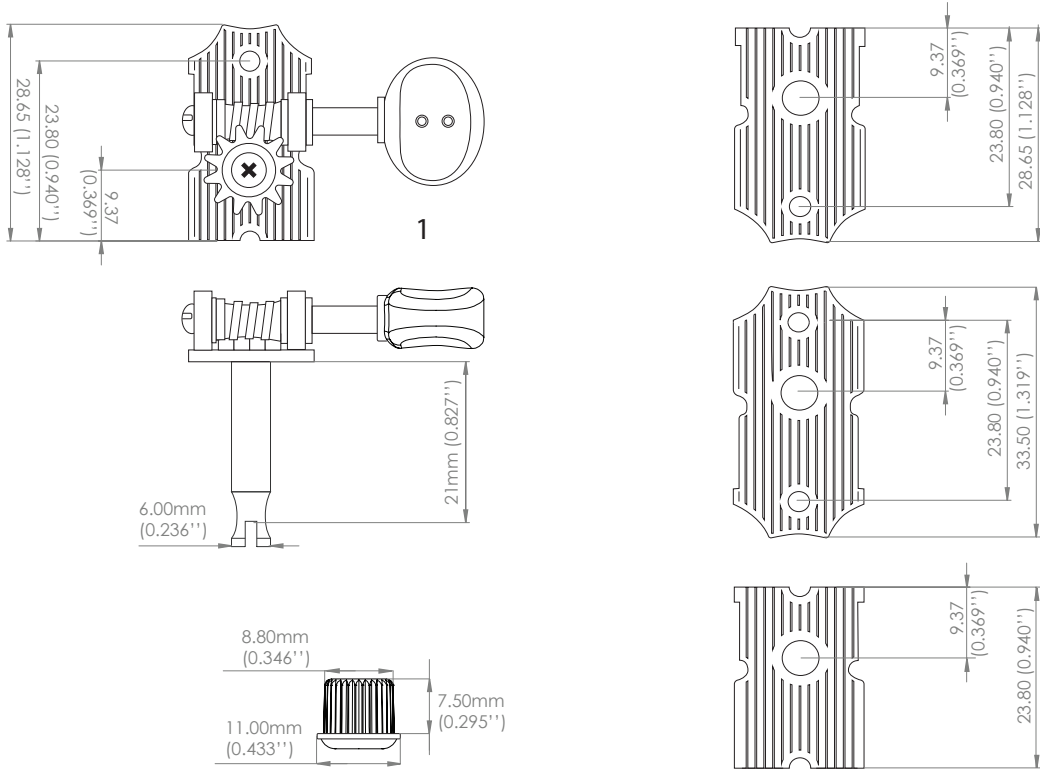

\*print at 100%

#1 (6-in-line)

#2345(6-in-line)

#6 (6-in-line)

#123 (3+3)

#456 (3+3)

# RATIO FOR VINTAGE, WAFFLE-BACK MACHINE HEADS ACTUAL SIZE DRAWING

\*print at 100%

## Approximate Weight

Individual Tuner

25.5g  
(0.90oz)

Complete Set

153.0g  
(5.40oz)