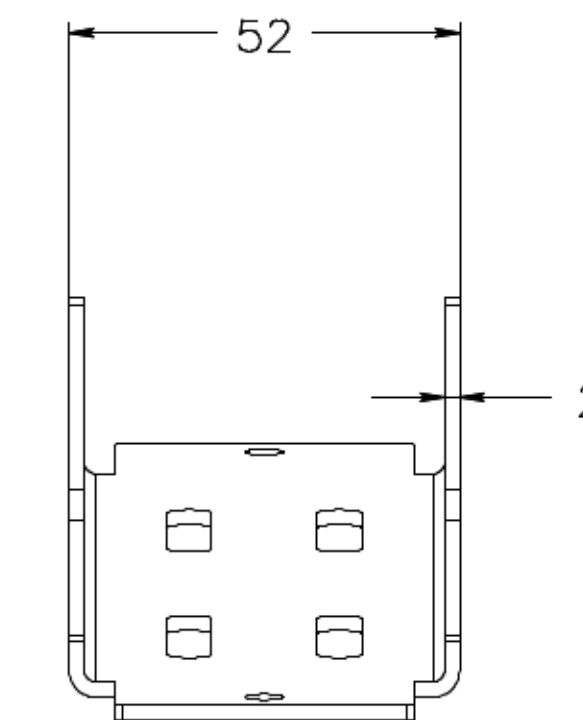

material: aluminium 2,0 mm powder-coated black

ROCKBOARD FRAME 3 XL