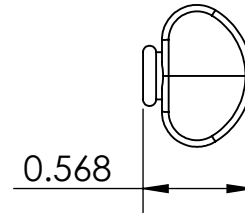

UNLESS OTHERWISE SPECIFIED:  
DIMENSIONS ARE IN INCHES  
TOLERANCE: ± .005

IMAGE NOT DRAWN  
TO SCALE

8248 STATE ROUTE 96  
Interlaken, NY 14847 U.S.A.  
TEL: 607-532-9404 FAX: 607-532-9530  
E-MAIL: info@HipshotProducts.com

0.581

0.795

0.308

**BIG BUTTER BEAN  
(METAL)**  
6B1BBB  
0.29oz

0.671

0.906

0.335

**BIG BUTTER BEAN  
(AMBER & PEARL)**  
6B1BBB-P  
0.08oz

0.568

0.739

0.275

**HALF MOON MINI  
(PEARL & AMBER)**  
6B1HMM  
0.50oz

0.576

0.745

0.250

**HALF MOON MINI  
(METAL)**  
6B1HMM-P  
0.27oz

THIS DRAWING IS THE SOLE PROPERTY OF HIPSHOT PRODUCTS, INC.  
ALL RIGHTS ARE RESERVED.  
DIMENSIONS AND PRODUCT FEATURES ARE SUBJECT TO CHANGE  
WITHOUT NOTICE.

UNLESS OTHERWISE SPECIFIED:  
DIMENSIONS ARE IN INCHES  
TOLERANCE: ± .005