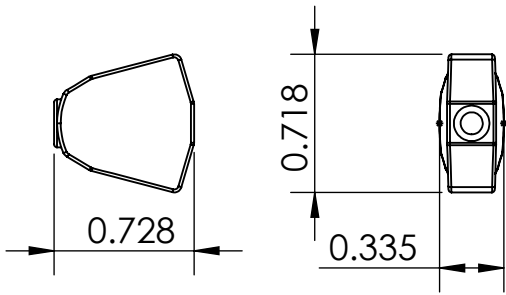

TULIP
(METAL)
6B1TLP
0.31oz