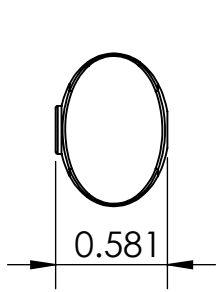

THIS DRAWING IS THE SOLE PROPERTY OF HIPSHOT PRODUCTS, INC.  
ALL RIGHTS ARE RESERVED.  
DIMENSIONS AND PRODUCT FEATURES ARE SUBJECT TO CHANGE  
WITHOUT NOTICE.

UNLESS OTHERWISE SPECIFIED:  
DIMENSIONS ARE IN INCHES  
TOLERANCE: ± .005

BUTTER BEAN  
(METAL & PEARL)  
6B1BTR  
0.23oz & 0.04oz

HEX  
(METAL)  
6B1HEX  
0.26oz

HIPSHOT  
(METAL)  
6B1HSP  
0.25oz

VICTORIAN  
(METAL)  
6B1VIC  
0.24oz

THIS DRAWING IS THE SOLE PROPERTY OF HIPSHOT PRODUCTS, INC.  
ALL RIGHTS ARE RESERVED.  
DIMENSIONS AND PRODUCT FEATURES ARE SUBJECT TO CHANGE  
WITHOUT NOTICE.

UNLESS OTHERWISE SPECIFIED:  
DIMENSIONS ARE IN INCHES  
TOLERANCE: ± .005

IMAGE NOT DRAWN  
TO SCALE

8248 STATE ROUTE 96  
Interlaken, NY 14847 U.S.A.  
TEL: 607-532-9404 FAX: 607-532-9530  
E-MAIL: info@HipshotProducts.com

0.581

0.795

0.308

**BIG BUTTER BEAN  
(METAL)**  
6B1BBB  
0.29oz

0.671

0.906

0.335

**BIG BUTTER BEAN  
(AMBER & PEARL)**  
6B1BBB-P  
0.08oz