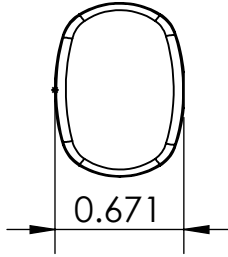

BUTTER BEAN  
(METAL & PEARL)  
6B1BTR  
0.23oz & 0.04oz

HEX  
(METAL)  
6B1HEX  
0.26oz

HIPSHOT  
(METAL)  
6B1HSP  
0.25oz

VICTORIAN  
(METAL)  
6B1VIC  
0.24oz

THIS DRAWING IS THE SOLE PROPERTY OF HIPSHOT PRODUCTS, INC.  
ALL RIGHTS ARE RESERVED.  
DIMENSIONS AND PRODUCT FEATURES ARE SUBJECT TO CHANGE  
WITHOUT NOTICE.

UNLESS OTHERWISE SPECIFIED:  
DIMENSIONS ARE IN INCHES  
TOLERANCE: ± .005

IMAGE NOT DRAWN  
TO SCALE

8248 STATE ROUTE 96  
Interlaken, NY 14847 U.S.A.  
TEL: 607-532-9404 FAX: 607-532-9530  
E-MAIL: info@HipshotProducts.com

0.581

0.795

0.308

**BIG BUTTER BEAN  
(METAL)**  
6B1BBB  
0.29oz

0.671

0.906

0.335

**BIG BUTTER BEAN  
(AMBER & PEARL)**  
6B1BBB-P  
0.08oz

THIS DRAWING IS THE SOLE PROPERTY OF HIPSHOT PRODUCTS, INC.  
ALL RIGHTS ARE RESERVED.  
DIMENSIONS AND PRODUCT FEATURES ARE SUBJECT TO CHANGE  
WITHOUT NOTICE.

UNLESS OTHERWISE SPECIFIED:  
DIMENSIONS ARE IN INCHES  
TOLERANCE: ± .005