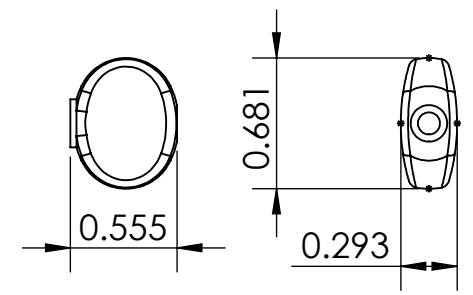

THIS DRAWING IS THE SOLE PROPERTY OF HIPSHOT PRODUCTS, INC.  
ALL RIGHTS ARE RESERVED.  
DIMENSIONS AND PRODUCT FEATURES ARE SUBJECT TO CHANGE  
WITHOUT NOTICE.

UNLESS OTHERWISE SPECIFIED:  
DIMENSIONS ARE IN INCHES  
TOLERANCE: ± .005

BUTTER BEAN  
(METAL & PEARL)  
6B1BTR  
0.23oz & 0.04oz

HEX  
(METAL)  
6B1HEX  
0.26oz

HIPSHOT  
(METAL)  
6B1HSP  
0.25oz

VICTORIAN  
(METAL)  
6B1VIC  
0.24oz

THIS DRAWING IS THE SOLE PROPERTY OF HIPSHOT PRODUCTS, INC.  
ALL RIGHTS ARE RESERVED.  
DIMENSIONS AND PRODUCT FEATURES ARE SUBJECT TO CHANGE  
WITHOUT NOTICE.

UNLESS OTHERWISE SPECIFIED:  
DIMENSIONS ARE IN INCHES  
TOLERANCE: ± .005

IMAGE NOT DRAWN  
TO SCALE

8248 STATE ROUTE 96  
Interlaken, NY 14847 U.S.A.  
TEL: 607-532-9404 FAX: 607-532-9530  
E-MAIL: info@HipshotProducts.com