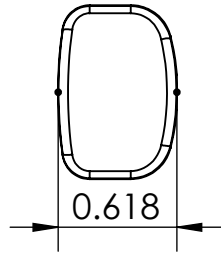

DOUBLE D  
TUNER SHAFT  
REQUIREMENT  
(ALL BUTTONS)

DELTA  
(AMBER)  
6B1DLT-A  
0.07oz

DELTA  
(METAL)  
6B1DLT  
.36oz

HALF MOON  
(METAL)  
6B1MOO  
0.43oz

INDUSTRIAL  
(METAL)  
6B1IND  
0.13oz

DECO  
(METAL)  
6B1DCO  
0.30oz

THIS DRAWING IS THE SOLE PROPERTY OF HIPSHOT PRODUCTS, INC.  
ALL RIGHTS ARE RESERVED.  
DIMENSIONS AND PRODUCT FEATURES ARE SUBJECT TO CHANGE  
WITHOUT NOTICE.

UNLESS OTHERWISE SPECIFIED:  
DIMENSIONS ARE IN INCHES  
TOLERANCE: ± .005

UNLESS OTHERWISE SPECIFIED:  
DIMENSIONS ARE IN INCHES  
TOLERANCE: ± .005

IMAGE NOT DRAWN  
TO SCALE

8248 STATE ROUTE 96  
Interlaken, NY 14847 U.S.A.  
TEL: 607-532-9404 FAX: 607-532-9530  
E-MAIL: info@HipshotProducts.com