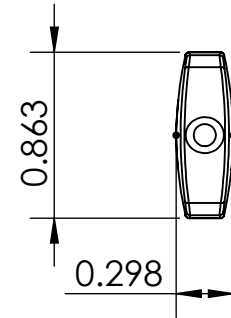

DOUBLE D  
TUNER SHAFT  
REQUIREMENT  
(ALL BUTTONS)

DELTA  
(AMBER)  
6B1DLT-A  
0.07oz

DELTA  
(METAL)  
6B1DLT  
.36oz

HALF MOON  
(METAL)  
6B1MOO  
0.43oz

INDUSTRIAL  
(METAL)  
6B1IND  
0.13oz

DECO  
(METAL)  
6B1DCO  
0.30oz

THIS DRAWING IS THE SOLE PROPERTY OF HIPSHOT PRODUCTS, INC.  
ALL RIGHTS ARE RESERVED.  
DIMENSIONS AND PRODUCT FEATURES ARE SUBJECT TO CHANGE  
WITHOUT NOTICE.

UNLESS OTHERWISE SPECIFIED:  
DIMENSIONS ARE IN INCHES  
TOLERANCE: ± .005

UNLESS OTHERWISE SPECIFIED:  
DIMENSIONS ARE IN INCHES  
TOLERANCE: ± .005

IMAGE NOT DRAWN  
TO SCALE

8248 STATE ROUTE 96  
Interlaken, NY 14847 U.S.A.  
TEL: 607-532-9404 FAX: 607-532-9530  
E-MAIL: info@HipshotProducts.com