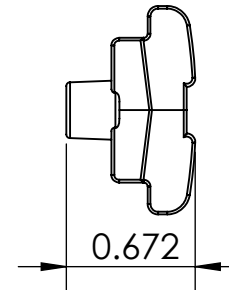

DOUBLE D  
TUNER SHAFT  
REQUIREMENT  
(ALL BUTTONS)

DELTA  
(AMBER)  
6B1DLT-A  
0.07oz

DELTA  
(METAL)  
6B1DLT  
.36oz

HALF MOON  
(METAL)  
6B1MOO  
0.43oz

INDUSTRIAL  
(METAL)  
6B1IND  
0.13oz

DECO  
(METAL)  
6B1DCO  
0.30oz

THIS DRAWING IS THE SOLE PROPERTY OF HIPSHOT PRODUCTS, INC.  
ALL RIGHTS ARE RESERVED.  
DIMENSIONS AND PRODUCT FEATURES ARE SUBJECT TO CHANGE  
WITHOUT NOTICE.

UNLESS OTHERWISE SPECIFIED:  
DIMENSIONS ARE IN INCHES  
TOLERANCE: ± .005

BUTTER BEAN  
(METAL & PEARL)  
6B1BTR  
0.23oz & 0.04oz

HEX  
(METAL)  
6B1HEX  
0.26oz

HIPSHOT  
(METAL)  
6B1HSP  
0.25oz

VICTORIAN  
(METAL)  
6B1VIC  
0.24oz

THIS DRAWING IS THE SOLE PROPERTY OF HIPSHOT PRODUCTS, INC.  
ALL RIGHTS ARE RESERVED.  
DIMENSIONS AND PRODUCT FEATURES ARE SUBJECT TO CHANGE  
WITHOUT NOTICE.