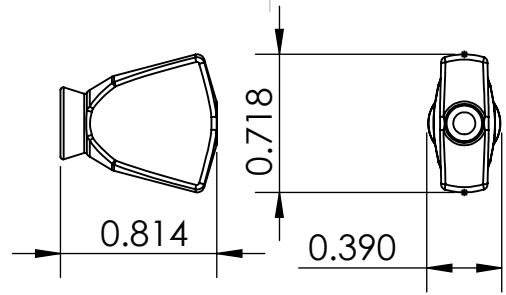

TULIP
(PEARL)
6B1TLP-P
1.0oz