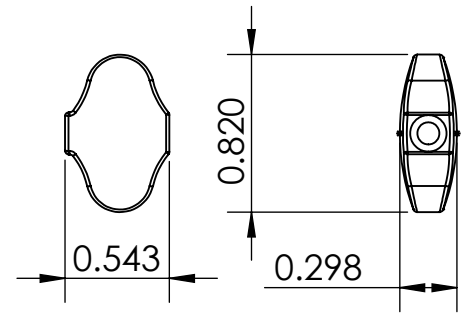

DOUBLE D  
TUNER SHAFT  
REQUIREMENT  
(ALL BUTTONS)

DELTA  
(AMBER)  
6B1DLT-A  
0.07oz

DELTA  
(METAL)  
6B1DLT  
.36oz

HALF MOON  
(METAL)  
6B1MOO  
0.43oz

INDUSTRIAL  
(METAL)  
6B1IND  
0.13oz

DECO  
(METAL)  
6B1DCO  
0.30oz

THIS DRAWING IS THE SOLE PROPERTY OF HIPSHOT PRODUCTS, INC.  
ALL RIGHTS ARE RESERVED.  
DIMENSIONS AND PRODUCT FEATURES ARE SUBJECT TO CHANGE  
WITHOUT NOTICE.

UNLESS OTHERWISE SPECIFIED:  
DIMENSIONS ARE IN INCHES  
TOLERANCE: ± .005

BUTTER BEAN  
(METAL & PEARL)  
6B1BTR  
0.23oz & 0.04oz

HEX  
(METAL)  
6B1HEX  
0.26oz

HIPSHOT  
(METAL)  
6B1HSP  
0.25oz

VICTORIAN  
(METAL)  
6B1VIC  
0.24oz

THIS DRAWING IS THE SOLE PROPERTY OF HIPSHOT PRODUCTS, INC.  
ALL RIGHTS ARE RESERVED.  
DIMENSIONS AND PRODUCT FEATURES ARE SUBJECT TO CHANGE  
WITHOUT NOTICE.

UNLESS OTHERWISE SPECIFIED:  
DIMENSIONS ARE IN INCHES  
TOLERANCE: ± .005

IMAGE NOT DRAWN  
TO SCALE

8248 STATE ROUTE 96  
Interlaken, NY 14847 U.S.A.  
TEL: 607-532-9404 FAX: 607-532-9530  
E-MAIL: info@HipshotProducts.com