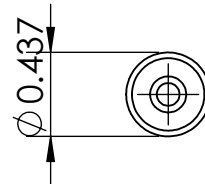

DOUBLE D  
TUNER SHAFT  
REQUIREMENT  
(ALL BUTTONS)

DELTA  
(AMBER)  
6B1DLT-A  
0.07oz

DELTA  
(METAL)  
6B1DLT  
.36oz

HALF MOON  
(METAL)  
6B1MOO  
0.43oz

INDUSTRIAL  
(METAL)  
6B1IND  
0.13oz

DECO  
(METAL)  
6B1DCO  
0.30oz

THIS DRAWING IS THE SOLE PROPERTY OF HIPSHOT PRODUCTS, INC.  
ALL RIGHTS ARE RESERVED.  
DIMENSIONS AND PRODUCT FEATURES ARE SUBJECT TO CHANGE  
WITHOUT NOTICE.

UNLESS OTHERWISE SPECIFIED:  
DIMENSIONS ARE IN INCHES  
TOLERANCE: ± .005