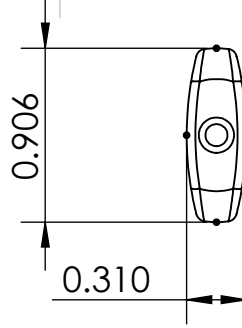

DOUBLE D  
TUNER SHAFT  
REQUIREMENT  
(ALL BUTTONS)

DELTA  
(AMBER)  
6B1DLT-A  
0.07oz

DELTA  
(METAL)  
6B1DLT  
.36oz

HALF MOON  
(METAL)  
6B1MOO  
0.43oz

INDUSTRIAL  
(METAL)  
6B1IND  
0.13oz

DECO  
(METAL)  
6B1DCO  
0.30oz

THIS DRAWING IS THE SOLE PROPERTY OF HIPSHOT PRODUCTS, INC.  
ALL RIGHTS ARE RESERVED.  
DIMENSIONS AND PRODUCT FEATURES ARE SUBJECT TO CHANGE  
WITHOUT NOTICE.

UNLESS OTHERWISE SPECIFIED:  
DIMENSIONS ARE IN INCHES  
TOLERANCE: ± .005

UNLESS OTHERWISE SPECIFIED:  
DIMENSIONS ARE IN INCHES  
TOLERANCE: ± .005

IMAGE NOT DRAWN  
TO SCALE

8248 STATE ROUTE 96  
Interlaken, NY 14847 U.S.A.  
TEL: 607-532-9404 FAX: 607-532-9530  
E-MAIL: info@HipshotProducts.com