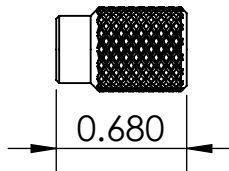

DOUBLE D  
TUNER SHAFT  
REQUIREMENT  
(ALL BUTTONS)

DELTA  
(AMBER)  
6B1DLT-A  
0.07oz

DELTA  
(METAL)  
6B1DLT  
.36oz

HALF MOON  
(METAL)  
6B1MOO  
0.43oz

INDUSTRIAL  
(METAL)  
6B1IND  
0.13oz

DECO  
(METAL)  
6B1DCO  
0.30oz

THIS DRAWING IS THE SOLE PROPERTY OF HIPSHOT PRODUCTS, INC.  
ALL RIGHTS ARE RESERVED.  
DIMENSIONS AND PRODUCT FEATURES ARE SUBJECT TO CHANGE  
WITHOUT NOTICE.

UNLESS OTHERWISE SPECIFIED:  
DIMENSIONS ARE IN INCHES  
TOLERANCE: ± .005