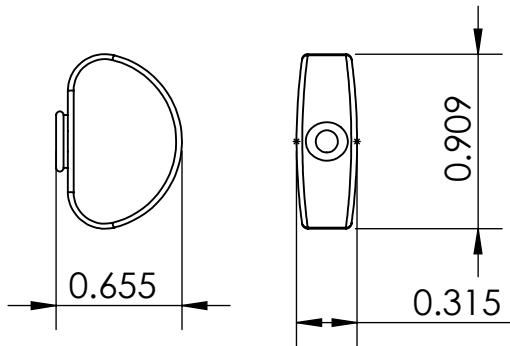

DOUBLE D  
TUNER SHAFT  
REQUIREMENT  
(ALL BUTTONS)

DELTA  
(AMBER)  
6B1DLT-A  
0.07oz

DELTA  
(METAL)  
6B1DLT  
.36oz

HALF MOON  
(METAL)  
6B1MOO  
0.43oz

INDUSTRIAL  
(METAL)  
6B1IND  
0.13oz

DECO  
(METAL)  
6B1DCO  
0.30oz

THIS DRAWING IS THE SOLE PROPERTY OF HIPSHOT PRODUCTS, INC.  
ALL RIGHTS ARE RESERVED.  
DIMENSIONS AND PRODUCT FEATURES ARE SUBJECT TO CHANGE  
WITHOUT NOTICE.

UNLESS OTHERWISE SPECIFIED:  
DIMENSIONS ARE IN INCHES  
TOLERANCE: ± .005

UNLESS OTHERWISE SPECIFIED:  
DIMENSIONS ARE IN INCHES  
TOLERANCE: ± .005

IMAGE NOT DRAWN  
TO SCALE

8248 STATE ROUTE 96  
Interlaken, NY 14847 U.S.A.  
TEL: 607-532-9404 FAX: 607-532-9530  
E-MAIL: info@HipshotProducts.com