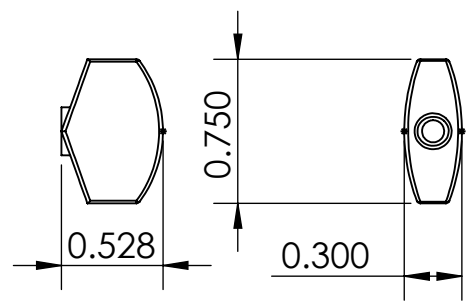

THIS DRAWING IS THE SOLE PROPERTY OF HIPSHOT PRODUCTS, INC.  
ALL RIGHTS ARE RESERVED.  
DIMENSIONS AND PRODUCT FEATURES ARE SUBJECT TO CHANGE  
WITHOUT NOTICE.

UNLESS OTHERWISE SPECIFIED:  
DIMENSIONS ARE IN INCHES  
TOLERANCE: ± .005

BUTTER BEAN  
(METAL & PEARL)  
6B1BTR  
0.23oz & 0.04oz

HEX  
(METAL)  
6B1HEX  
0.26oz

HIPSHOT  
(METAL)  
6B1HSP  
0.25oz

VICTORIAN  
(METAL)  
6B1VIC  
0.24oz

THIS DRAWING IS THE SOLE PROPERTY OF HIPSHOT PRODUCTS, INC.  
ALL RIGHTS ARE RESERVED.  
DIMENSIONS AND PRODUCT FEATURES ARE SUBJECT TO CHANGE  
WITHOUT NOTICE.

UNLESS OTHERWISE SPECIFIED:  
DIMENSIONS ARE IN INCHES  
TOLERANCE: ± .005

IMAGE NOT DRAWN  
TO SCALE

8248 STATE ROUTE 96  
Interlaken, NY 14847 U.S.A.  
TEL: 607-532-9404 FAX: 607-532-9530  
E-MAIL: info@HipshotProducts.com