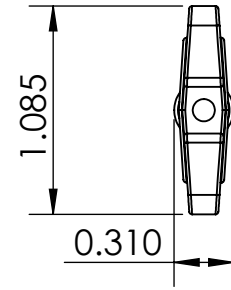

DOUBLE D  
TUNER SHAFT  
REQUIREMENT  
(ALL BUTTONS)

DELTA  
(AMBER)  
6B1DLT-A  
0.07oz

DELTA  
(METAL)  
6B1DLT  
.36oz

HALF MOON  
(METAL)  
6B1MOO  
0.43oz

INDUSTRIAL  
(METAL)  
6B1IND  
0.13oz

DECO  
(METAL)  
6B1DCO  
0.30oz

THIS DRAWING IS THE SOLE PROPERTY OF HIPSHOT PRODUCTS, INC.  
ALL RIGHTS ARE RESERVED.  
DIMENSIONS AND PRODUCT FEATURES ARE SUBJECT TO CHANGE  
WITHOUT NOTICE.

UNLESS OTHERWISE SPECIFIED:  
DIMENSIONS ARE IN INCHES  
TOLERANCE: ± .005

UNLESS OTHERWISE SPECIFIED:  
DIMENSIONS ARE IN INCHES  
TOLERANCE: ± .005

IMAGE NOT DRAWN  
TO SCALE

8248 STATE ROUTE 96  
Interlaken, NY 14847 U.S.A.  
TEL: 607-532-9404 FAX: 607-532-9530  
E-MAIL: info@HipshotProducts.com