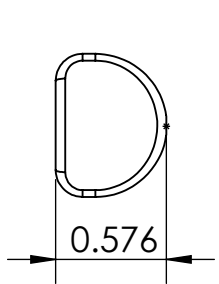

UNLESS OTHERWISE SPECIFIED:  
DIMENSIONS ARE IN INCHES  
TOLERANCE: ± .005

IMAGE NOT DRAWN  
TO SCALE

8248 STATE ROUTE 96  
Interlaken, NY 14847 U.S.A.  
TEL: 607-532-9404 FAX: 607-532-9530  
E-MAIL: info@HipshotProducts.com

0.581

0.795

0.308

**BIG BUTTER BEAN  
(METAL)**  
6B1BBB  
0.29oz

0.671

0.906

0.335

**BIG BUTTER BEAN  
(AMBER & PEARL)**  
6B1BBB-P  
0.08oz

0.568

0.739

0.275

**HALF MOON MINI  
(PEARL & AMBER)**  
6B1HMM  
0.50oz

0.576

0.745

0.250

**HALF MOON MINI  
(METAL)**  
6B1HMM-P  
0.27oz

THIS DRAWING IS THE SOLE PROPERTY OF HIPSHOT PRODUCTS, INC.  
ALL RIGHTS ARE RESERVED.  
DIMENSIONS AND PRODUCT FEATURES ARE SUBJECT TO CHANGE  
WITHOUT NOTICE.

UNLESS OTHERWISE SPECIFIED:  
DIMENSIONS ARE IN INCHES  
TOLERANCE: ± .005