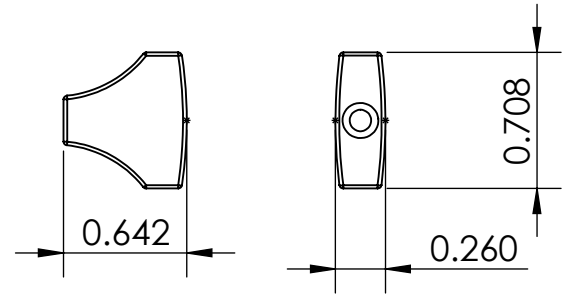

THIS DRAWING IS THE SOLE PROPERTY OF HIPSHOT PRODUCTS, INC.  
ALL RIGHTS ARE RESERVED.  
DIMENSIONS AND PRODUCT FEATURES ARE SUBJECT TO CHANGE  
WITHOUT NOTICE.

UNLESS OTHERWISE SPECIFIED:  
DIMENSIONS ARE IN INCHES  
TOLERANCE: ± .005

BUTTER BEAN  
(METAL & PEARL)  
6B1BTR  
0.23oz & 0.04oz

HEX  
(METAL)  
6B1HEX  
0.26oz

HIPSHOT  
(METAL)  
6B1HSP  
0.25oz

VICTORIAN  
(METAL)  
6B1VIC  
0.24oz

THIS DRAWING IS THE SOLE PROPERTY OF HIPSHOT PRODUCTS, INC.  
ALL RIGHTS ARE RESERVED.  
DIMENSIONS AND PRODUCT FEATURES ARE SUBJECT TO CHANGE  
WITHOUT NOTICE.

UNLESS OTHERWISE SPECIFIED:  
DIMENSIONS ARE IN INCHES  
TOLERANCE: ± .005

IMAGE NOT DRAWN  
TO SCALE

8248 STATE ROUTE 96  
Interlaken, NY 14847 U.S.A.  
TEL: 607-532-9404 FAX: 607-532-9530  
E-MAIL: info@HipshotProducts.com