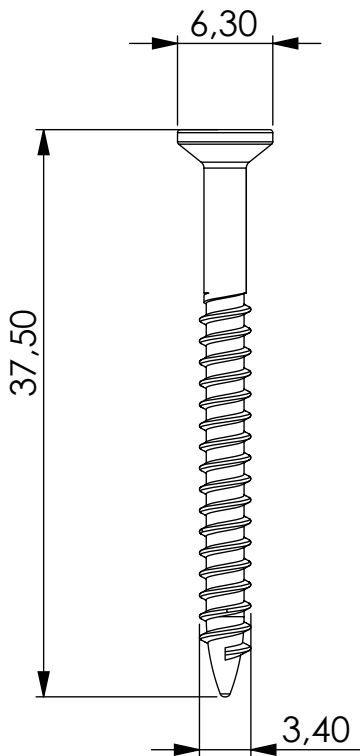

1

2

3

4

A

B

C

D

E

F

DIN 7982 / ISO 7050  
pan-head screw with PH drive

Warwick Gmbh & Co Music Equipment KG  
Gewerbepark 46  
D-08258 Markneukirchen  
Tel : +49 (0) 37422 555 - 0  
Fax : +49 (0) 37422 555- 9999  
e-mail : info@warwick.de

	NAME	DATE
DRAWN		Montag, 13. November 2023
CHK'D		A-01
	Scale 2:1	SHEET 2 OF 2

SP 30763 B

**Copyright**  
This drawing is the property of Warwick Gmbh & Co Music Equipment KG.  
The information given on it is protected by copyright and any form of copying or reproduction is strictly forbidden.