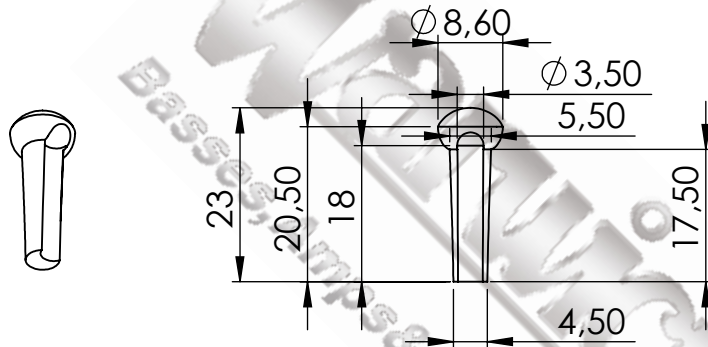

FRV BRIDGE 00002

Color : Black

UNLESS OTHERWISE SPECIFIED:
DIMENSIONS ARE IN MILLIMETERS

DO NOT SCALE DRAWING

REVISION A-01

Copyright: The drawing is property of
Warwick GmbH & Co
Music Equipment KG.
The information given on it is protected by
copyright any form
of copying or reproduction is strictly
forbidden.

TITLE:

Vintage 6/12 Str Western Black

Warwick GmbH & Co. Music Equipment KG
Gewerbepark 46
08258 Markneukirchen

DWG NO.

FRV BRIGEPIN 00002

A4

SCALE:1:1

SHEET 1 OF 1