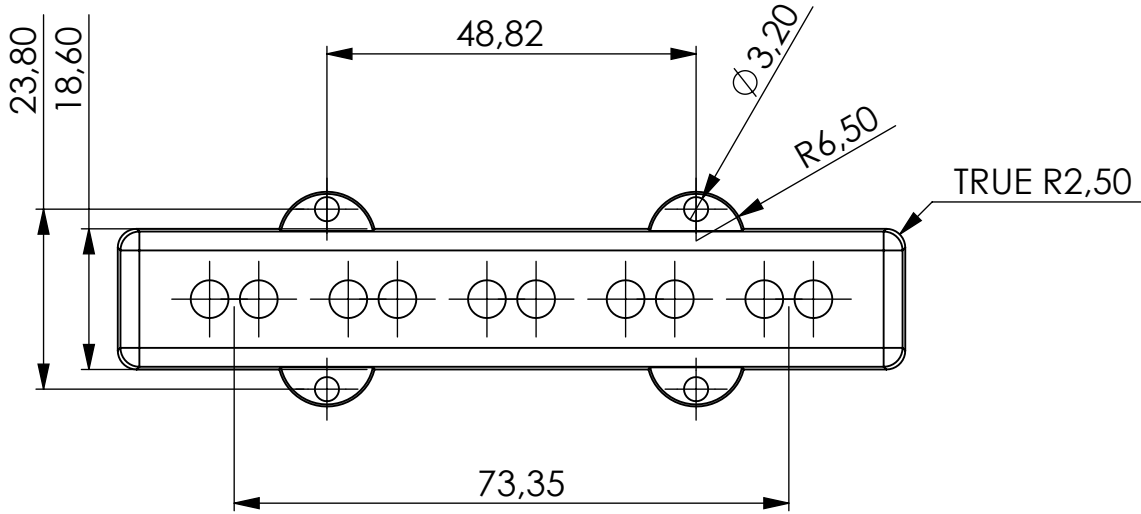

A

B

C

D

E

F

Please add additional 4mm in total height to compensate for the pickup cable!

Warwick Gmbh & Co Music Equipment KG
 Gewerbepark 46
 D-08258 Markneukirchen
 Tel : +49 (0) 37422 555 - 0
 Fax : +49 (0) 37422 555- 9999
 e-mail : info@warwick.de

	NAME	DATE
DRAWN		Donnerstag, 15. September 2022
CHK'D		A-01
Scale 1:1	SHEET 2 OF 2	A4

SAC PU J5 B ST W

Copyright
 This drawing is the property of Warwick Gmbh & Co Music Equipment KG.
 The information given on it is protected by copyright and any form of copying or reproduction is strictly forbidden.