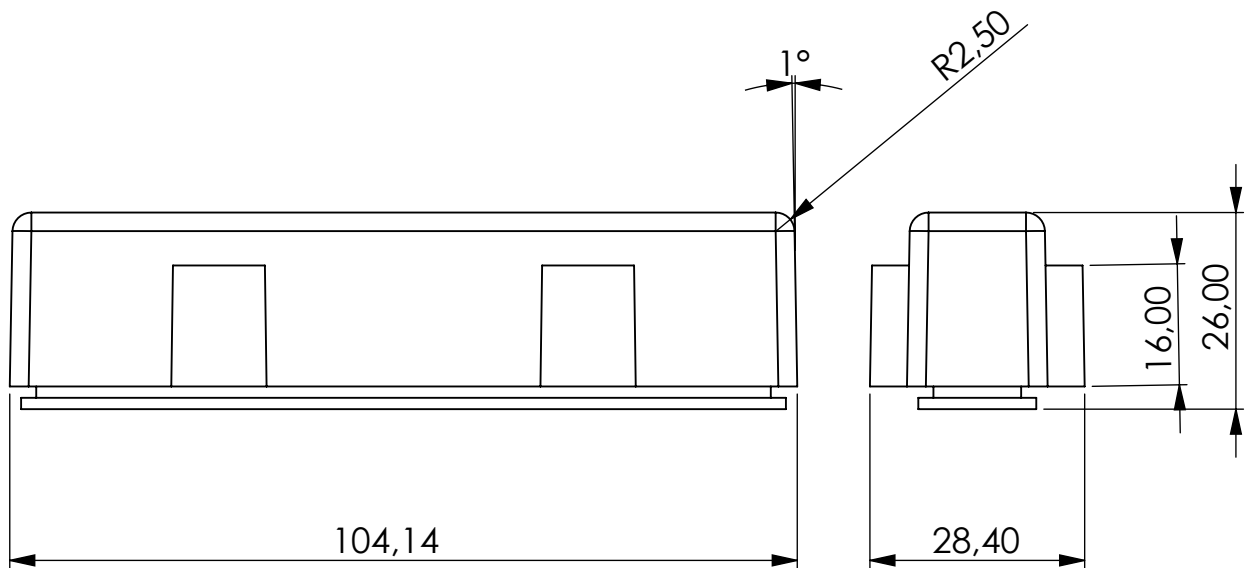

A

B

C

D

E

F

Please add additional 4mm in total height to compensate for the pickup cable!

Warwick Gmbh & Co Music Equipment KG
 Gewerbepark 46
 D-08258 Markneukirchen
 Tel : +49 (0) 37422 555 - 0
 Fax : +49 (0) 37422 555- 9999
 e-mail : info@warwick.de

	NAME	DATE
DRAWN		Donnerstag, 15. September 2022
CHK'D		A-01
Scale 1:1	SHEET 2 OF 2	A4

SAC PU J5 B ST W

Copyright
 This drawing is the property of Warwick Gmbh & Co Music Equipment KG.
 The information given on it is protected by copyright and any form of copying or reproduction is strictly forbidden.