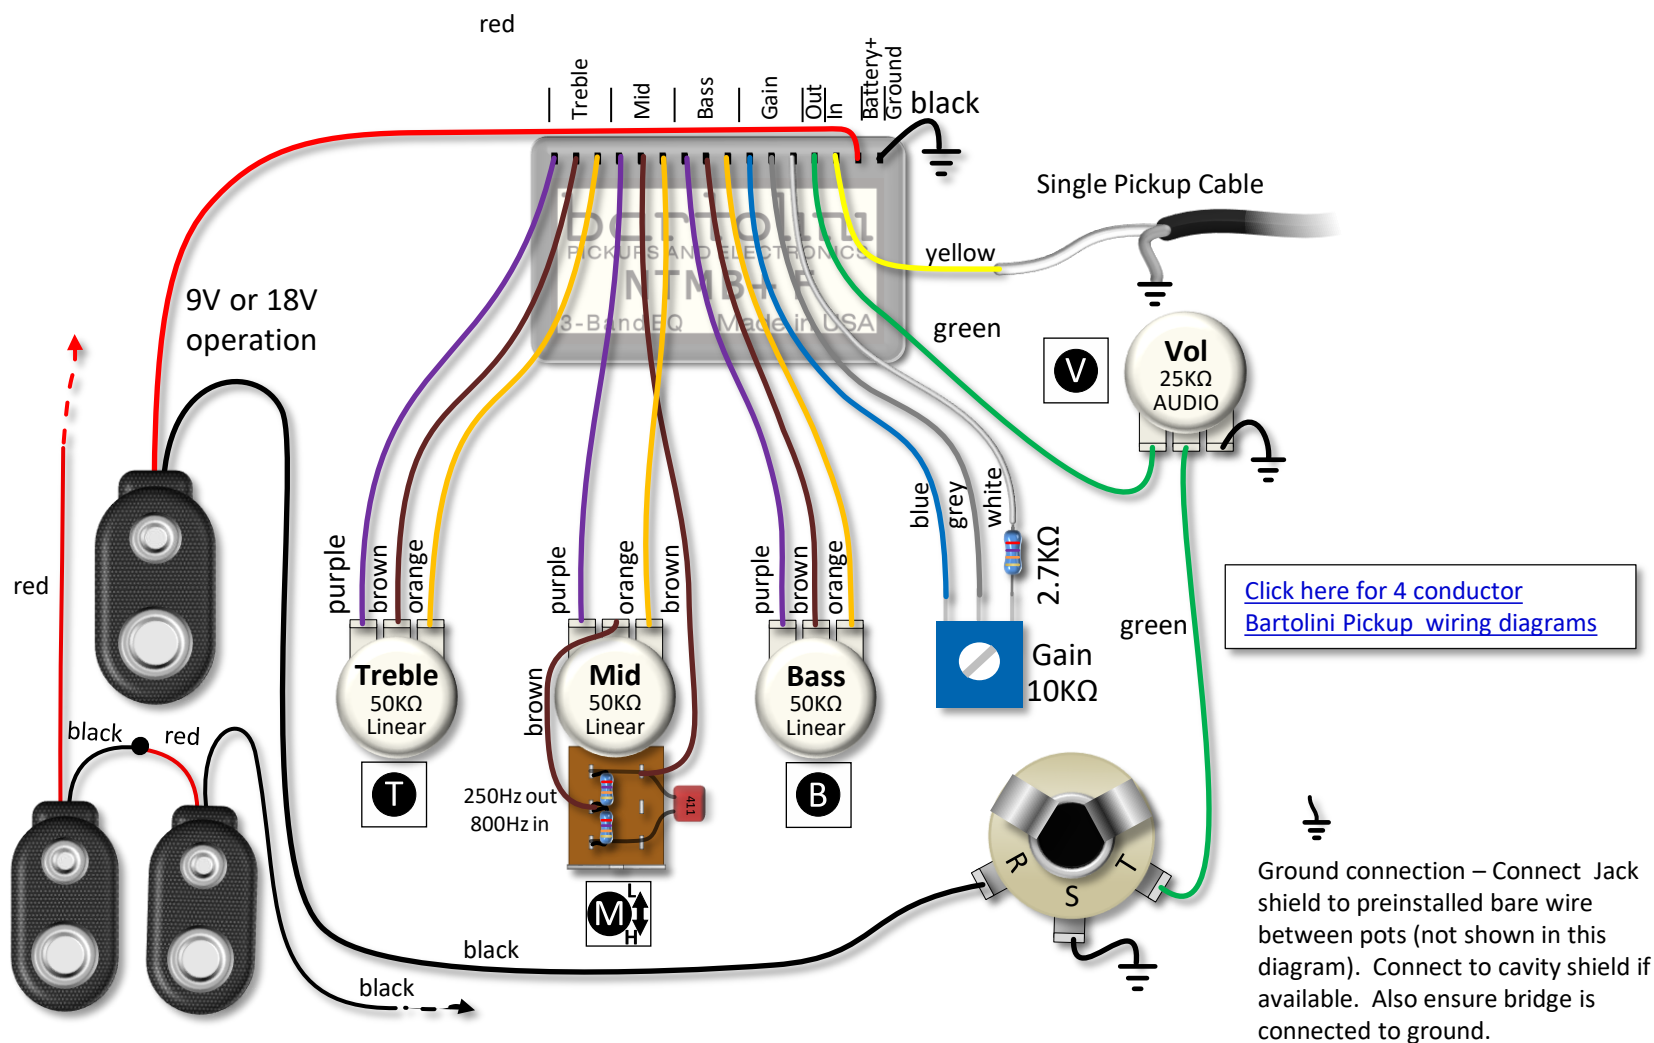

3 Band NTMB+F Preamp, 4 Pots, push/pull mid

Ordering Details:

<https://bartolini.net/product/hr25/>

Model/SKU

Description

UPC

HR-2.5/918

3 Band EQ, 4 Pots: (Volume) (Treble) (Mid with 250/800Hz push-pull) (Bass)