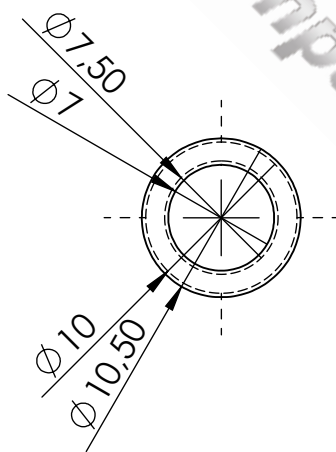

Rivet 7*0,3*6,5

UNLESS OTHERWISE SPECIFIED:
DIMENSIONS ARE IN MILLIMETERS

Nickel

DO NOT SCALE DRAWING

REVISION

Copyright: The drawing is property of Warwick GmbH&Co
Music Equipment KG.
The information given on it is protected by copyright any form
of copying or reproduction is strictly forbidden.

TITLE:

Nickel Rivet 7 x 0.3 x 6,5 mm

Warwick GmbH & Co. Music Equipment KG
Gewerbepark 46
08258 Markneukirchen

DWG NO.

FRV RIVET 00002

A4

SCALE:2:1

SHEET 1 OF 1