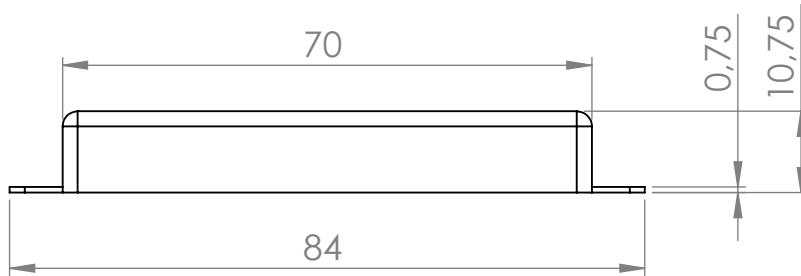

A

B

C

D

E

F

Warwick®

Warwick Gmbh & Co Music Equipment KG
Gewerbepark 46
D-08258 Markneukirchen
Tel : +49 (0) 37422 555 - 0
Fax : +49 (0) 37422 555- 9999
e-mail : info@warwick.de

	NAME	DATE
DRAWN	Niedermaier	Dienstag, 8. Dezember 2020
CHK'D		A-01
	Scale 1:1	SHEET 1 OF 1

M 60462

Copyright
This drawing is the property of Warwick Gmbh & Co Music Equipment KG.
The information given on it is protected by copyright and any form of copying or reproduction is strictly forbidden.