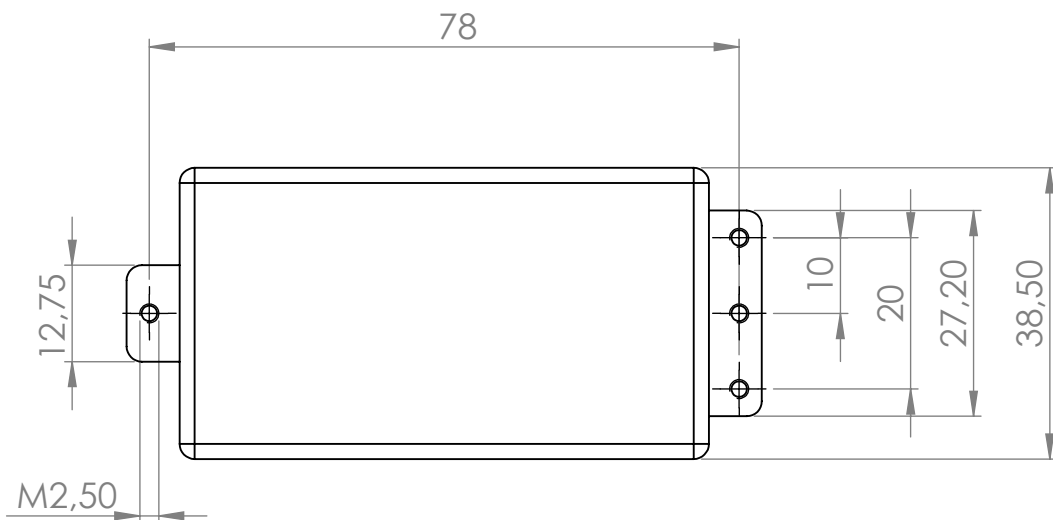

A

B

C

D

E

F

Warwick®

Warwick Gmbh & Co Music Equipment KG
Gewerbepark 46
D-08258 Markneukirchen
Tel : +49 (0) 37422 555 - 0
Fax : +49 (0) 37422 555- 9999
e-mail : info@warwick.de

	NAME	DATE
DRAWN	Niedermaier	Dienstag, 8. Dezember 2020
CHK'D		A-01
	Scale 1:1	SHEET 1 OF 1

M 60462

Copyright
This drawing is the property of Warwick Gmbh & Co Music Equipment KG.
The information given on it is protected by copyright and any form of copying or reproduction is strictly forbidden.