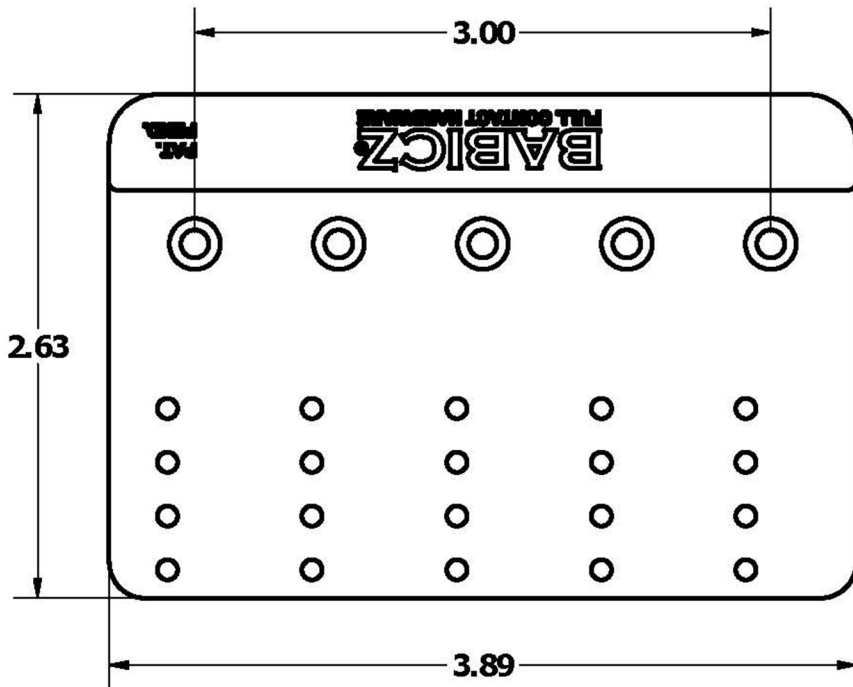

# Babicz Full Contact Hardware 5-String Bass Bridge (Fender Style)

"Easy String Load"  
Feature

String Spacing

CONFIDENTIAL & PROPRIETARY

NO PART OF THIS DRAWING MAY BE USED OR REPRODUCED WITHOUT THE WRITTEN CONSENT OF BABICZ DESIGN LTD., NOR SHALL ANY PART OF THIS DOCUMENT BE USED EXCEPT WITHIN THE TERMS LISTED UNDER AN AUTHORIZED AGREEMENT ISSUED BY BABICZ DESIGN LTD.

PROPERTY OF:  
BABICZ DESIGN LTD.

All Dimensions = "Inches"