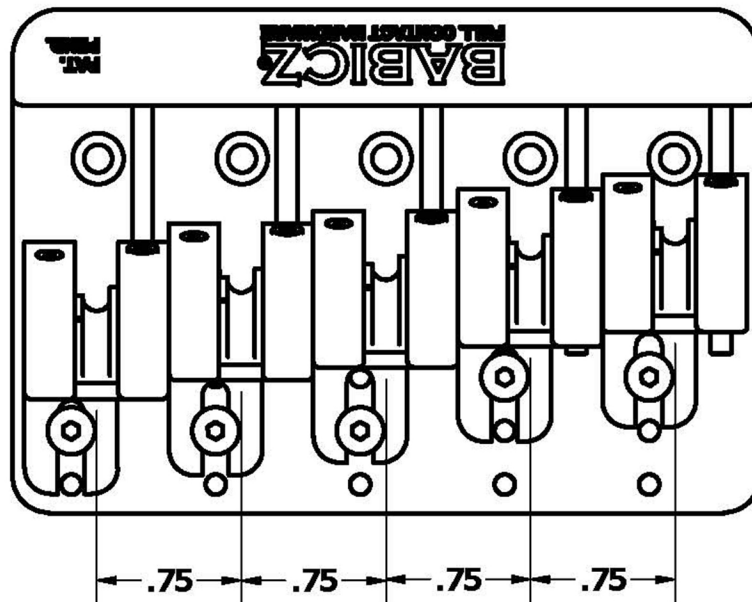

# Babicz Full Contact Hardware 5-String Bass Bridge (Fender Style)

"Easy String Load"  
Feature

String Spacing

CONFIDENTIAL & PROPRIETARY

NO PART OF THIS DRAWING MAY BE USED OR REPRODUCED WITHOUT THE WRITTEN CONSENT OF BABICZ DESIGN LTD., NOR SHALL ANY PART OF THIS DOCUMENT BE USED EXCEPT WITHIN THE TERMS LISTED UNDER AN AUTHORIZED AGREEMENT ISSUED BY BABICZ DESIGN LTD.

PROPERTY OF:  
BABICZ DESIGN LTD.

All Dimensions = "Inches"