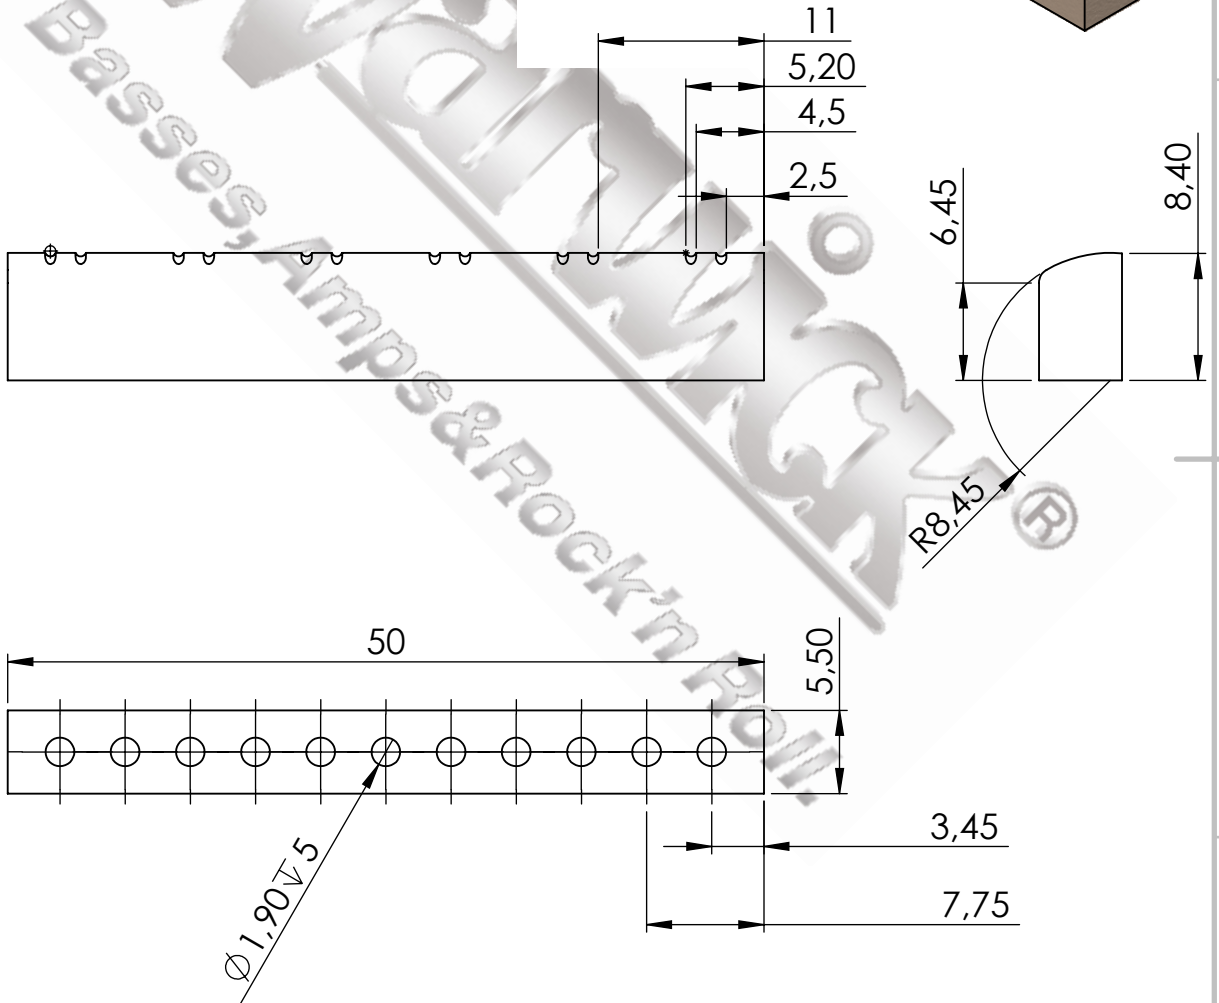

UNLESS OTHERWISE SPECIFIED:
DIMENSIONS ARE IN MILLIMETERS

DO NOT SCALE DRAWING

REVISION

Copyright: The drawing is property of Warwick GmbH&Co
Music Equipment KG.
The information given on it is protected by copyright any form
of copying or reproduction is strictly forbidden.

TITLE:

Vintage Nut

Warwick GmbH & Co. Music Equipment KG
Gewerbepark 46
08258 Markneukirchen

DWG NO.

FRV NUT 00003

A4

SCALE:2:1

SHEET 1 OF 1