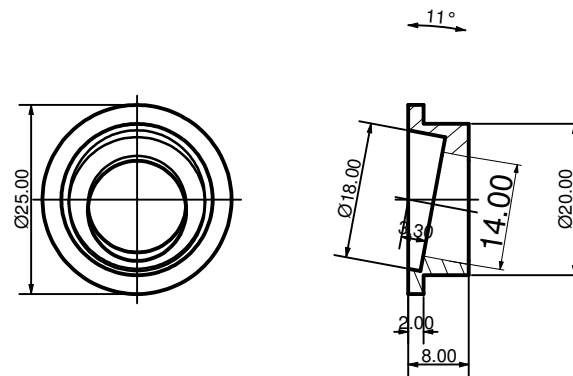

SP W 30040 14MM

Bushing for Angled Mounted Schaller M4 Machine Heads with 14 mm post diameter. Warwick Basses built from '84-'87

Warwick GmbH & Co. Music Equipment KG
Gewerbegebiet Wohlhausen
D-08258 Markneukirchen
Tel: +49 (0) 37422 555 0
Fax: +49 (0) 37422 555 99

20.04.2010

SP W 30040 14MM