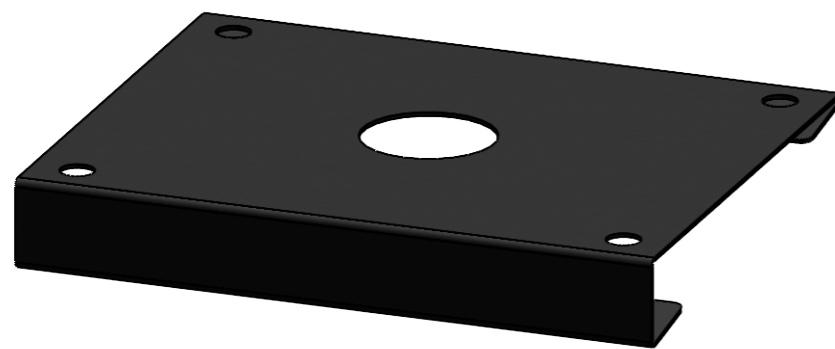

# RBO STEP UP 2

material:  
 -1mm metal plate  
 -coated solid black  
 -tolerance -0/+0.2mm

PROPRIETARY AND CONFIDENTIAL THE INFORMATION CONTAINED IN THIS DRAWING IS THE SOLE PROPERTY OF WARWICK GmbH Und Co Music Equipment KG. ANY REPRODUCTION IN PART OR AS A WHOLE WITHOUT THE WRITTEN PERMISSION OF WARWICK GmbH Und Co Music Equipment KG IS PROHIBITED.		RBO STEP UP 2	
Warwick GmbH & Co Music Equipment KG represented by the managing director Hans Peter Wilfer Gewerbepark 46 D-08258 Markneukirchen GERMANY  Phone: +49 (0) 37422 555 0 Fax: +49 (0) 37422 555 99 info@warwick.de		All units in mm unless otherwise specified	
		Scale 1:2	
		13.03.2022	Sheet 2 of 3