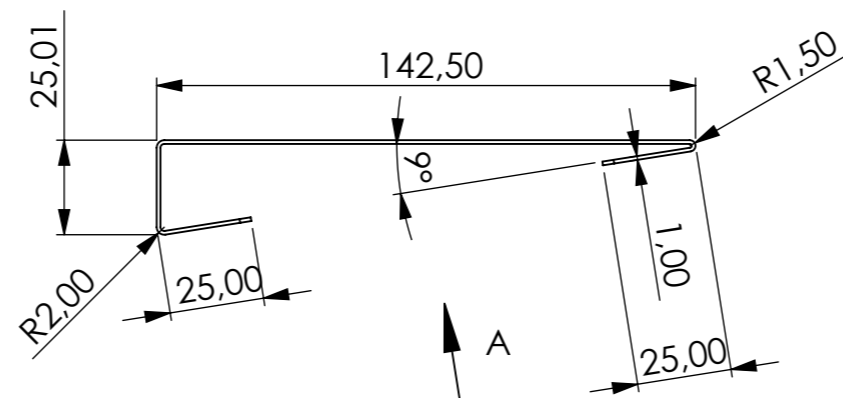

# RBO STEP UP 2

material:  
 -1mm metal plate  
 -coated solid black  
 -tolerance -0/+0.2mm

PROPRIETARY AND CONFIDENTIAL THE INFORMATION CONTAINED IN THIS DRAWING IS THE SOLE PROPERTY OF WARWICK GmbH Und Co Music Equipment KG. ANY REPRODUCTION IN PART OR AS A WHOLE WITHOUT THE WRITTEN PERMISSION OF WARWICK GmbH Und Co Music Equipment KG IS PROHIBITED.		RBO STEP UP 2	
Warwick GmbH & Co Music Equipment KG represented by the managing director Hans Peter Wilfer Gewerbepark 46 D-08258 Markneukirchen GERMANY  Phone: +49 (0) 37422 555 0 Fax: +49 (0) 37422 555 99 info@warwick.de		All units in mm unless otherwise specified	
		Scale 1:2	
		13.03.2022	Sheet 2 of 3