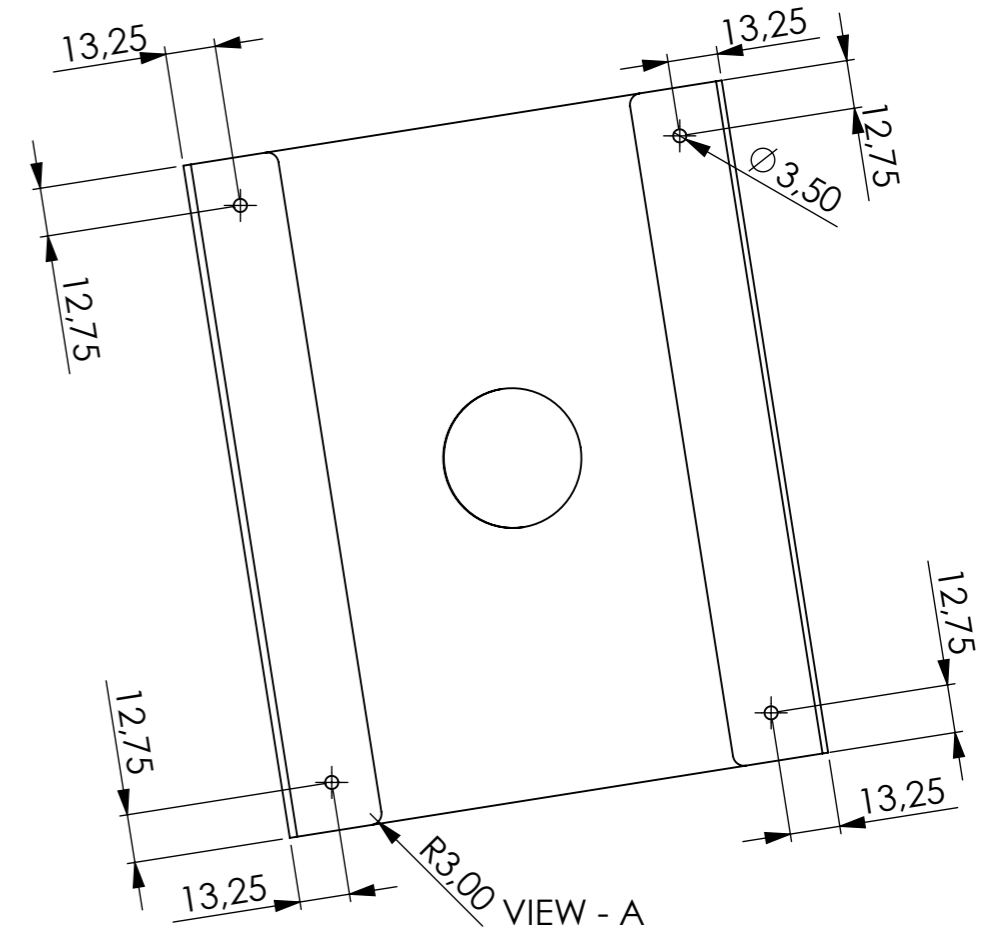

# RBO STEP UP 2

material:  
 -1mm metal plate  
 -coated solid black  
 -tolerance -0/+0.2mm

PROPRIETARY AND CONFIDENTIAL THE INFORMATION CONTAINED IN THIS DRAWING IS THE SOLE PROPERTY OF WARWICK GmbH Und Co Music Equipment KG. ANY REPRODUCTION IN PART OR AS A WHOLE WITHOUT THE WRITTEN PERMISSION OF WARWICK GmbH Und Co Music Equipment KG IS PROHIBITED.		RBO STEP UP 2	
Warwick GmbH & Co Music Equipment KG represented by the managing director Hans Peter Wilfer Gewerbepark 46 D-08258 Markneukirchen GERMANY  Phone: +49 (0) 37422 555 0 Fax: +49 (0) 37422 555 99 info@warwick.de		All units in mm unless otherwise specified	
		Scale 1:2	
		13.03.2022	Sheet 2 of 3