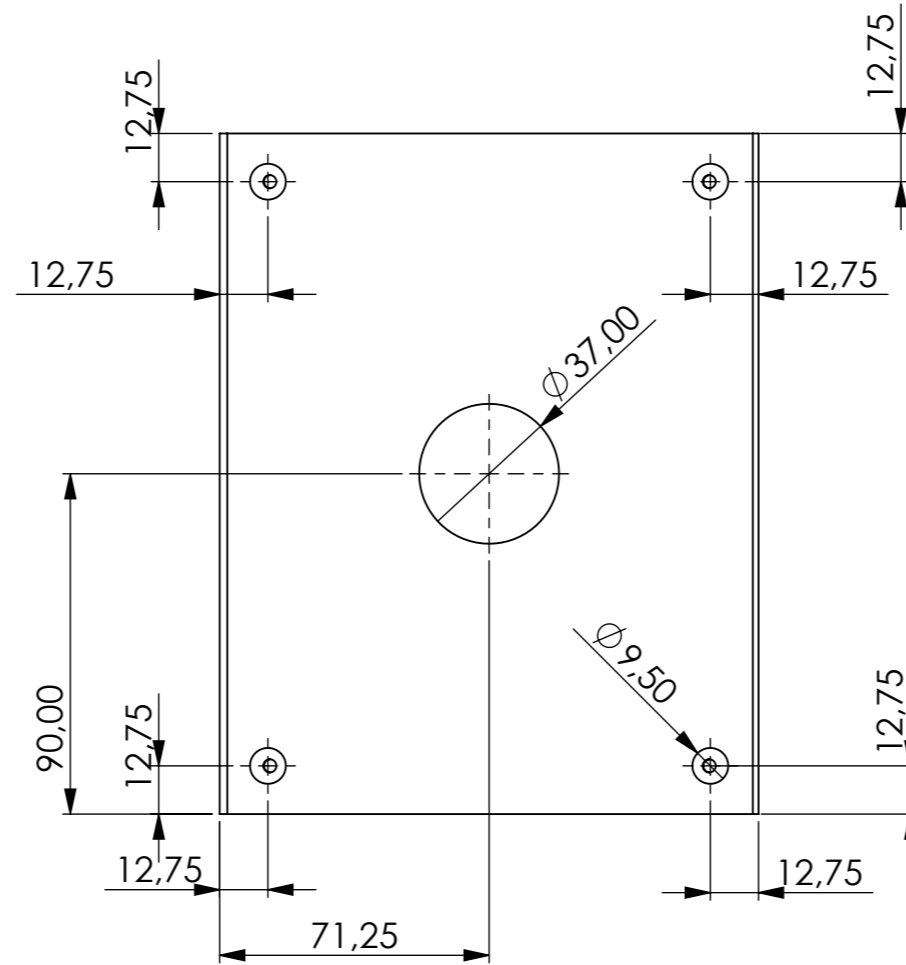

# RBO STEP UP 2

material:  
 -1mm metal plate  
 -coated solid black  
 -tolerance -0/+0.2mm

PROPRIETARY AND CONFIDENTIAL THE INFORMATION CONTAINED IN THIS DRAWING IS THE SOLE PROPERTY OF WARWICK GmbH Und Co Music Equipment KG. ANY REPRODUCTION IN PART OR AS A WHOLE WITHOUT THE WRITTEN PERMISSION OF WARWICK GmbH Und Co Music Equipment KG IS PROHIBITED.		RBO STEP UP 2	
Warwick GmbH & Co Music Equipment KG represented by the managing director Hans Peter Wilfer Gewerbepark 46 D-08258 Markneukirchen GERMANY  Phone: +49 (0) 37422 555 0 Fax: +49 (0) 37422 555 99 info@warwick.de		All units in mm unless otherwise specified	
		Scale 1:2	
		13.03.2022	Sheet 2 of 3