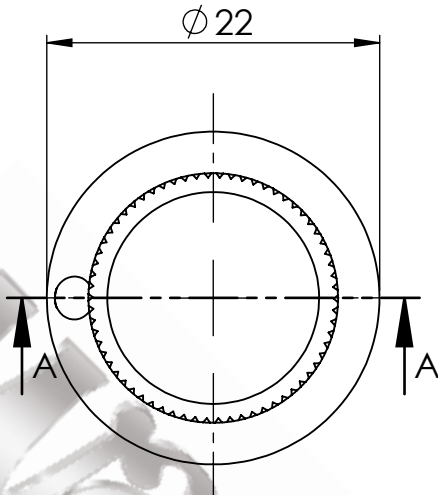

SECTION A-A

UNLESS OTHERWISE SPECIFIED: DIMENSIONS ARE IN MILLIMETERS	DO NOT SCALE DRAWING	REVISION
Copyright: The drawing is property of Warwick GmbH&Co Music Equipment KG. The information given on it is protected by copyright any form of copying or reproduction is strictly forbidden.	TITLE: FRV Knob 00004 V & T	
Warwick GmbH & Co. Music Equipment KG Gewerbepark 46 08258 Markneukirchen	DWG NO.	A4
SCALE:2:1	SHEET 1 OF 1	