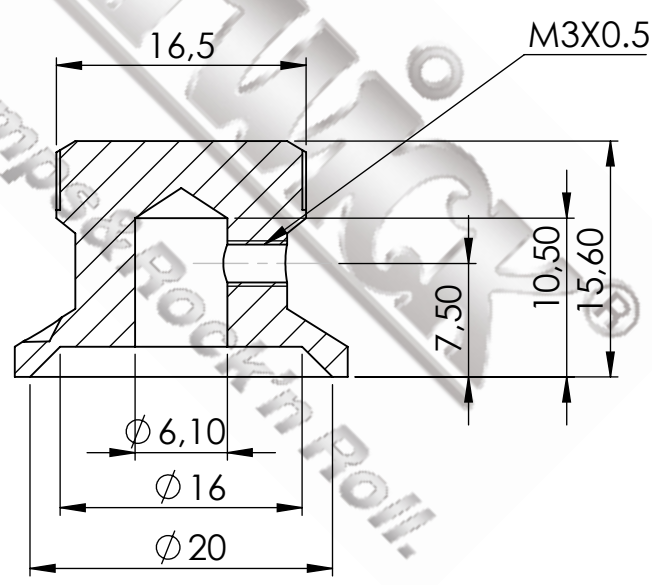

SECTION A-A

UNLESS OTHERWISE SPECIFIED: DIMENSIONS ARE IN MILLIMETERS	DO NOT SCALE DRAWING	REVISION
Copyright: The drawing is property of Warwick GmbH&Co Music Equipment KG. The information given on it is protected by copyright any form of copying or reproduction is strictly forbidden.	TITLE: FRV Knob 00004 V & T	
Warwick GmbH & Co. Music Equipment KG Gewerbepark 46 08258 Markneukirchen	DWG NO.	A4
SCALE:2:1	SHEET 1 OF 1	