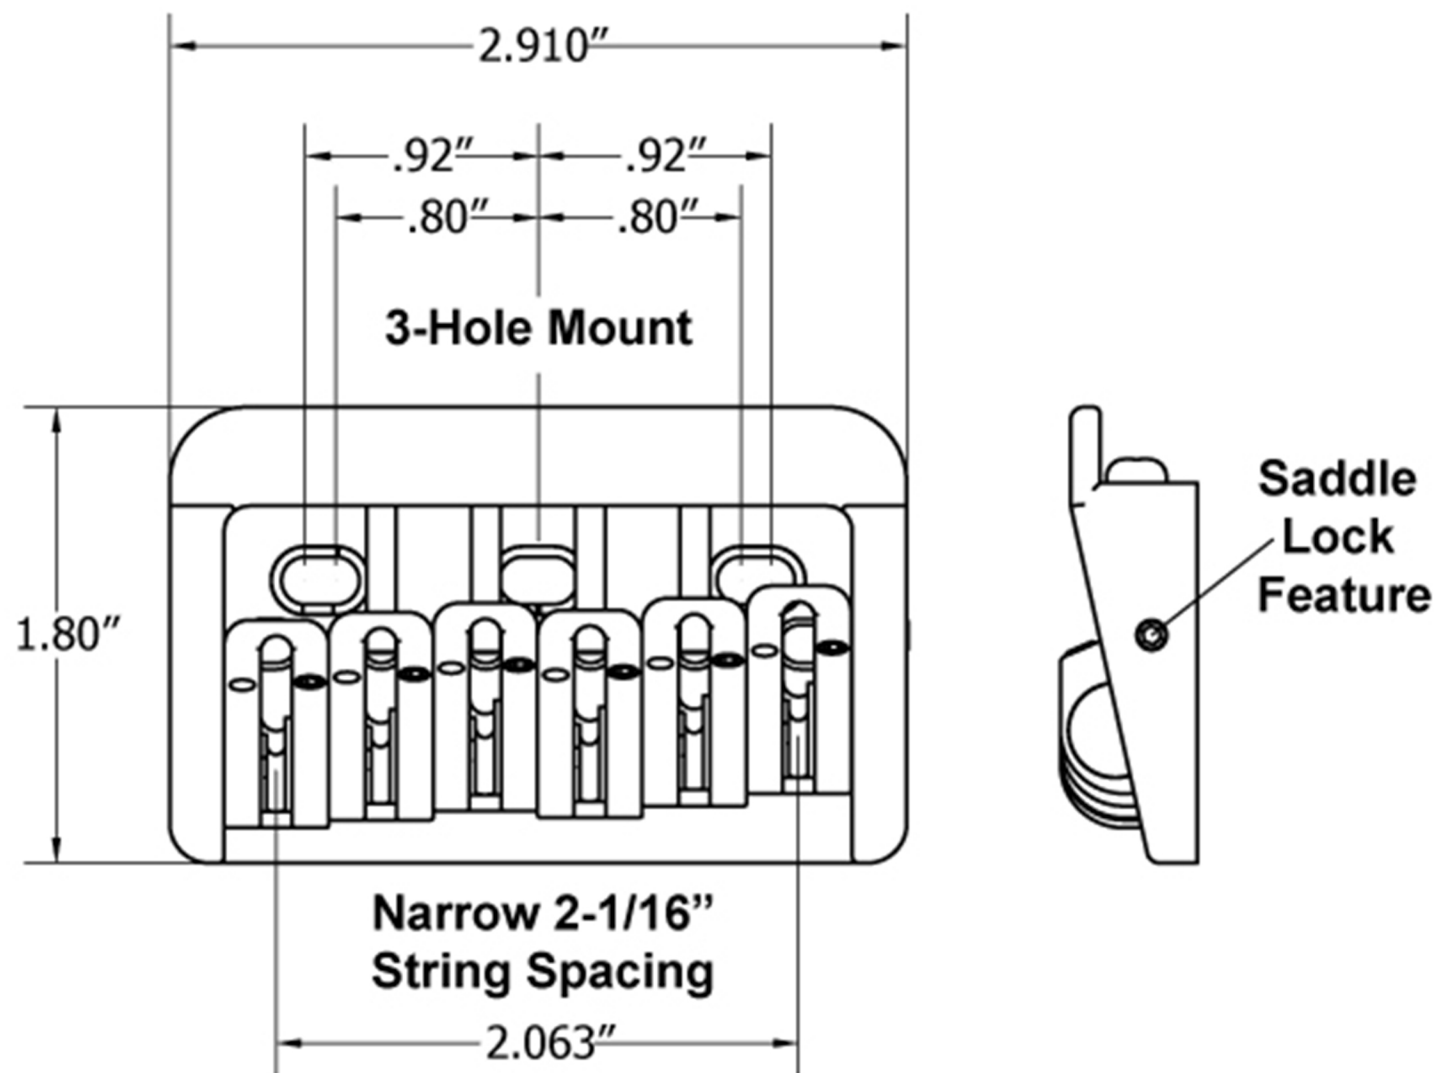

Babicz Full Contact Hardware FCH-Fixed 6 Hardtail, Original

Fits most 3-Hole Mount Fender Strats and Tele Guitars
with American Standard and/or Vintage Fixed Bridges

CONFIDENTIAL & PROPRIETARY

NO PART OF THIS DRAWING MAY BE USED OR REPRODUCED WITHOUT THE WRITTEN CONSENT OF BABICZ DESIGN LTD, NOR SHALL ANY PART OF THIS DOCUMENT BE USED EXCEPT WITHIN THE TERMS LISTED UNDER AN AUTHORIZED AGREEMENT ISSUED BY BABICZ DESIGN LTD.

PROPERTY OF:
BABICZ DESIGN LTD.

Drawing & Design
by Jeffrey T. Babicz Sr.

**All Dimensions = INCHES
Not to scale**