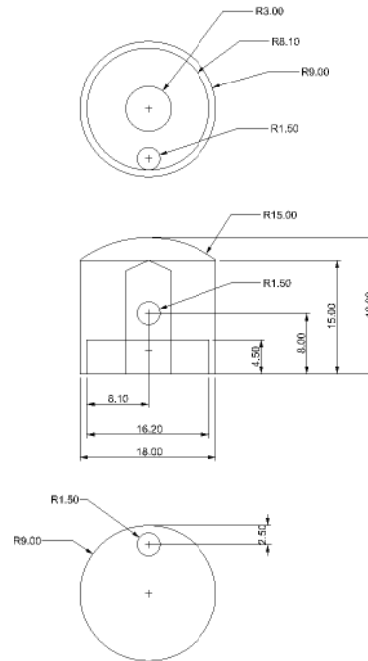

## Warwick Production

Stacked knob with curved top  
X 30415 / X 30416 / X 30417 / X 30418

Scale 1:1  
Dimensions in mm

2 set screws: M3, 6mm Allenkey

X 30415 BK  
X 30416 GD  
X 30417 SC  
X 30418 CR

Convex pattern on side wall:  
(Top without pattern!)