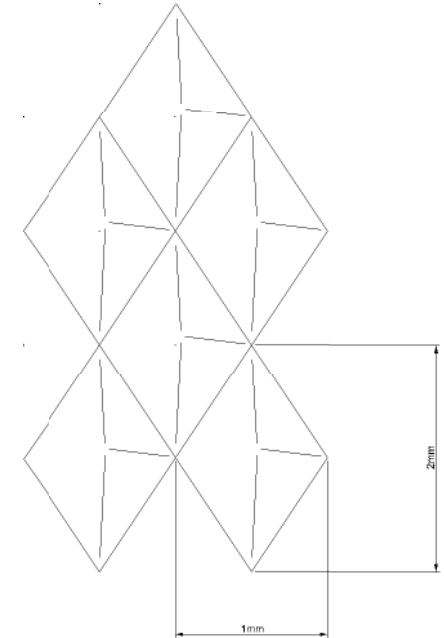

## Warwick Production

Stacked knob with curved top  
X 30415 / X 30416 / X 30417 / X 30418

Scale 1:1  
Dimensions in mm

2 set screws: M3, 6mm Allenkey

X 30415 BK  
X 30416 GD  
X 30417 SC  
X 30418 CR

Convex pattern on side wall:  
(Top without pattern!)