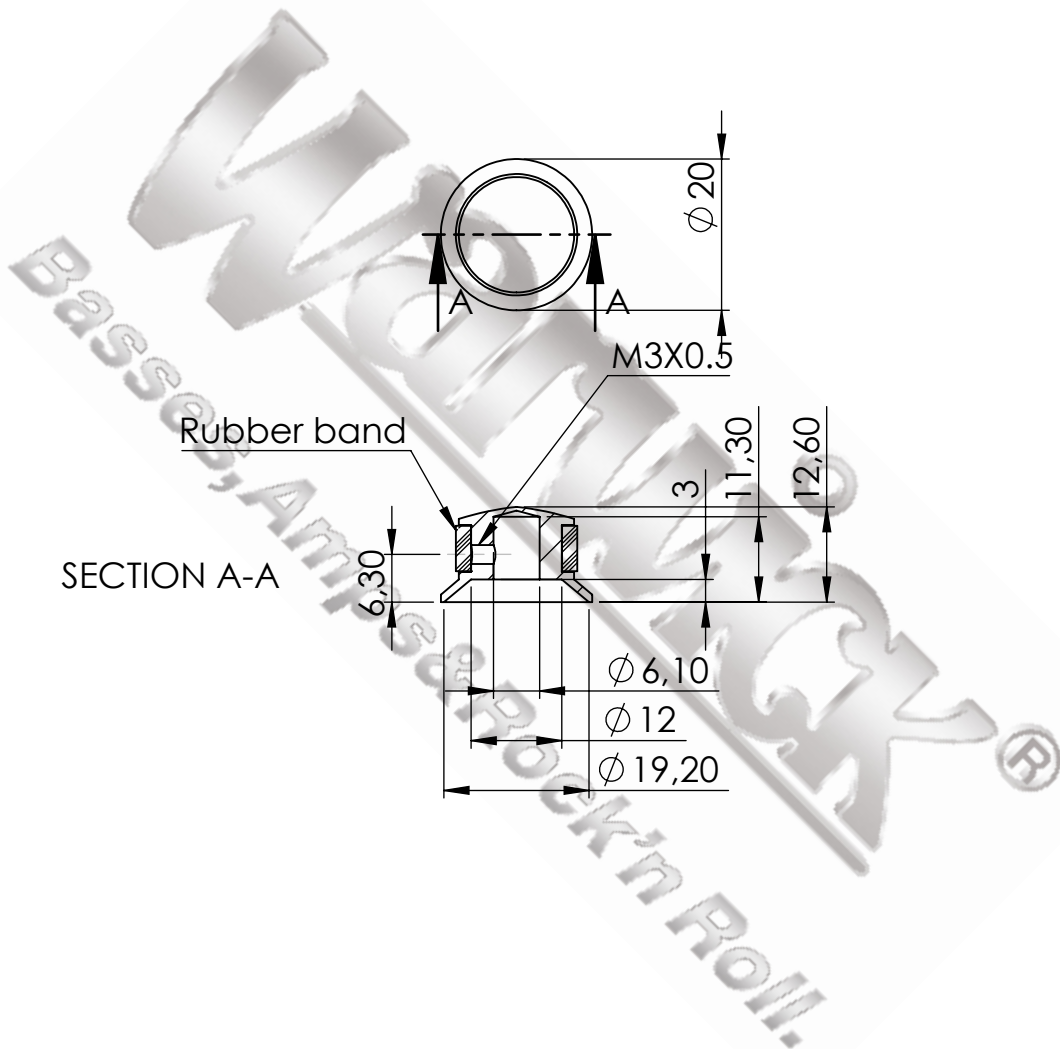

UNLESS OTHERWISE SPECIFIED:
DIMENSIONS ARE IN MILLIMETERS

DO NOT SCALE DRAWING

REVISION

Copyright: The drawing is property of Warwick GmbH&Co Music Equipment KG.
The information given on it is protected by copyright any form of copying or reproduction is strictly forbidden.