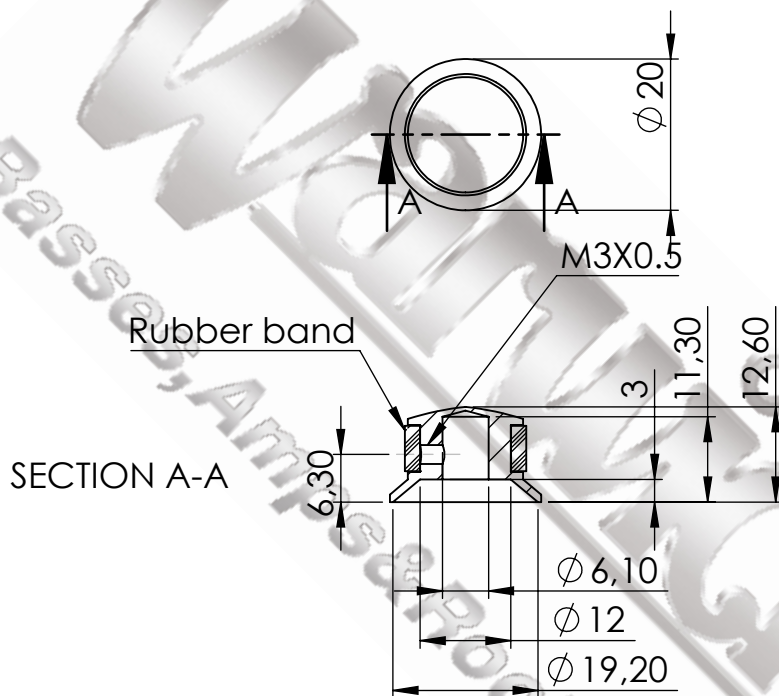

UNLESS OTHERWISE SPECIFIED:
DIMENSIONS ARE IN MILLIMETERS

DO NOT SCALE DRAWING

REVISION

Copyright: The drawing is property of Warwick GmbH&Co Music Equipment KG.
The information given on it is protected by copyright any form of copying or reproduction is strictly forbidden.