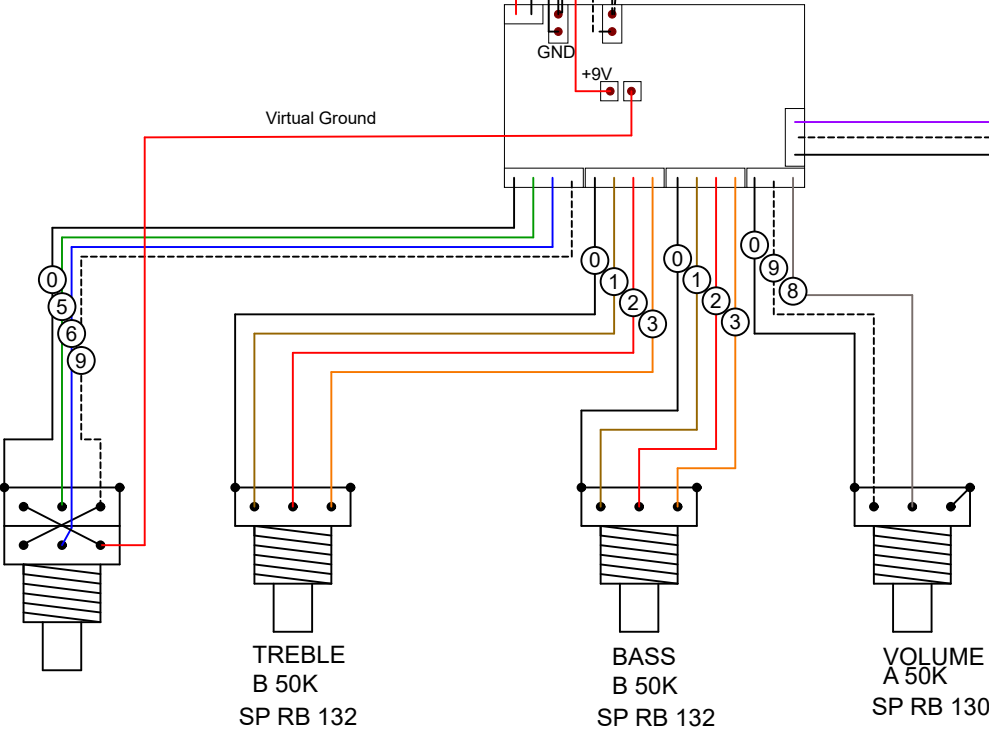

C

C

D

D

- black ①
- brown ②
- red ③
- orange ④
- yellow ⑤
- green ⑥
- blue ⑦
- purple ⑧
- grey ⑨
- white ⑩
- shrink tube
- ground

Balance
25K 05A/05C
or MN 25K
SP RB 131

TREBLE
B 50K
SP RB 132

BASS
B 50K
SP RB 132