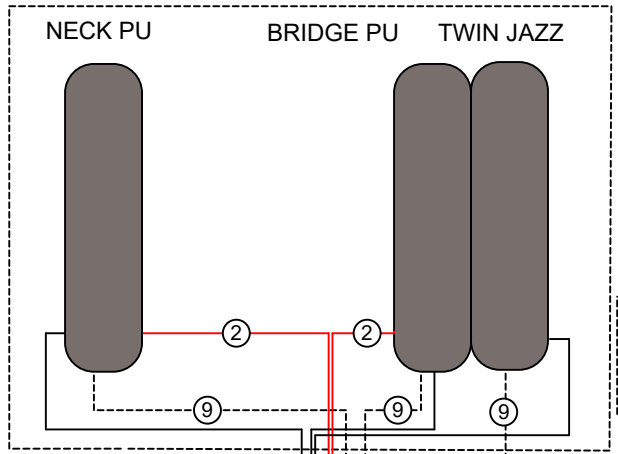

C

C

D

D

- black ①
- brown ②
- red ③
- orange ④
- yellow ⑤
- green ⑥
- blue ⑦
- purple ⑧
- grey ⑨
- white ⑩
- shrink tube
- ground

Balance
25K 05A/05C
or MN 25K
SP RB 131

TREBLE
B 50K
SP RB 132

BASS
B 50K
SP RB 132