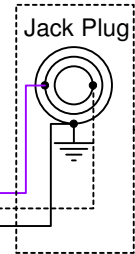

1

2

3

4

NECK PU

BRIDGE PU

- black ①
- brown ②
- red ③
- orange ④
- yellow ⑤
- green ⑥
- blue ⑦
- purple ⑧
- grey ⑨
- - - white ⑩
- (with tube) - shrink tube
- (with ground symbol) - ground

Balance
25K 05A/05C
or MN 25K
SP RB 131