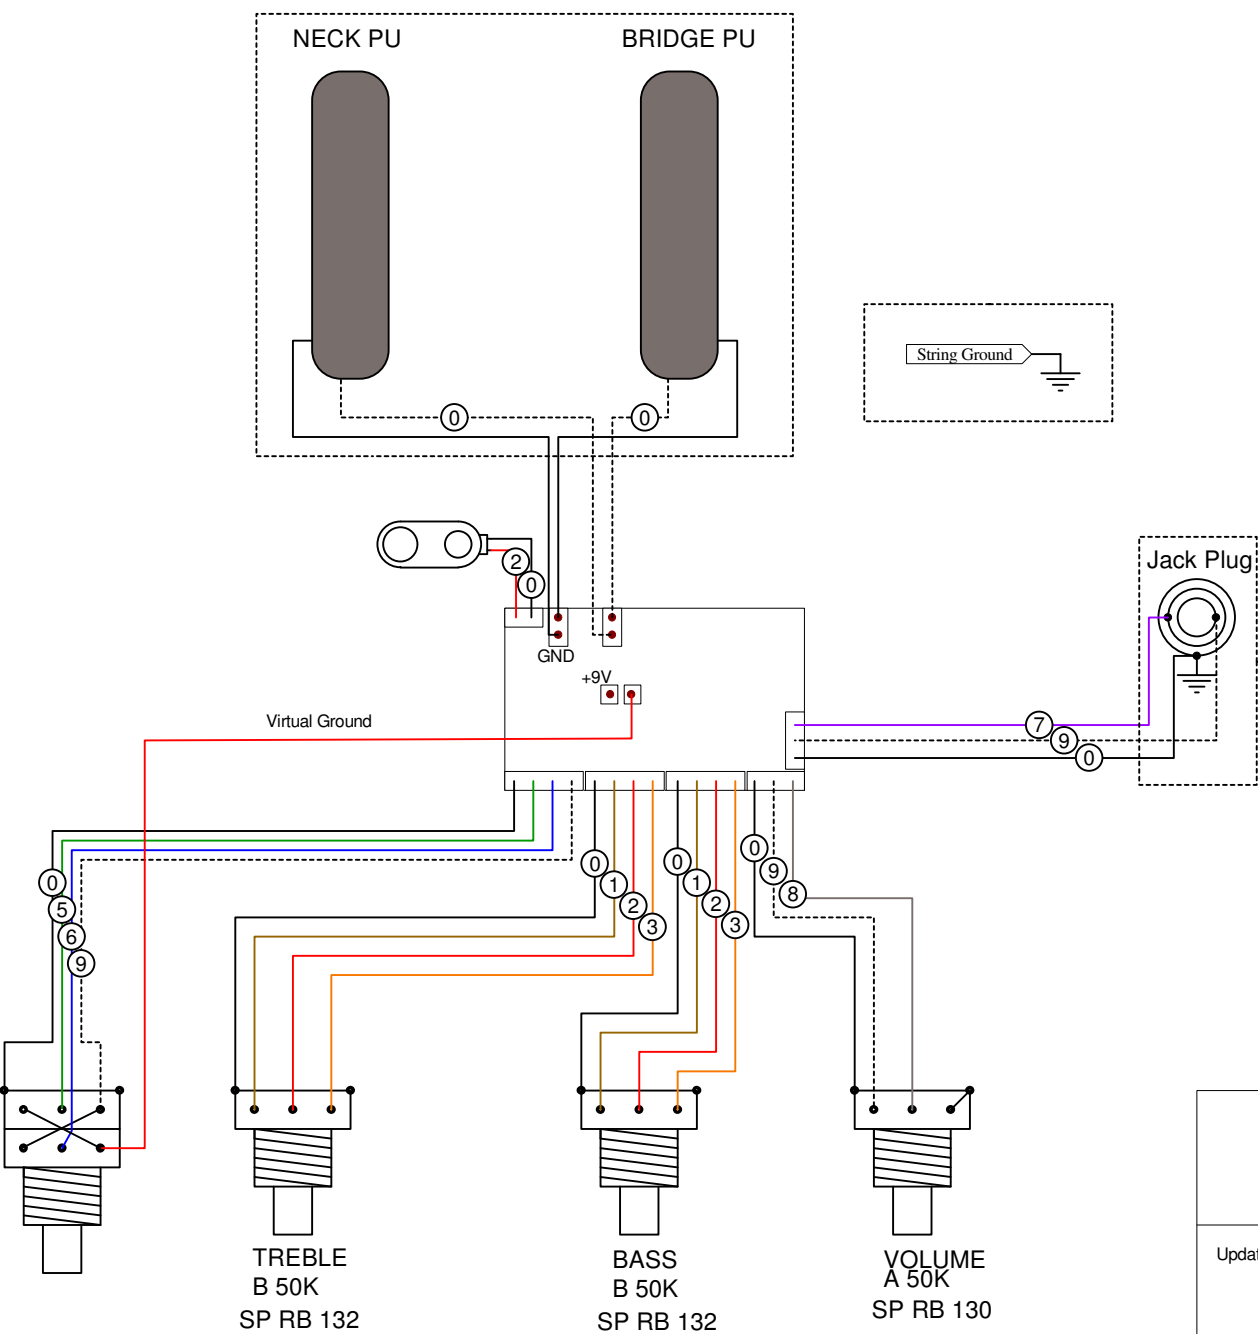

1

2

3

4

NECK PU

BRIDGE PU

- black ①
- brown ②
- red ③
- orange ④
- yellow ⑤
- green ⑥
- blue ⑦
- purple ⑧
- grey ⑨
- - - white ⑩
- (with tube) - shrink tube
- (with ground symbol) - ground

Balance
25K 05A/05C
or MN 25K
SP RB 131

SP RB 120 W active
Warwick Rockbass elec.
for passive pickups

1

2

3

4

A

A

B