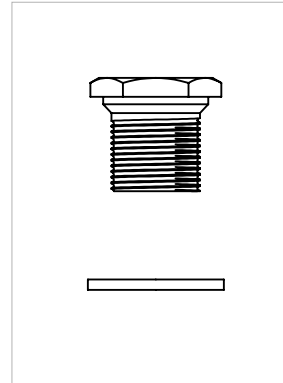

(Contemporary Y-Key Head)

(Contemporary Y-Key Head)

Approximate Weight	
Individual Machine Head	Complete Set (4 Machine Heads + Hardware)
.116lbs (52.62g)	.518lbs (235g)