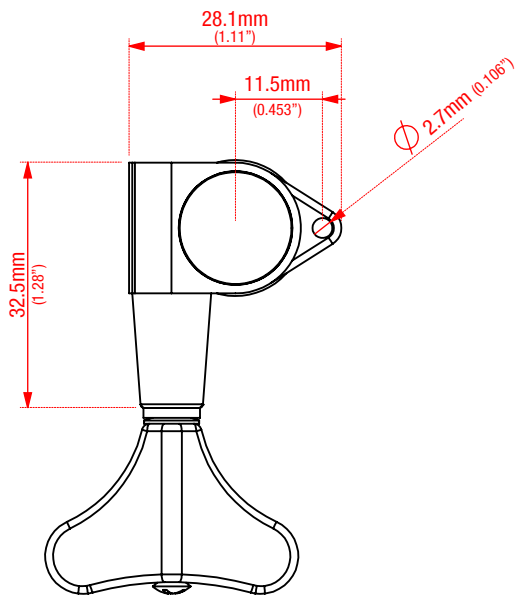

(Contemporary Y-Key Head)

(Contemporary Y-Key Head)

Approximate Weight	
Individual Machine Head	Complete Set (4 Machine Heads + Hardware)
.116lbs (52.62g)	.518lbs (235g)