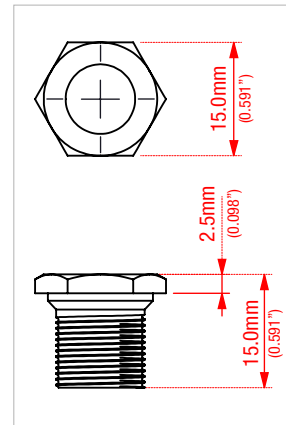

(Contemporary Y-Key Head)

(Contemporary Y-Key Head)

Approximate Weight	
Individual Machine Head	Complete Set (4 Machine Heads + Hardware)
.116lbs (52.62g)	.518lbs (235g)