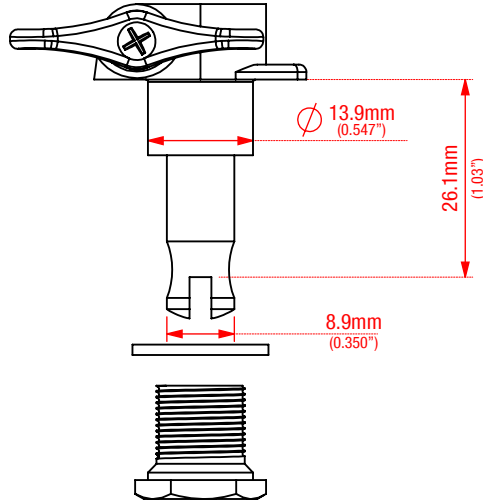

(Contemporary Y-Key Head)

(Contemporary Y-Key Head)

Approximate Weight	
Individual Machine Head	Complete Set (4 Machine Heads + Hardware)
.116lbs (52.62g)	.518lbs (235g)