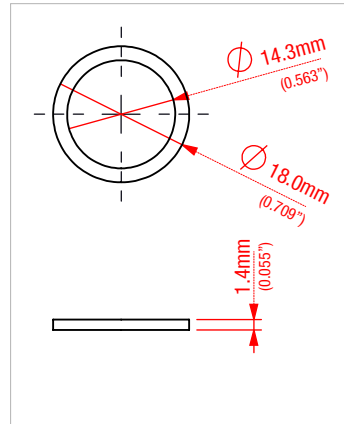

(Contemporary Y-Key Head)

(Contemporary Y-Key Head)

Approximate Weight	
Individual Machine Head	Complete Set (4 Machine Heads + Hardware)
.116lbs (52.62g)	.518lbs (235g)