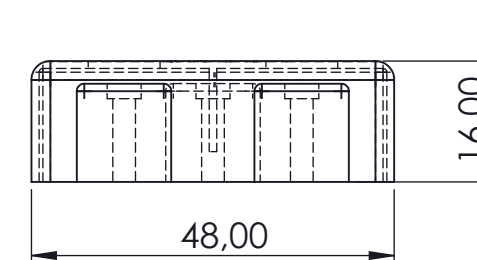

M 60107 R

PROPRIETARY AND CONFIDENTIAL THE INFORMATION CONTAINED IN THIS DRAWING IS THE SOLE PROPERTY OF WARWICK GmbH Und Co Music Equipment KG. ANY REPRODUCTION IN PART OR AS A WHOLE WITHOUT THE WRITTEN PERMISSION OF WARWICK GmbH Und Co Music Equipment KG IS PROHIBITED.		M 60107 R	
Warwick GmbH & Co Music Equipment KG represented by the managing director Hans Peter Wilfer Gewerbepark 46 D-08258 Markneukirchen GERMANY Phone. +49 (0) 37422 555 0 Fax. +49 (0) 37422 555 99 info@warwick.de		All units in mm unless otherwise specified	
		Scale 1:1	
		Sheet 3 of 4	
		04.12.2019	