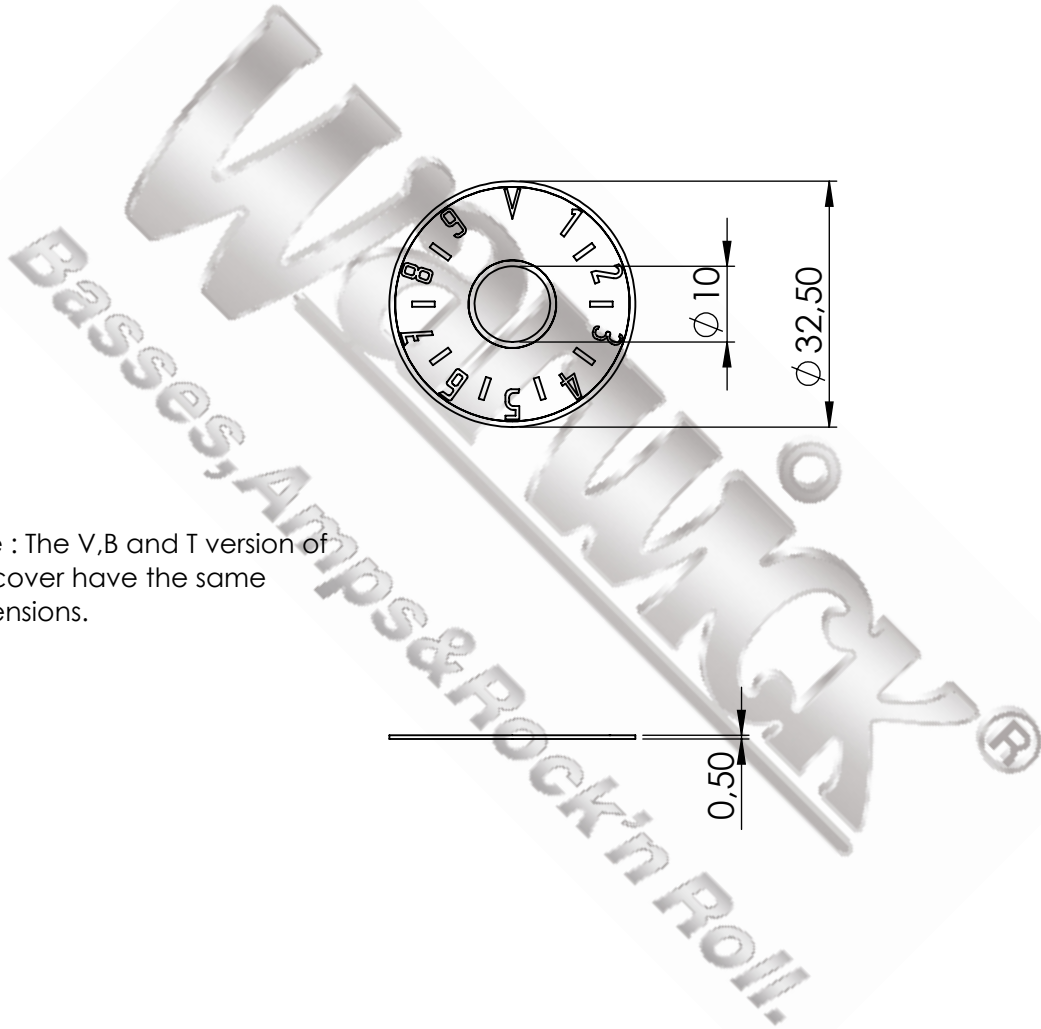

Note : The V,B and T version of the cover have the same dimensions.

UNLESS OTHERWISE SPECIFIED:
DIMENSIONS ARE IN MILLIMETERS

Color : Black with silver writings

DO NOT SCALE DRAWING

REVISION

Copyright: The drawing is property of Warwick GmbH&Co Music Equipment KG.
The information given on it is protected by copyright any form of copying or reproduction is strictly forbidden.