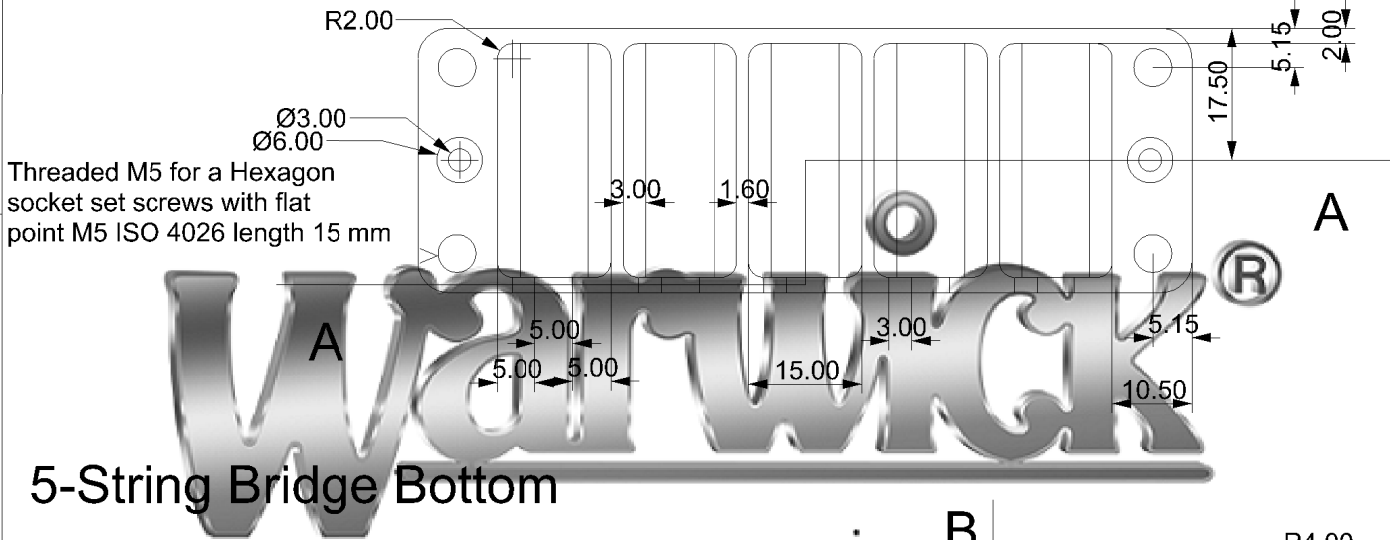

# 5-SStr. Bridge Top Part

# 5-String Bridge Bottom

Warwick Gmbh & Co Music Equipment KG  
 Gewerbepark 46  
 D-08258 Markneukirchen  
 Tel : +49 (0) 37422 555 - 0  
 Fax : +49 (0) 37422 555- 9999  
 e-mail : info@warwick.de

	NAME	DATEDATE
DRAWN		29.09.2016
Unless noted, all measurements are given in millimeters		
Scale 1:1	SHEET 1 OF 2	A4