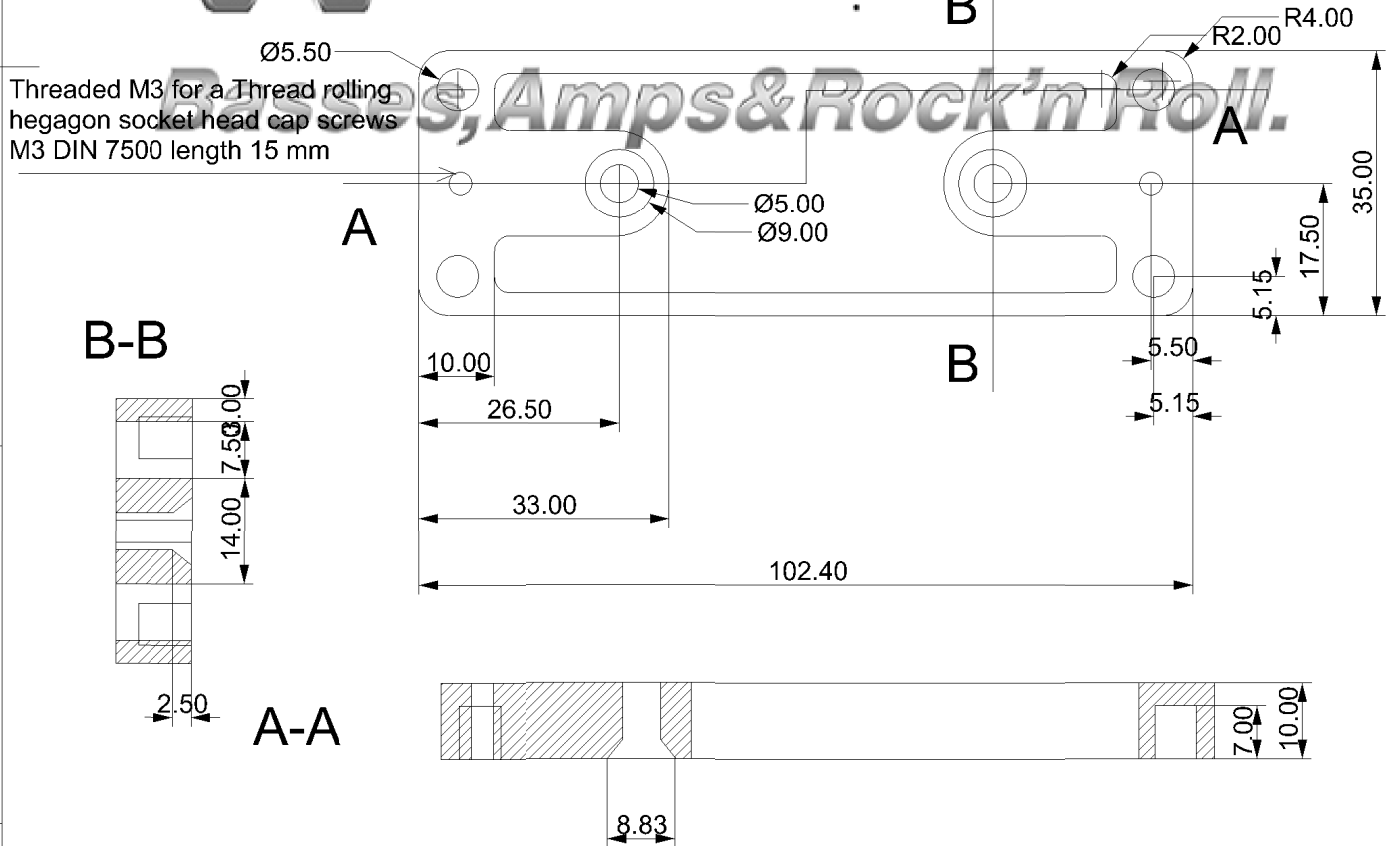

# 5-SStr. Bridge Top Part

# 5-String Bridge Bottom

Warwick Gmbh & Co Music Equipment KG  
 Gewerbepark 46  
 D-08258 Markneukirchen  
 Tel : +49 (0) 37422 555 - 0  
 Fax : +49 (0) 37422 555- 9999  
 e-mail : info@warwick.de

	NAME	DATEDATE
DRAWN		29.09.2016
Unless noted, all measurements are given in millimeters		
Scale 1:1	SHEET 1 OF 2	A4