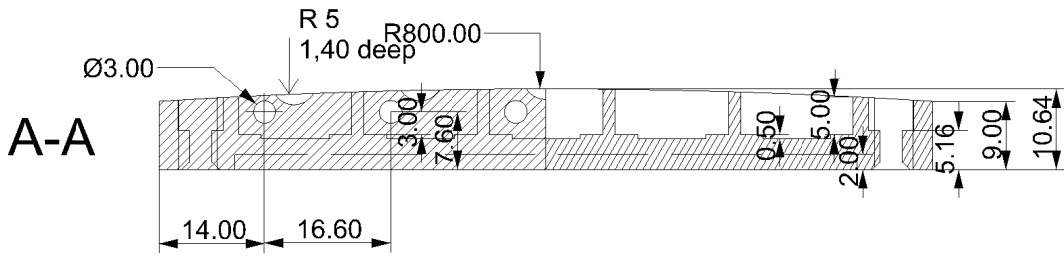

# 5-SStr. Bridge Top Part

# 5-String Bridge Bottom

Warwick Gmbh & Co Music Equipment KG  
 Gewerbepark 46  
 D-08258 Markneukirchen  
 Tel : +49 (0) 37422 555 - 0  
 Fax : +49 (0) 37422 555- 9999  
 e-mail : info@warwick.de

	NAME	DATEDATE
DRAWN		29.09.2016
Unless noted, all measurements are given in millimeters		
Scale 1:1	SHEET 1 OF 2	A4