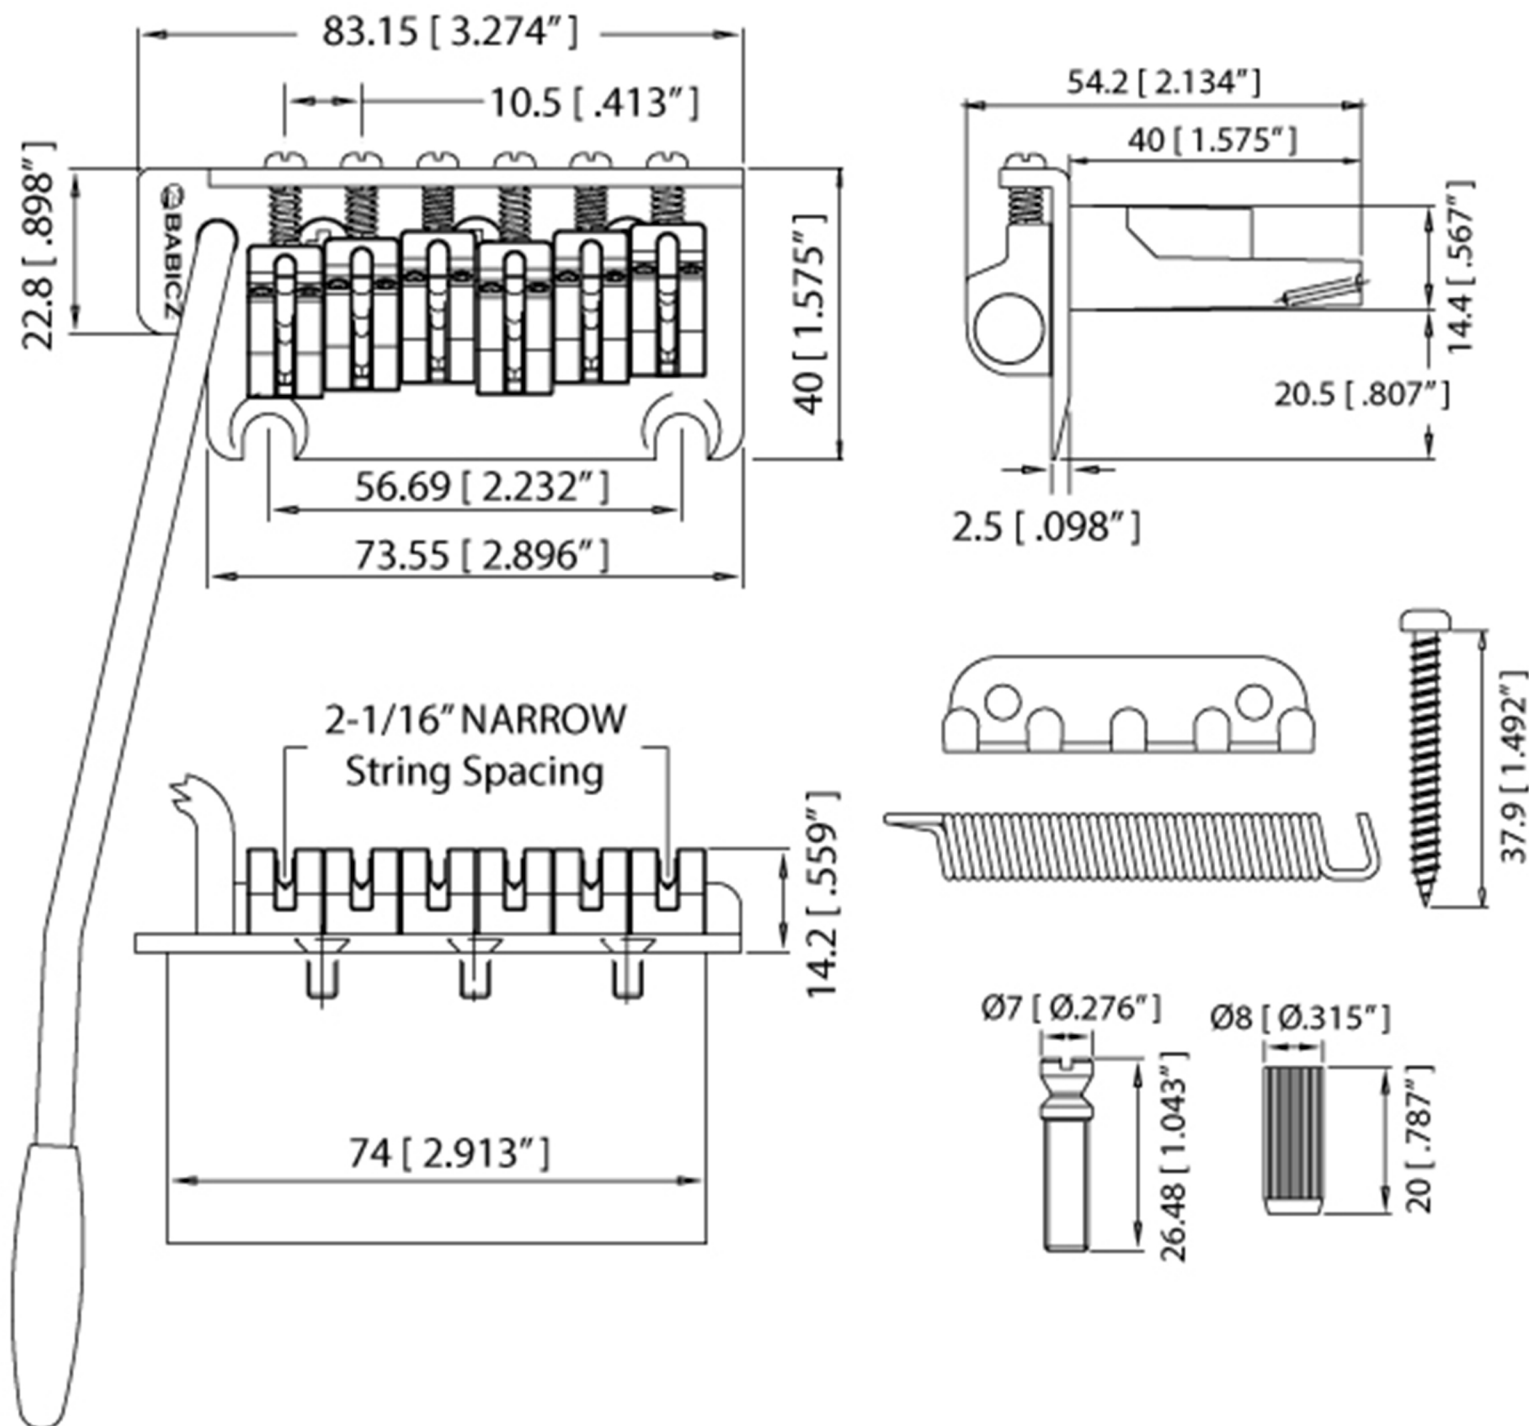

Babicz Full Contact Hardware

FCH 2-Point Strat Tremolo Bridge, Z-Series

2.065", (2-1/16"), (52.5mm) NARROW String Spacing

CONFIDENTIAL & PROPRIETARY

NO PART OF THIS DRAWING MAY BE USED OR REPRODUCED WITHOUT THE WRITTEN CONSENT OF BABICZ DESIGN LTD. NOR SHALL ANY PART OF THIS DOCUMENT BE USED EXCEPT WITHIN THE TERMS LISTED UNDER AN AUTHORIZED AGREEMENT ISSUED BY BABICZ DESIGN LTD.

PROPERTY OF:
BABICZ DESIGN LTD.
Drawing & Design
by Jeffrey T. Babicz Sr.

Dimensions: MM / INCHES
Not to scale