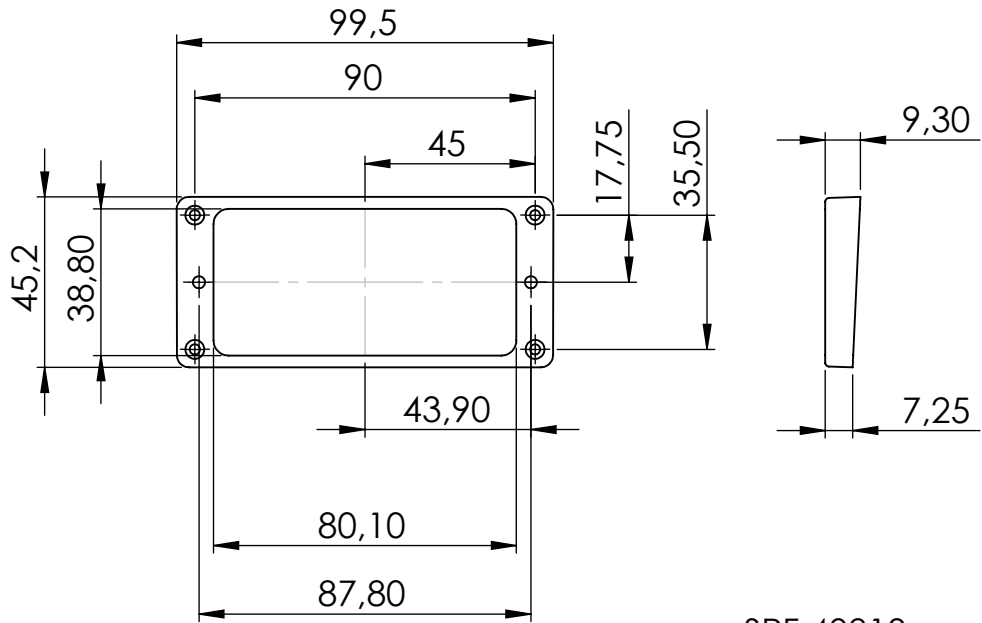

SPF 40813
 SPF 40814

UNLESS OTHERWISE SPECIFIED:
 DIMENSIONS ARE IN MILLIMETERS

DO NOT SCALE DRAWING

REVISION

Copyright: The drawing is property of Warwick GmbH&Co
 Music Equipment KG.
 The information given on it is protected by copyright any form
 of copying or reproduction is strictly forbidden.

TITLE:

7 Strings Pickup Ring High

Warwick GmbH & Co. Music Equipment KG
 Gewerbepark 46
 08258 Markneukirchen

DWG NO.

A4

SCALE:1:2

SHEET 1 OF 1

4