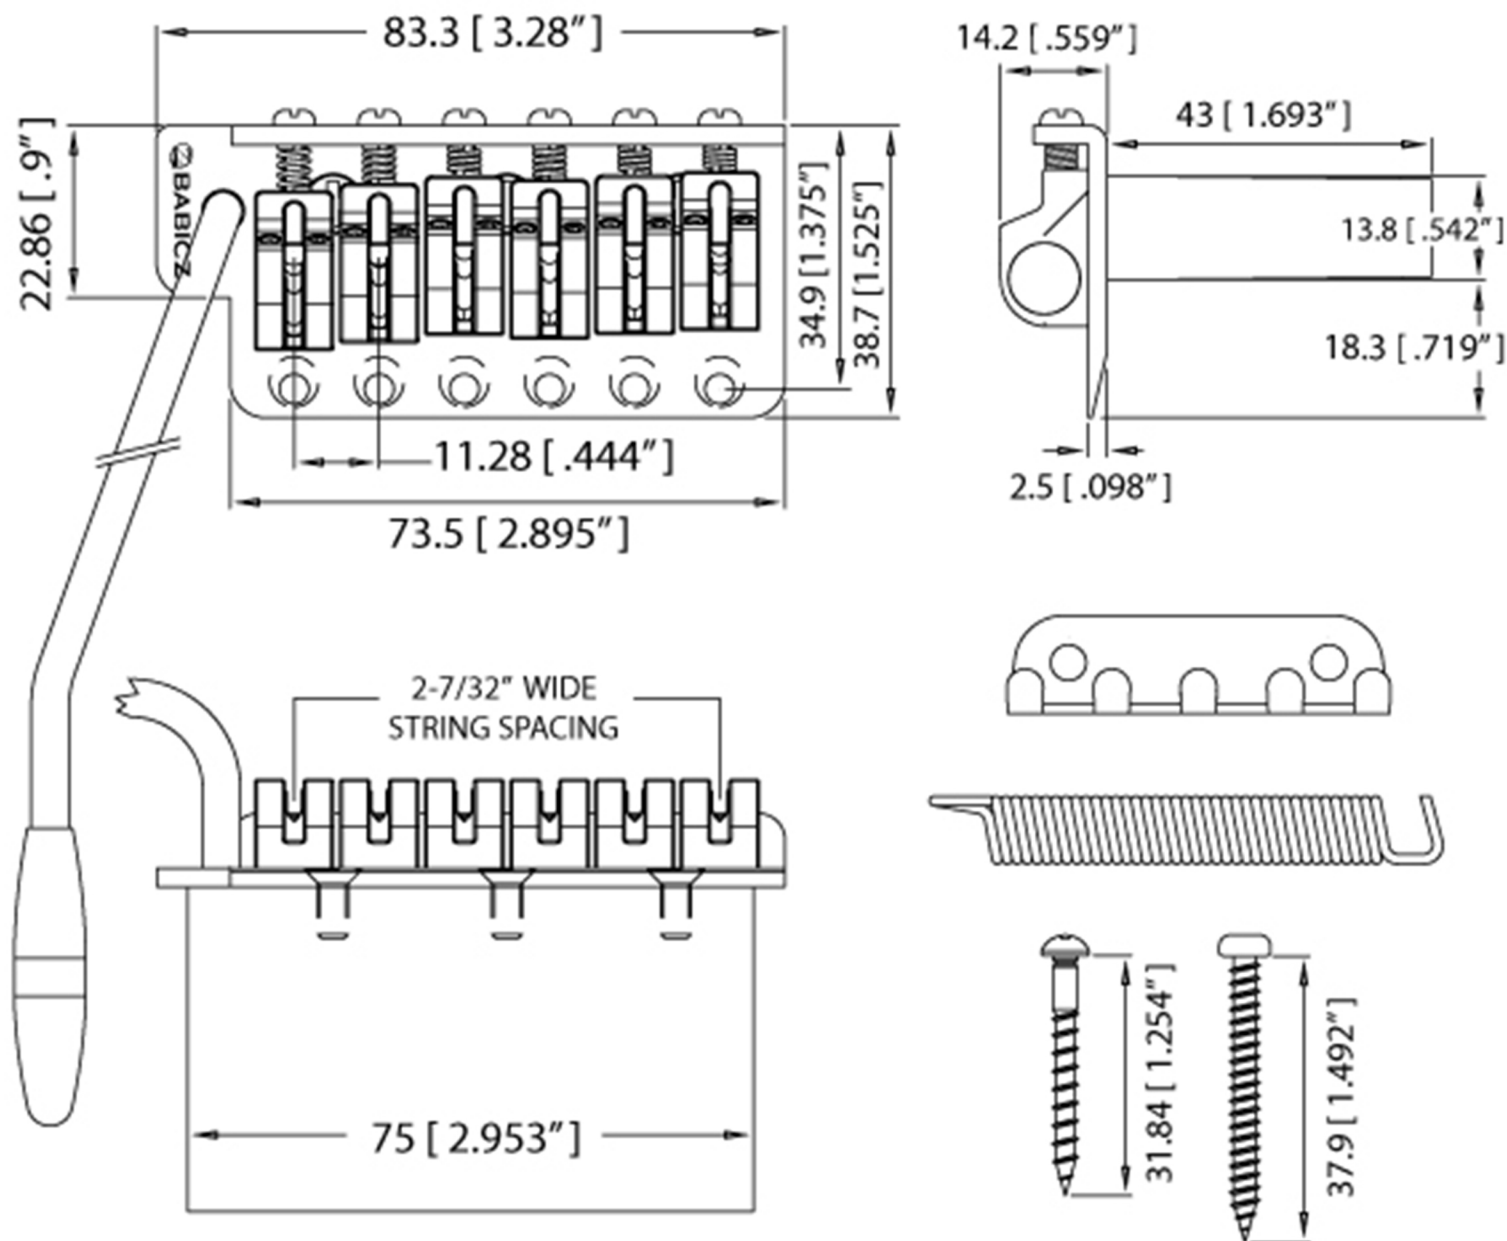

Babicz Full Contact Hardware

FCH WIDE 6-Point Strat Tremolo Bridge, Z-Series

2.220", (2-7/32"), (56.4mm) WIDE String Spacing

CONFIDENTIAL & PROPRIETARY

NO PART OF THIS DRAWING MAY BE USED OR REPRODUCED WITHOUT THE WRITTEN CONSENT OF BABICZ DESIGN LTD, NOR SHALL ANY PART OF THIS DOCUMENT BE USED EXCEPT WITHIN THE TERMS LISTED UNDER AN AUTHORIZED AGREEMENT ISSUED BY BABICZ DESIGN LTD.

PROPERTY OF:
BABICZ DESIGN LTD.
Drawing & Design
by Jeffrey T. Babicz Sr.

Dimensions: MM / INCHES
Not to scale