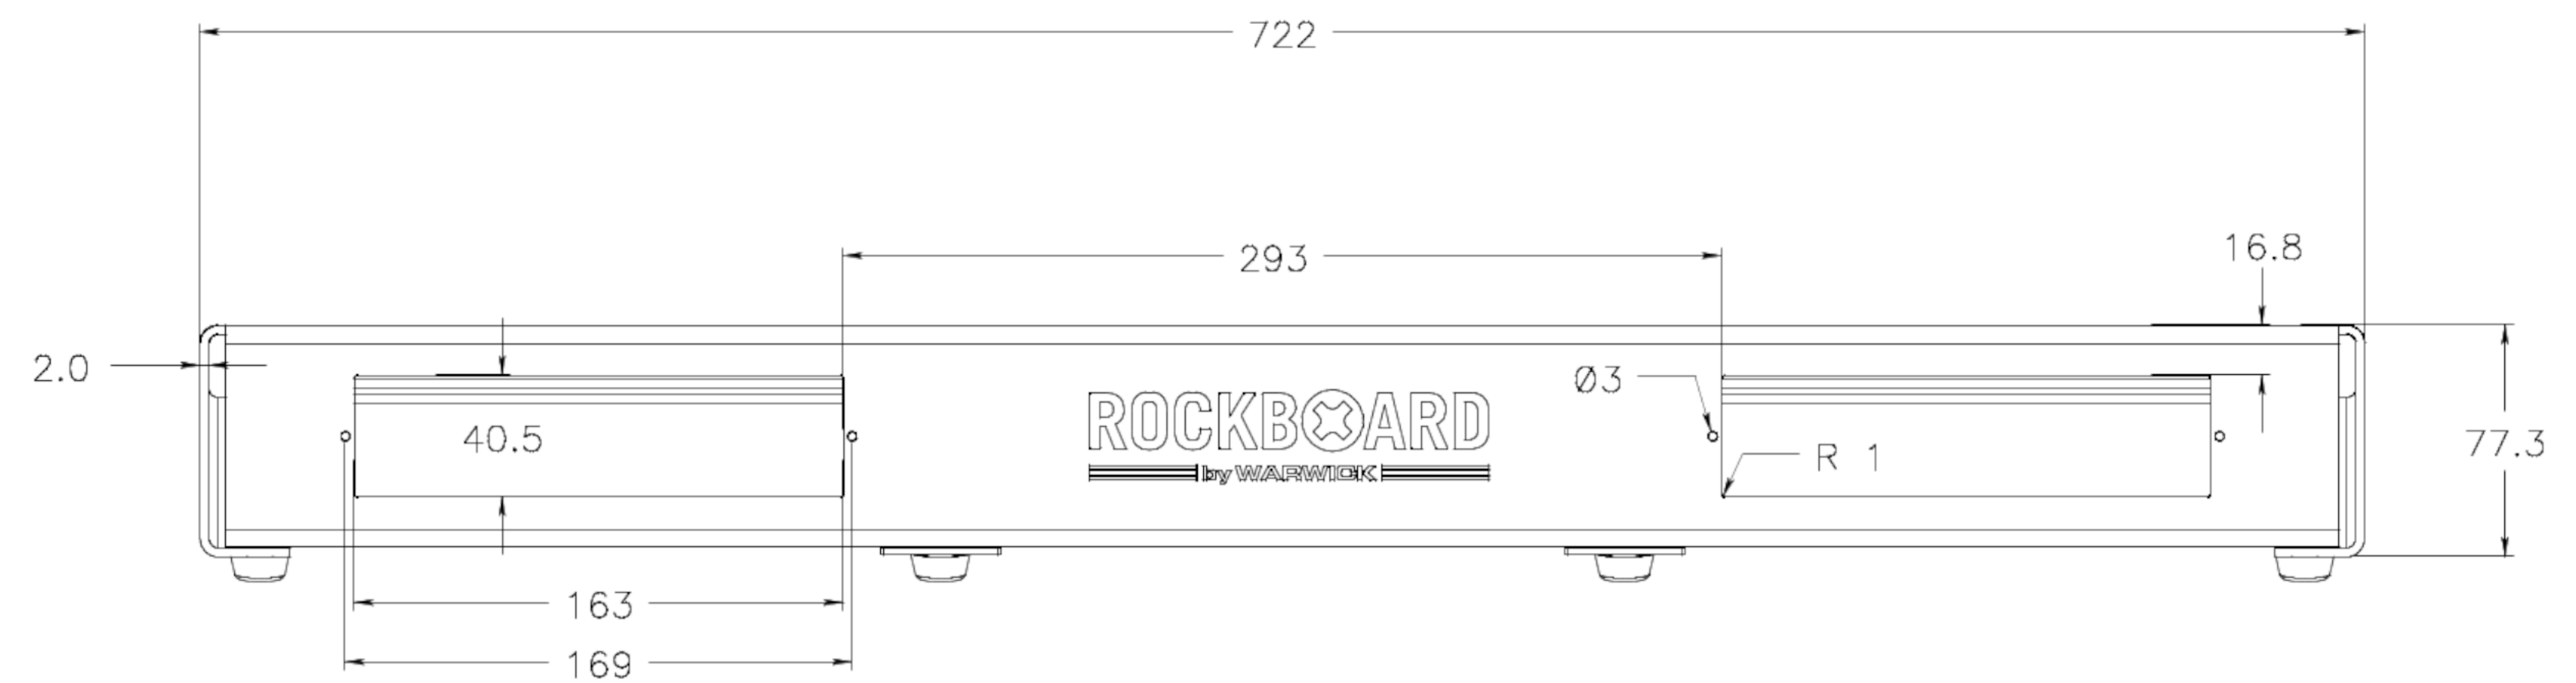

RBO QUAD 4.4

material: aluminium 2,0 mm, powder-coated, black

ROCKBOARD QUAD 4.4