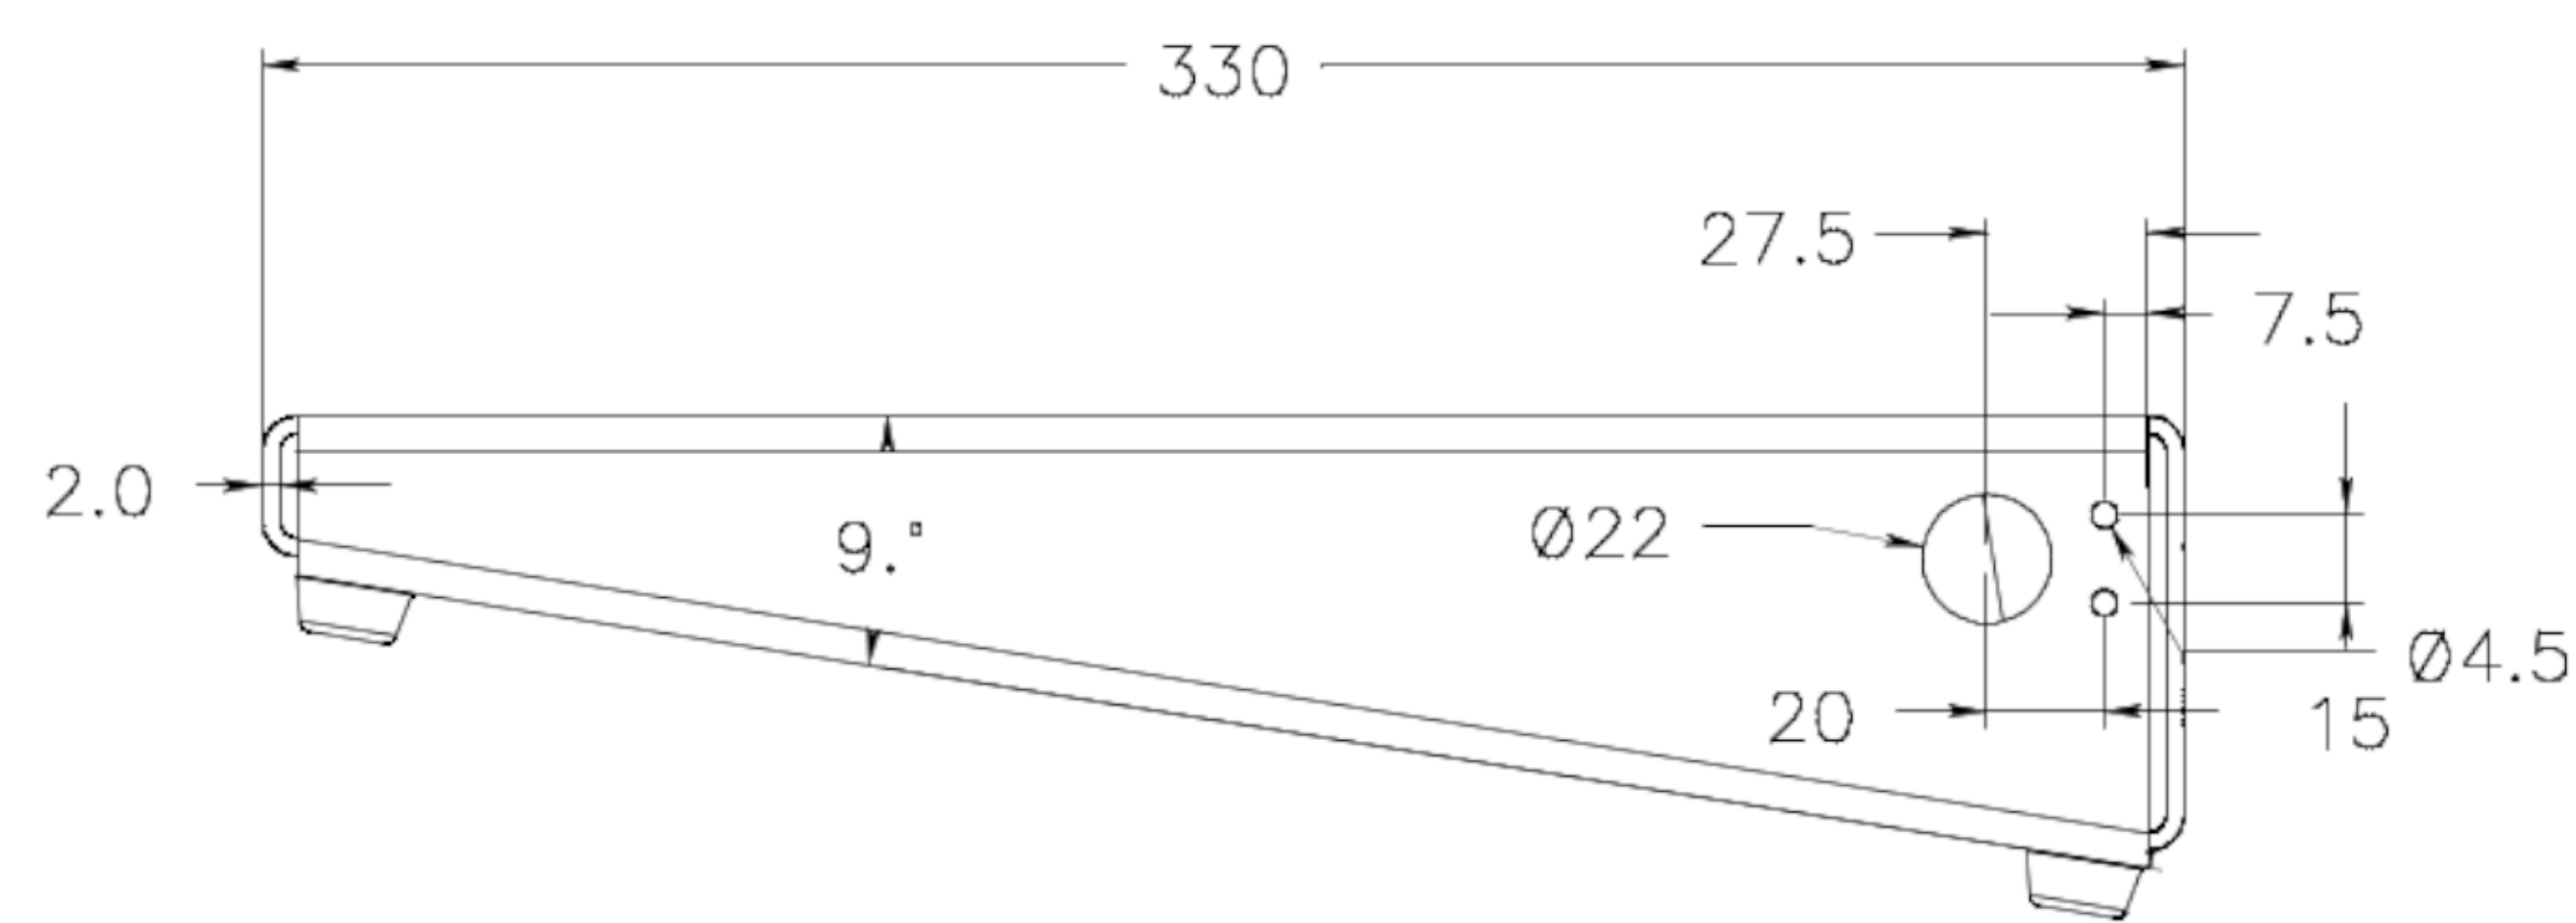

RBO QUAD 4.4

material: aluminium 2,0 mm, powder-coated, black

ROCKBOARD QUAD 4.4