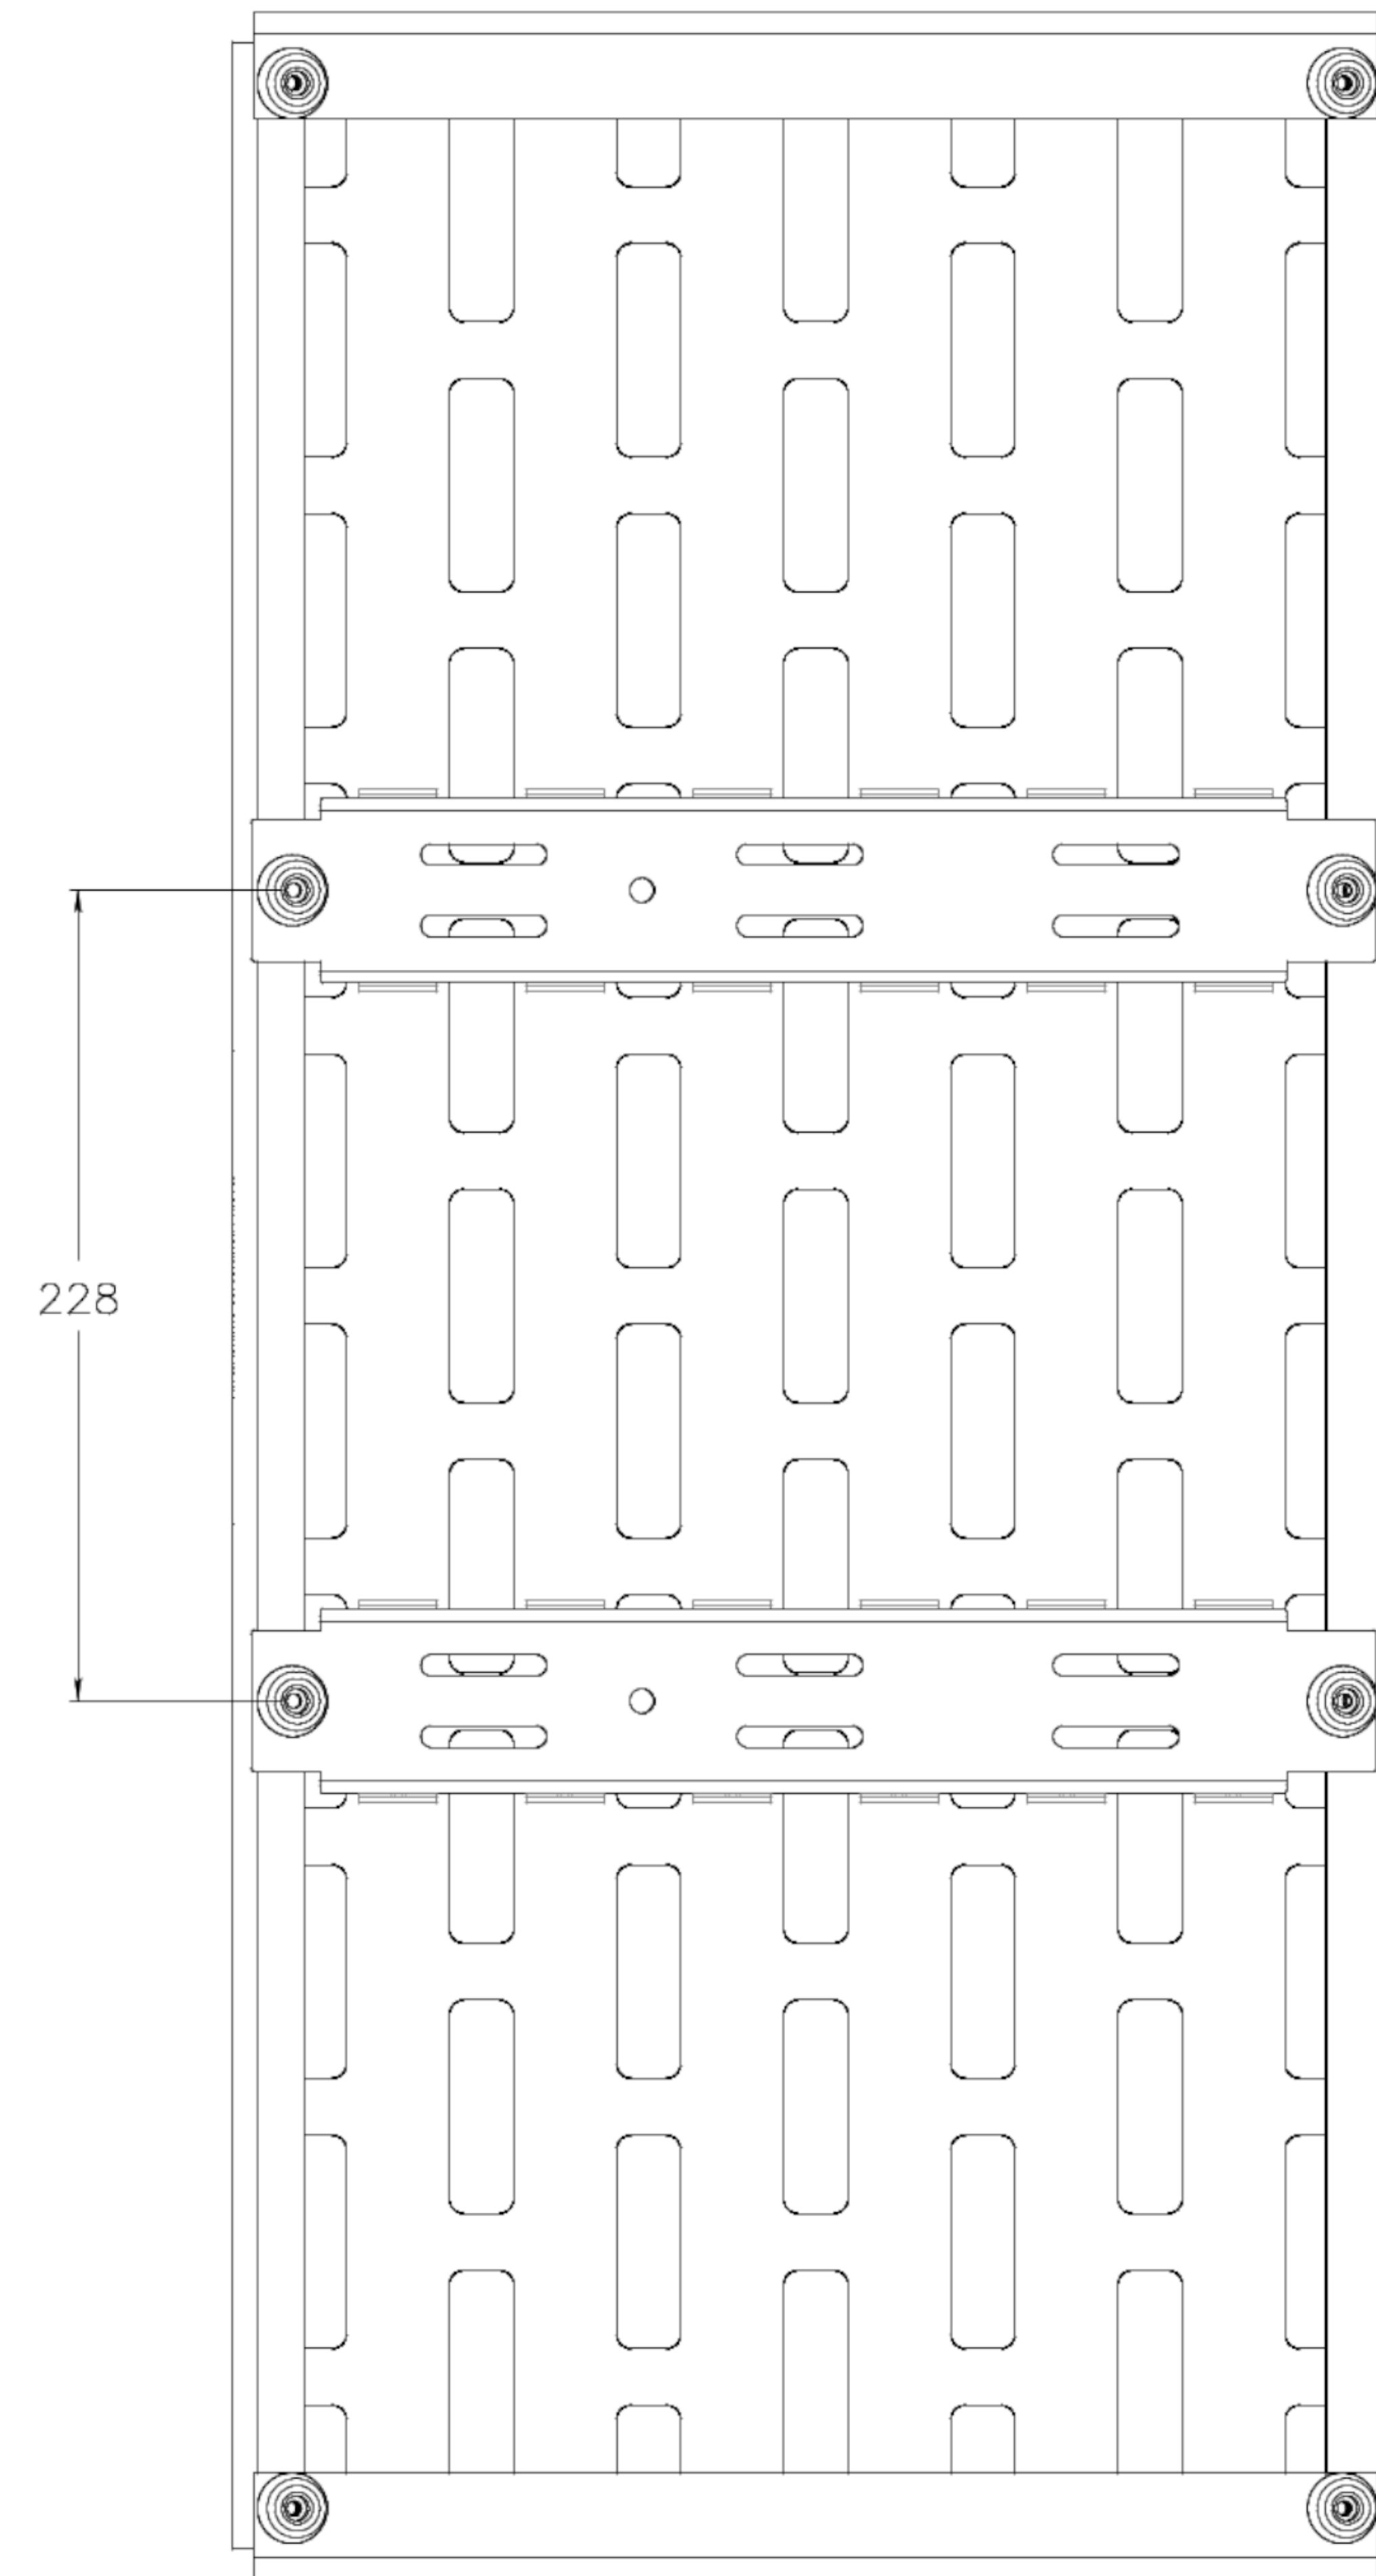

RBO QUAD 4.4

material: aluminium 2,0 mm, powder-coated, black

ROCKBOARD QUAD 4.4