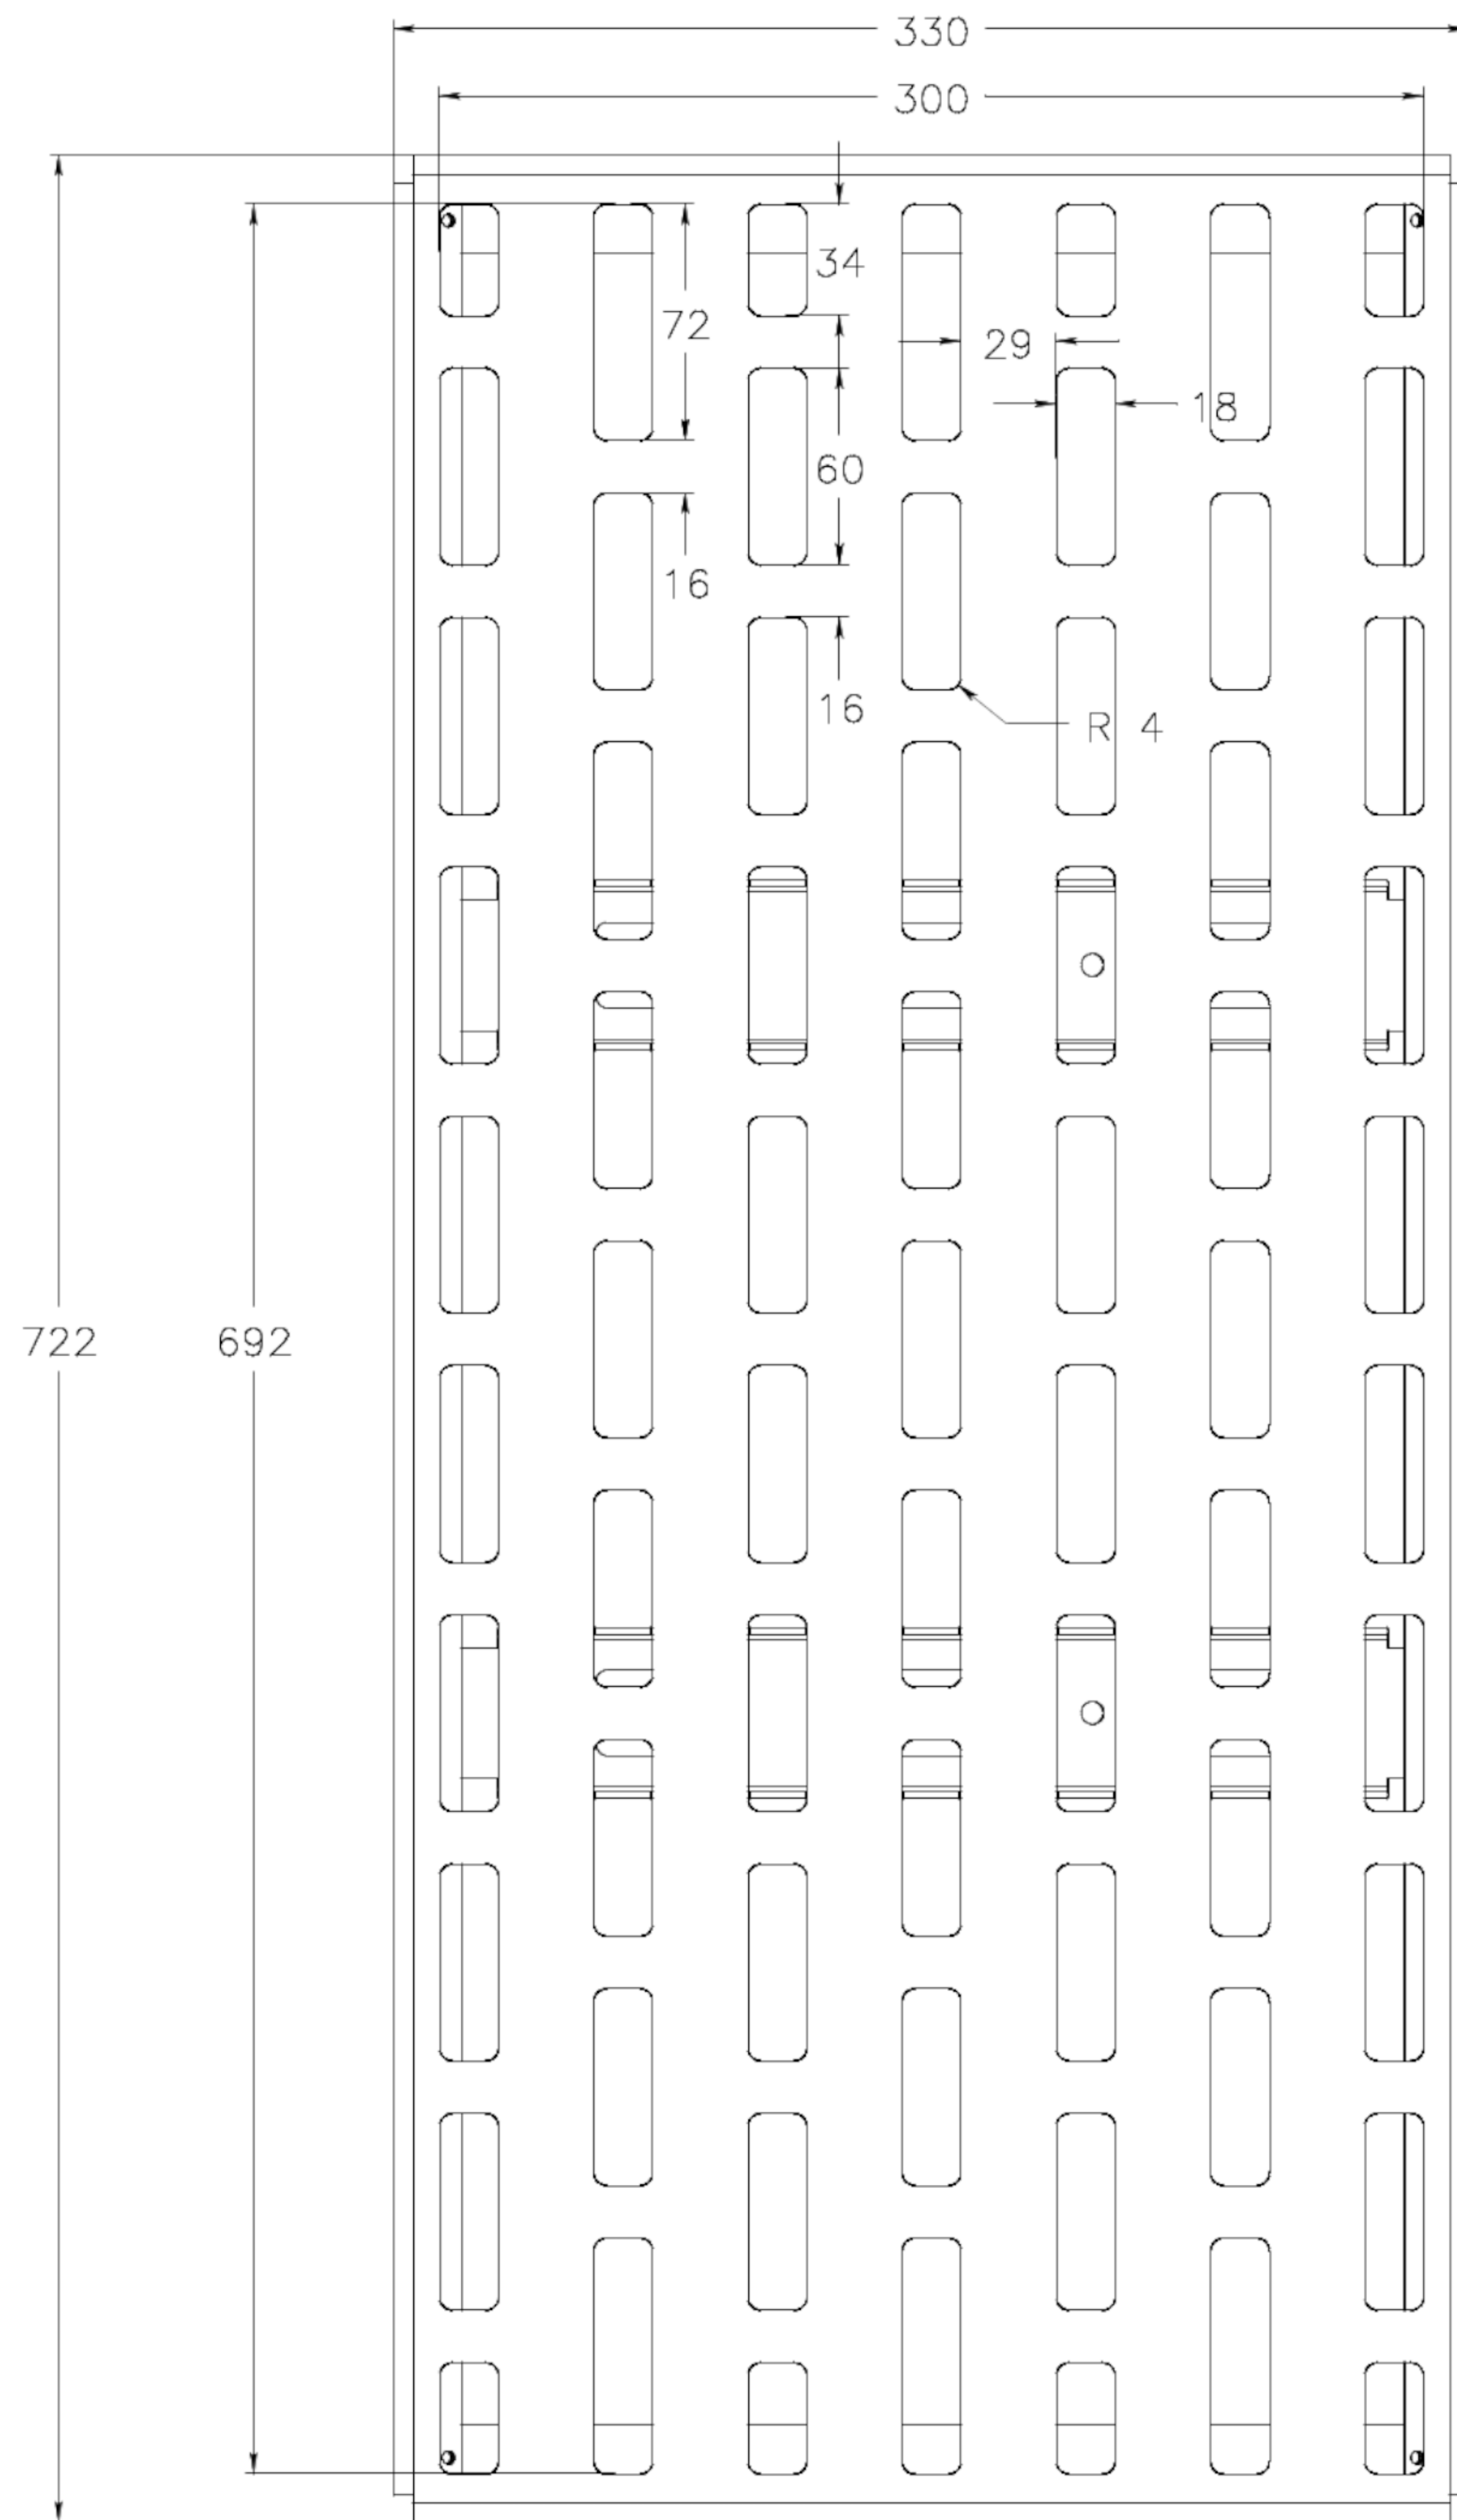

RBO QUAD 4.4

material: aluminium 2,0 mm, powder-coated, black

ROCKBOARD QUAD 4.4