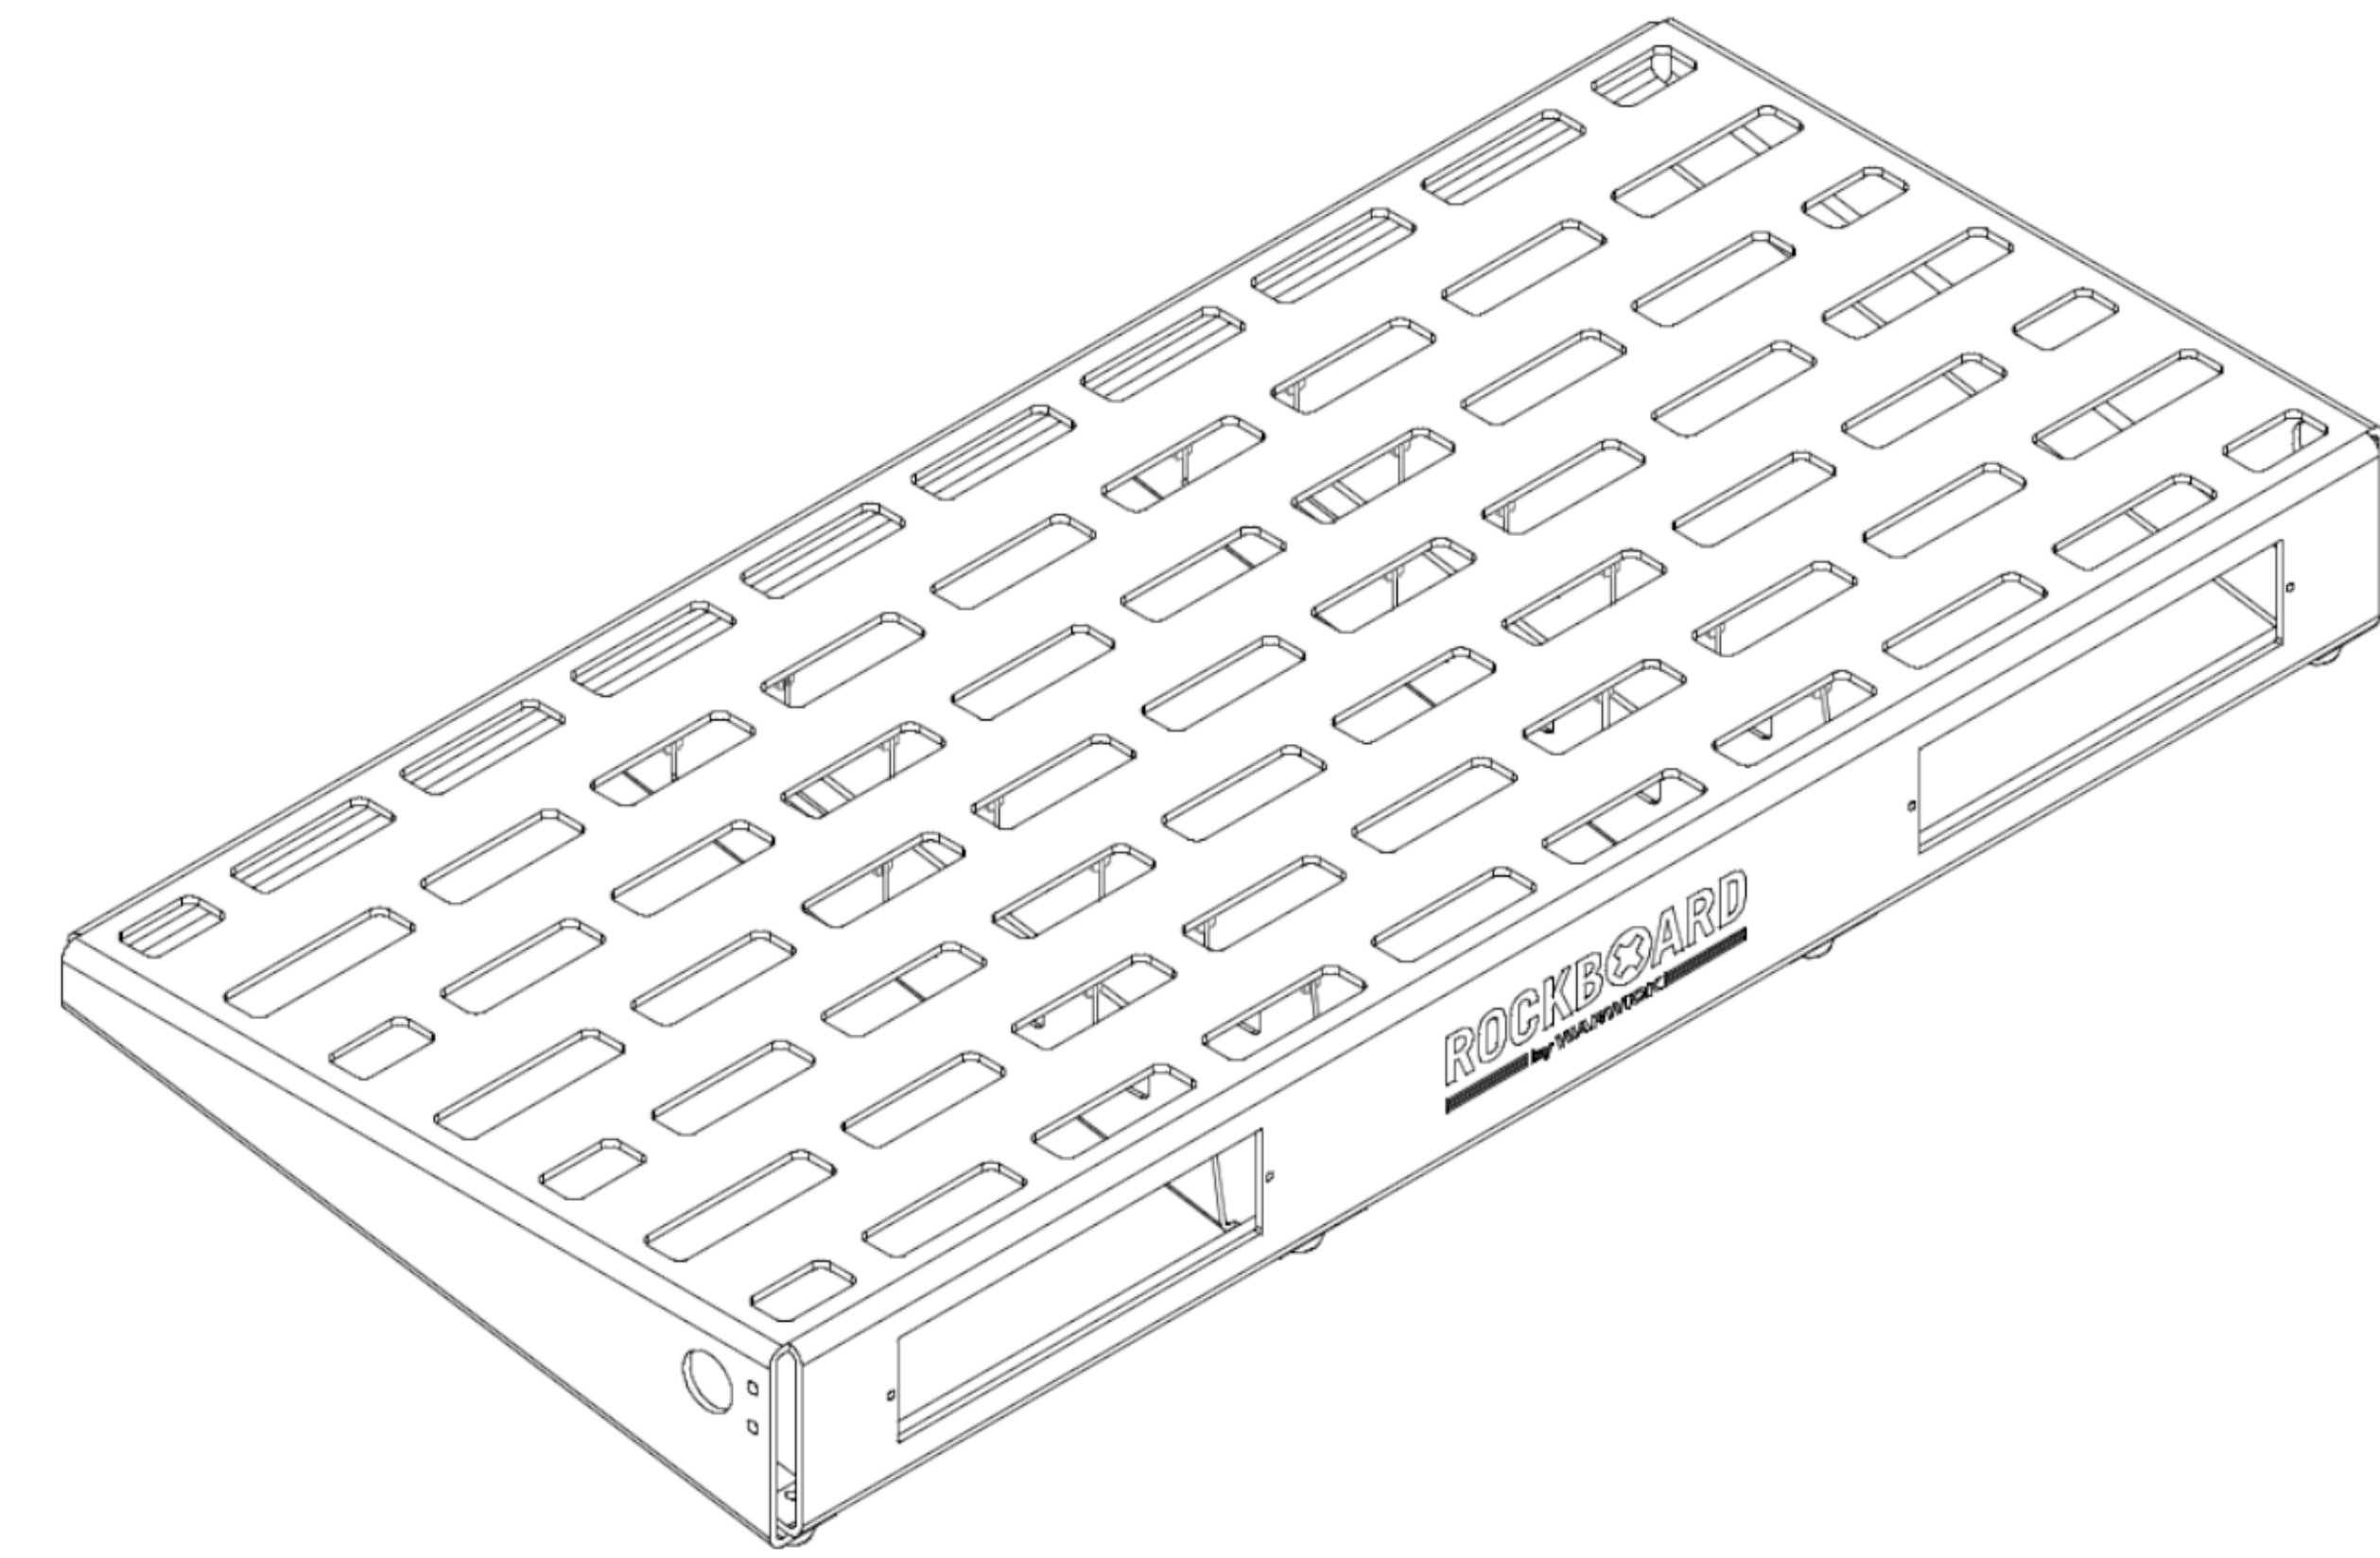

RBO QUAD 4.4

material: aluminium 2,0 mm, powder-coated, black

ROCKBOARD QUAD 4.4