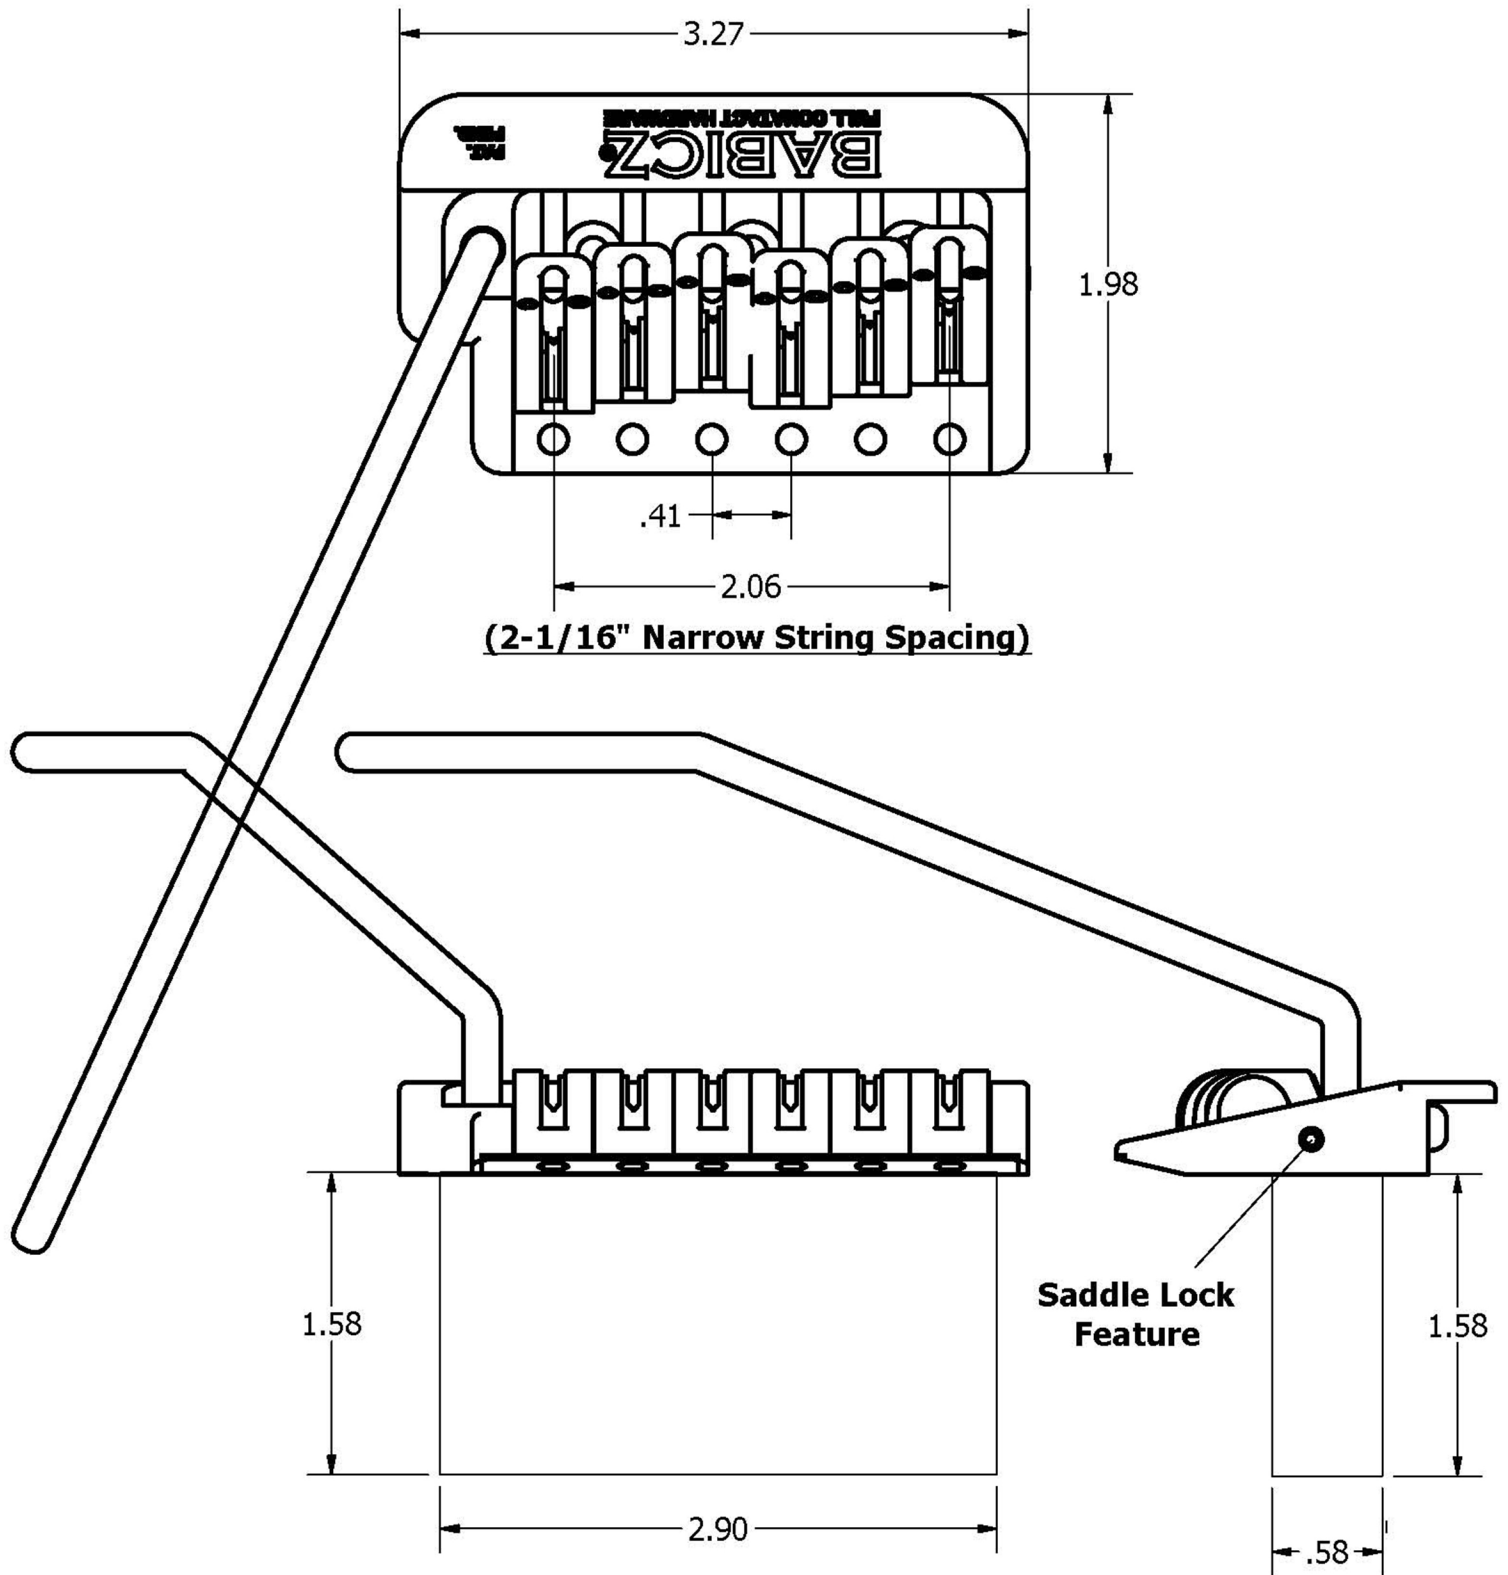

Babicz Full Contact Hardware Strat Tremolo (2-1/16" String Spacing)

CONFIDENTIAL & PROPRIETARY

NO PART OF THIS DRAWING MAY BE USED OR REPRODUCED WITHOUT THE WRITTEN CONSENT OF BABICZ DESIGN LTD, NOR SHALL ANY PART OF THIS DOCUMENT BE USED EXCEPT WITHIN THE TERMS LISTED UNDER AN AUTHORIZED AGREEMENT ISSUED BY BABICZ DESIGN LTD.

PROPERTY OF:
BABICZ DESIGN LTD.

All Dimensions = "Inches"