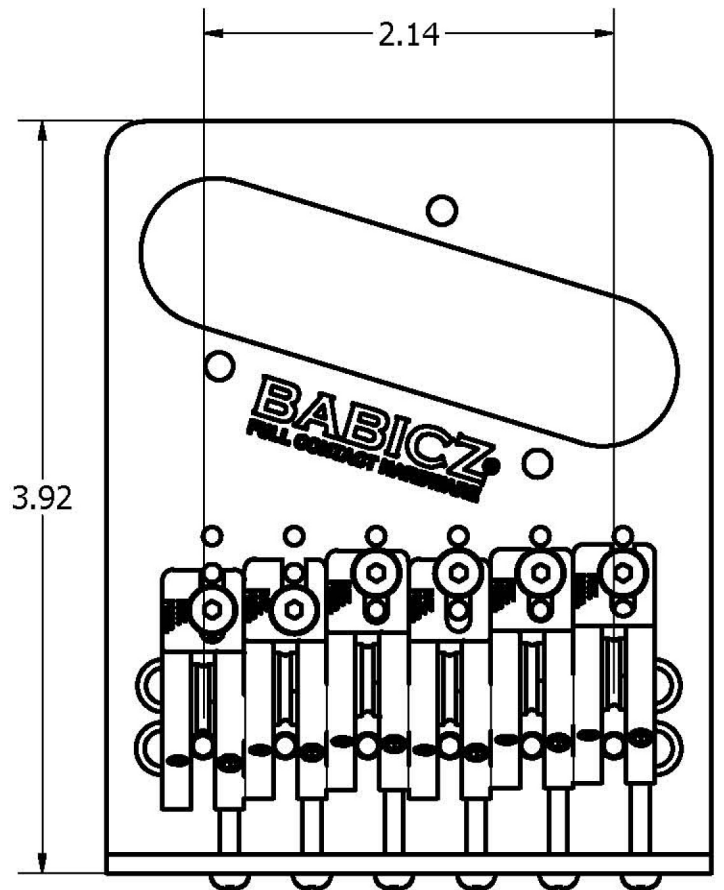

Babicz Full Contact Hardware Telecaster Bridge (Universal for 3 or 4 hole mount Tele's)

Suitable for 25.5" scale guitars

CONFIDENTIAL & PROPRIETARY

NO PART OF THIS DRAWING MAY BE USED OR REPRODUCED WITHOUT THE WRITTEN CONSENT OF BABICZ DESIGN LTD., NOR SHALL ANY PART OF THIS DOCUMENT BE USED EXCEPT WITHIN THE TERMS LISTED UNDER AN AUTHORIZED AGREEMENT ISSUED BY BABICZ DESIGN LTD.

PROPERTY OF:
BABICZ DESIGN LTD.

All Dimensions = "Inches"