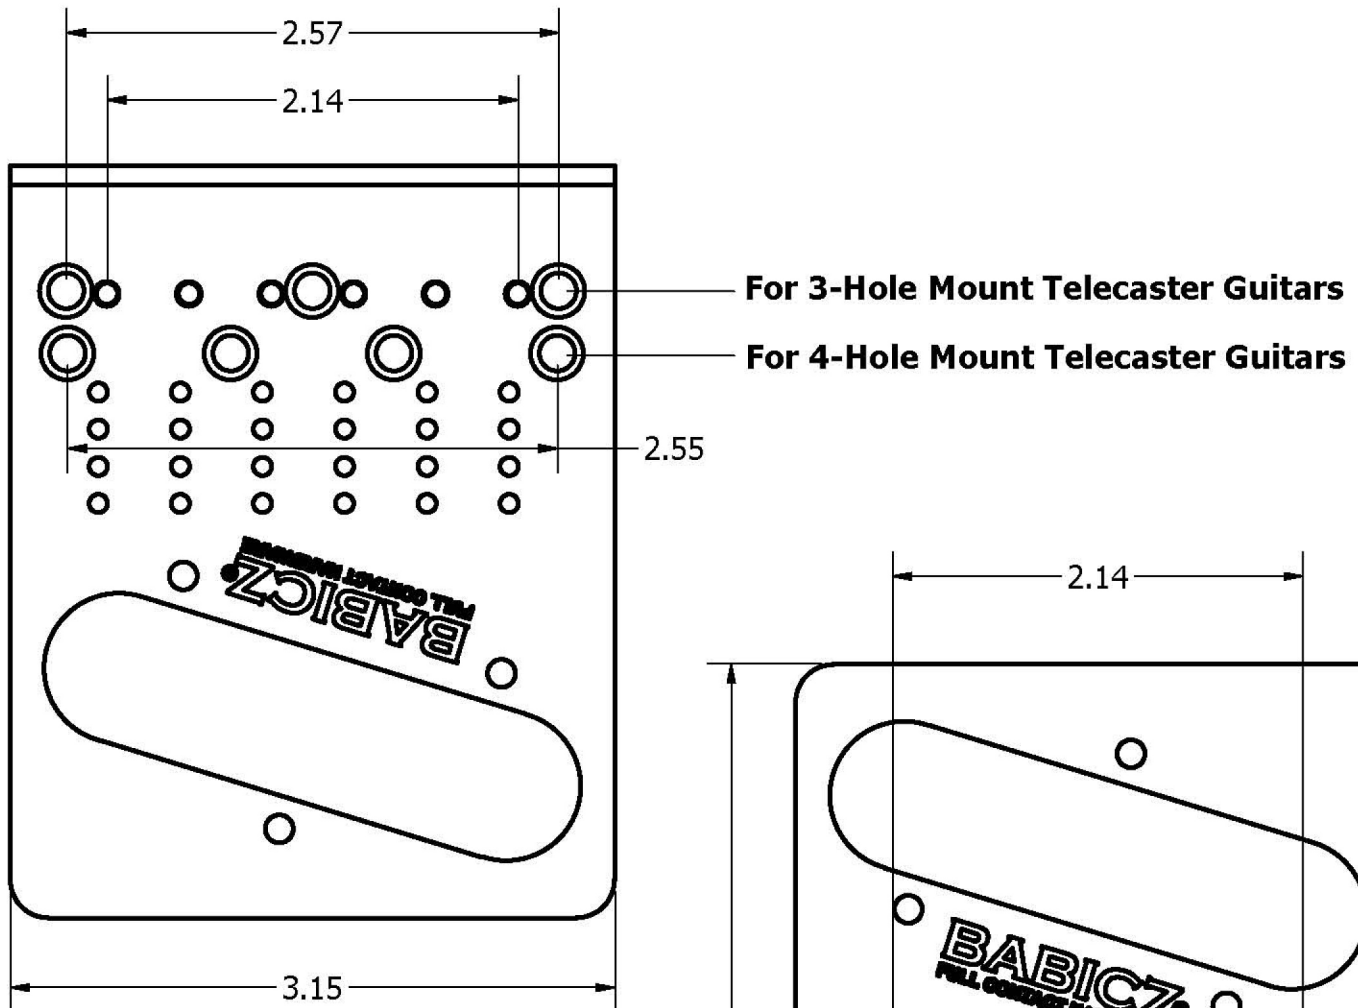

Babicz Full Contact Hardware Telecaster Bridge (Universal for 3 or 4 hole mount Tele's)

Suitable for 25.5" scale guitars

CONFIDENTIAL & PROPRIETARY

NO PART OF THIS DRAWING MAY BE USED OR REPRODUCED WITHOUT THE WRITTEN CONSENT OF BABICZ DESIGN LTD., NOR SHALL ANY PART OF THIS DOCUMENT BE USED EXCEPT WITHIN THE TERMS LISTED UNDER AN AUTHORIZED AGREEMENT ISSUED BY BABICZ DESIGN LTD.

PROPERTY OF:
BABICZ DESIGN LTD.

All Dimensions = "Inches"