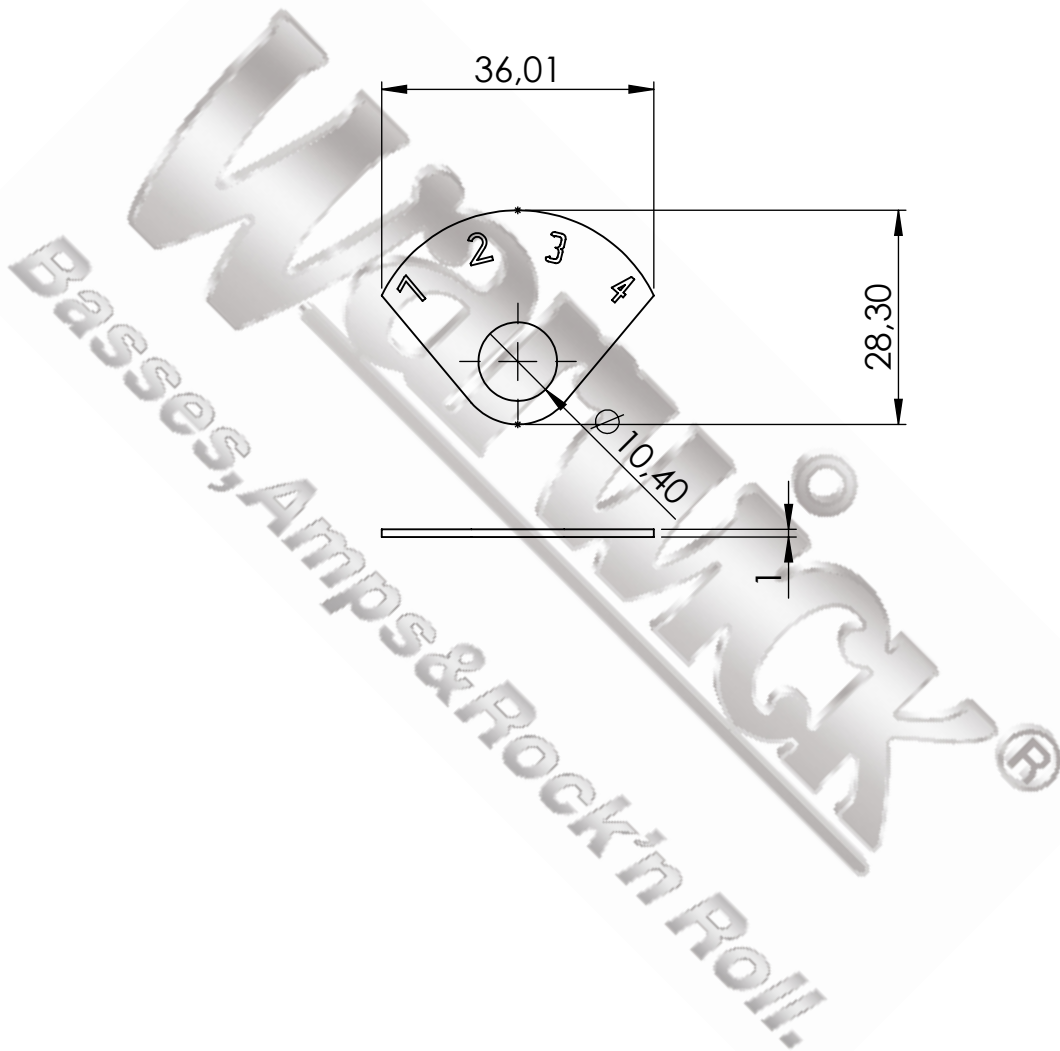

UNLESS OTHERWISE SPECIFIED:
 DIMENSIONS ARE IN MILLIMETERS
 SURFACE FINISH:
 TOLERANCES:
 LINEAR:
 ANGULAR:

DO NOT SCALE DRAWING

REVISION

Copyright: The drawing is property of Warwick GmbH&Co Music Equipment KG.
 The information given on it is protected by copyright any form of copying or reproduction is strictly forbidden.