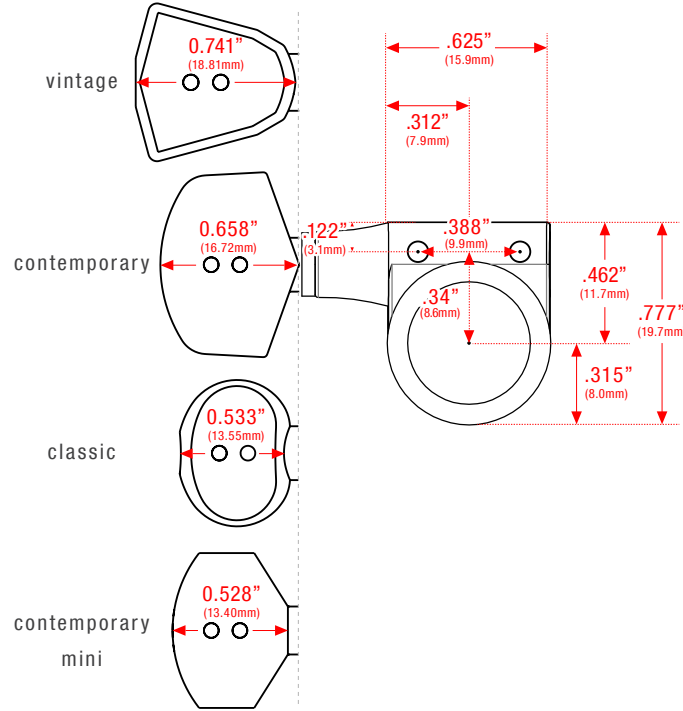

two pin locking

two pin locking

Approximate Weight (may vary slightly depending on button option)	
Individual Machine Head	Complete Set (6 Machine Heads)
.083lbs (37.75g)	.496lbs (225g)