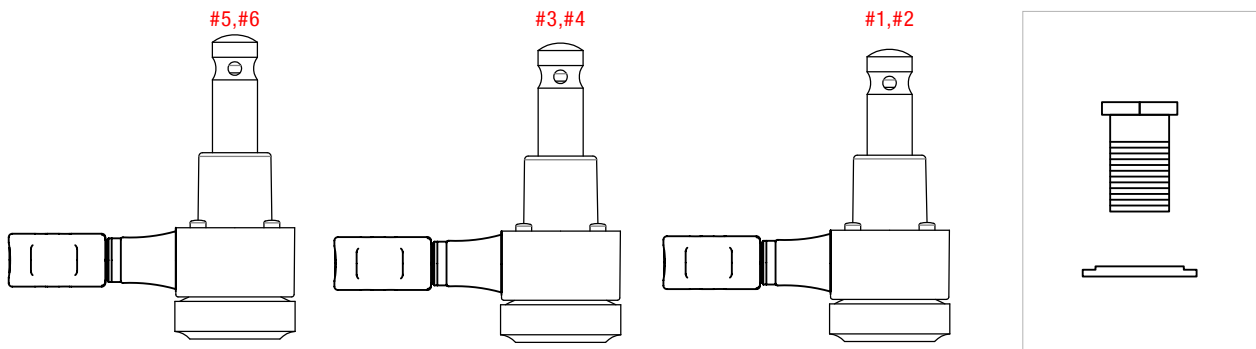

two pin locking

two pin locking

Approximate Weight (may vary slightly depending on button option)	
Individual Machine Head	Complete Set (6 Machine Heads)
.083lbs (37.75g)	.496lbs (225g)