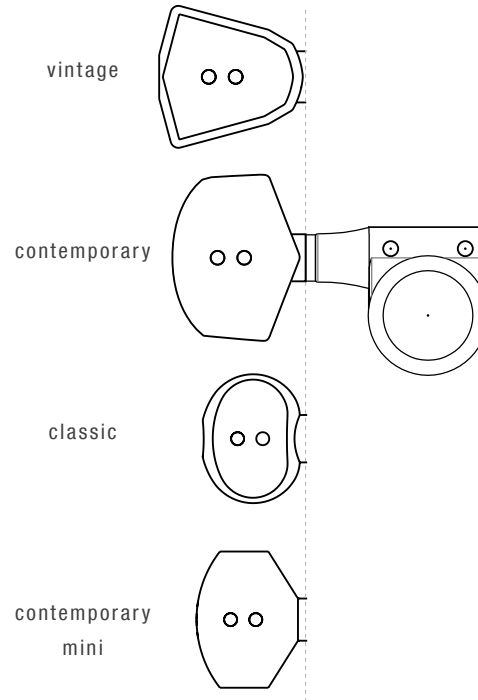

two pin locking

two pin locking

Approximate Weight (may vary slightly depending on button option)	
Individual Machine Head	Complete Set (6 Machine Heads)
.083lbs (37.75g)	.496lbs (225g)