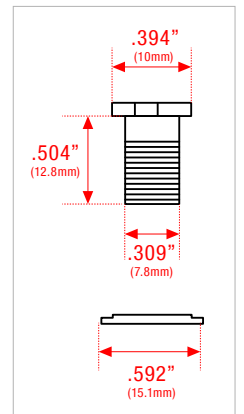

two pin locking

two pin locking

Approximate Weight (may vary slightly depending on button option)	
Individual Machine Head	Complete Set (6 Machine Heads)
.083lbs (37.75g)	.496lbs (225g)