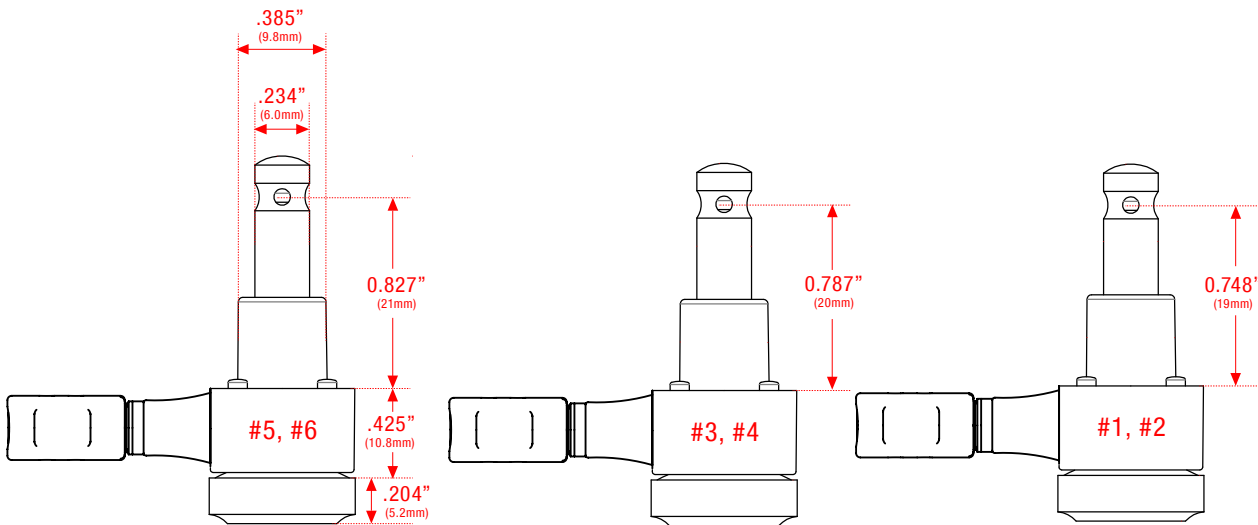

two pin locking

two pin locking

Approximate Weight (may vary slightly depending on button option)	
Individual Machine Head	Complete Set (6 Machine Heads)
.083lbs (37.75g)	.496lbs (225g)