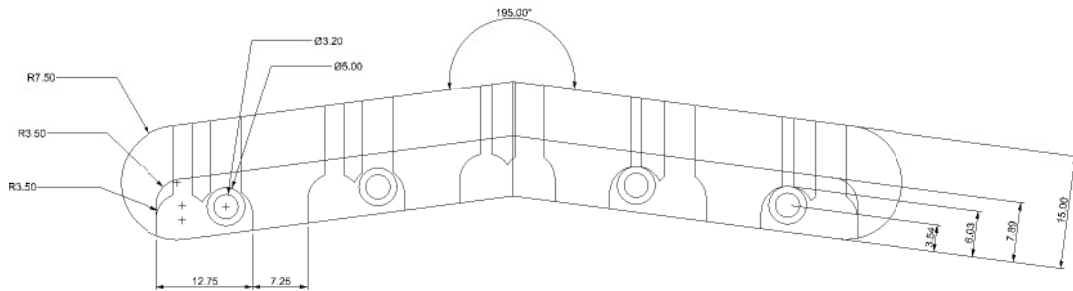

Tailpiece 10-string broadneck

Warwick Gmbh & Co Music Equipment KG
Gewerbepark 46
D-08258 Markneukirchen
Tel : +49 (0) 37422 555 - 0
Fax : +49 (0) 37422 555- 9999
e-mail : info@warwick.de

	NAME	DATE
DRAWN		29.09.2016
Unless noted, all measurements are given in millimeters		
Scale 1:1	SHEET 1 OF 2	A4

10 string Warwick Tailpiece
Broadneck
Casted

Copyright
This drawing is the property of Warwick Gmbh & Co Music Equipment KG.
The information given on it is protected by copyright and any form of copying or reproduction is strictly forbidden.